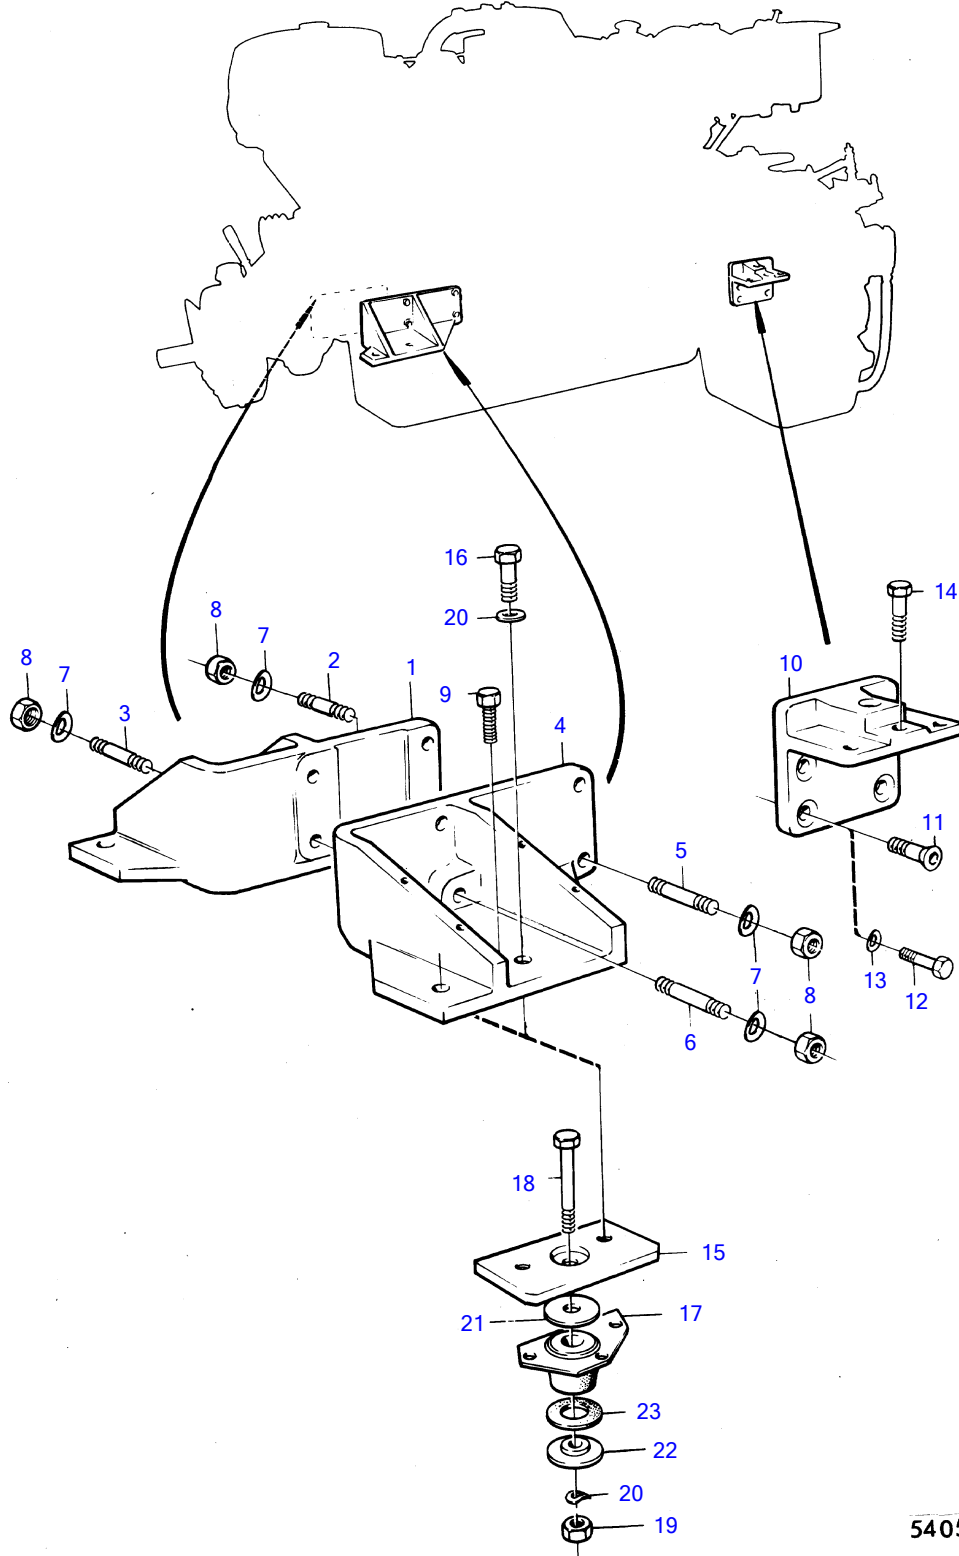

TAMD120B

5405

TAMD120B

REF	PART NO.	QTY	DESCRIPTION	NOTES
1	820633	1	Bracket	S.B
	837587	1	Bracket	MD21A/110S, MD21B/110S, MD21A, MD21B with BorgWarner reverse gear and MS3 reverse gear., S.B see group 4A
2	(953351)	3	Stud	Obsolete part, L=70mm
3	953346	1	Stud	L=55mm
4	823584	1	Bracket	P
	837477	1	Bracket	MD21A/110S, MD21B/110S, MD21A, MD21B with BorgWarner reverse gear and MS3 reverse gear., P see group 4A
	(837470)	1	Bracket	Replaced by 1ea 831656, 1ea 462623., P see group 4A, Obsolete part
5	953346	3	Stud	L=55mm
6	(953351)	1	Stud	Obsolete part, L=70mm
7	941911	8	Spring washer	
8	955828	8	Hexagon nut	
9	955561	2	Hexagon screw	
10	821685	2	Bracket	
12	960737	8	Hexagon screw	MOXXXX/15719-
13	940280	8	Spring washer	MOXXXX/15719-
14	955591	2	Hexagon screw	
15	(824374)	4	Intermediate plate	Obsolete part
16	955589	8	Hexagon screw	
17	836961	4	Rubber cushion	
18	959827	4	Hexagon screw	
19	955829	4	Hexagon nut	
20	941912	12	Spring washer	
21	836325	4	Washer	
22	836962	4	Stop washer	
23	836963	4	Rubber washer	