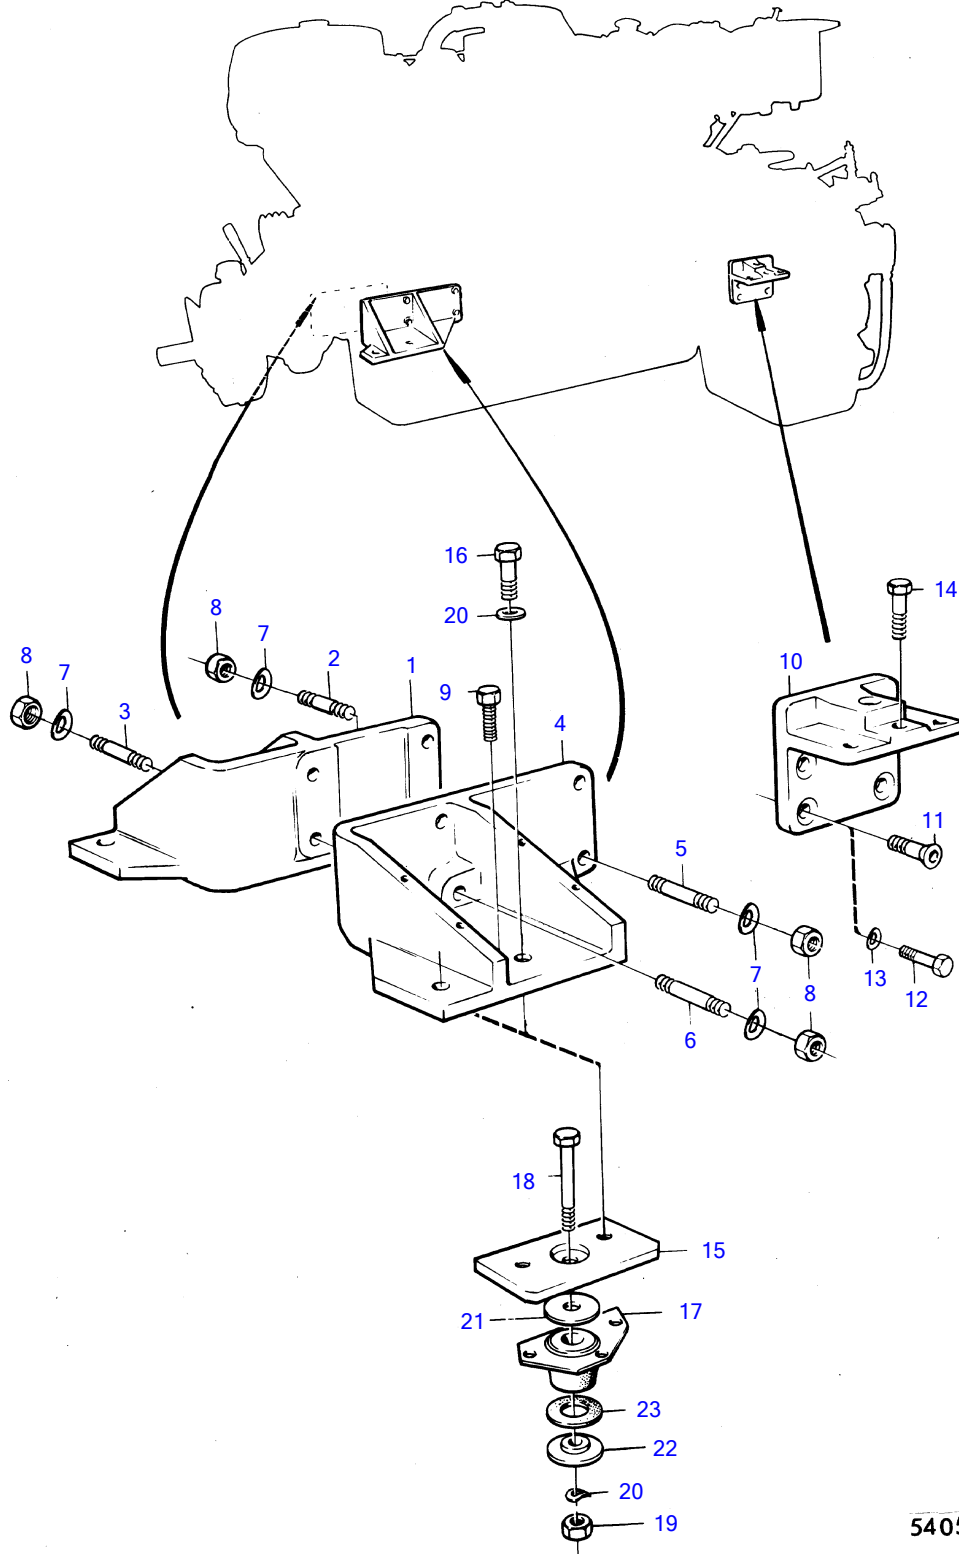

TAMD120A

5405

TAMD120A

REF	PART NO.	QTY	DESCRIPTION	NOTES
1	820633	1	Bracket	S.B
	837587	1	Bracket	MD21A/110S, MD21B/110S, MD21A, MD21B with BorgWarner reverse gear and MS3 reverse gear., S.B see group 4A
2	(953351)	3	Stud	Obsolete part, L=70mm
3	953346	1	Stud	L=55mm
4	823584	1	Bracket	P
	837477	1	Bracket	MD21A/110S, MD21B/110S, MD21A, MD21B with BorgWarner reverse gear and MS3 reverse gear., P see group 4A
	(837470)	1	Bracket	Replaced by 1ea 831656, 1ea 462623., P see group 4A, Obsolete part
5	953346	3	Stud	L=55mm
6	(953351)	1	Stud	Obsolete part, L=70mm
7	941911	8	Spring washer	
8	955828	8	Hexagon nut	
9	955561	2	Hexagon screw	
10	821685	2	Bracket	
11	(941778)	8	Screw	MO-XXXX/15718, Obsolete part
12	960737	8	Hexagon screw	MOXXXX/15719-
13	940280	8	Spring washer	MOXXXX/15719-
14	955591	2	Hexagon screw	
15	(824374)	4	Intermediate plate	Obsolete part
16	955589	8	Hexagon screw	
17	836961	4	Rubber cushion	
18	959827	4	Hexagon screw	
19	955829	4	Hexagon nut	
20	941912	12	Spring washer	
21	836325	4	Washer	
22	836962	4	Stop washer	
23	836963	4	Rubber washer	