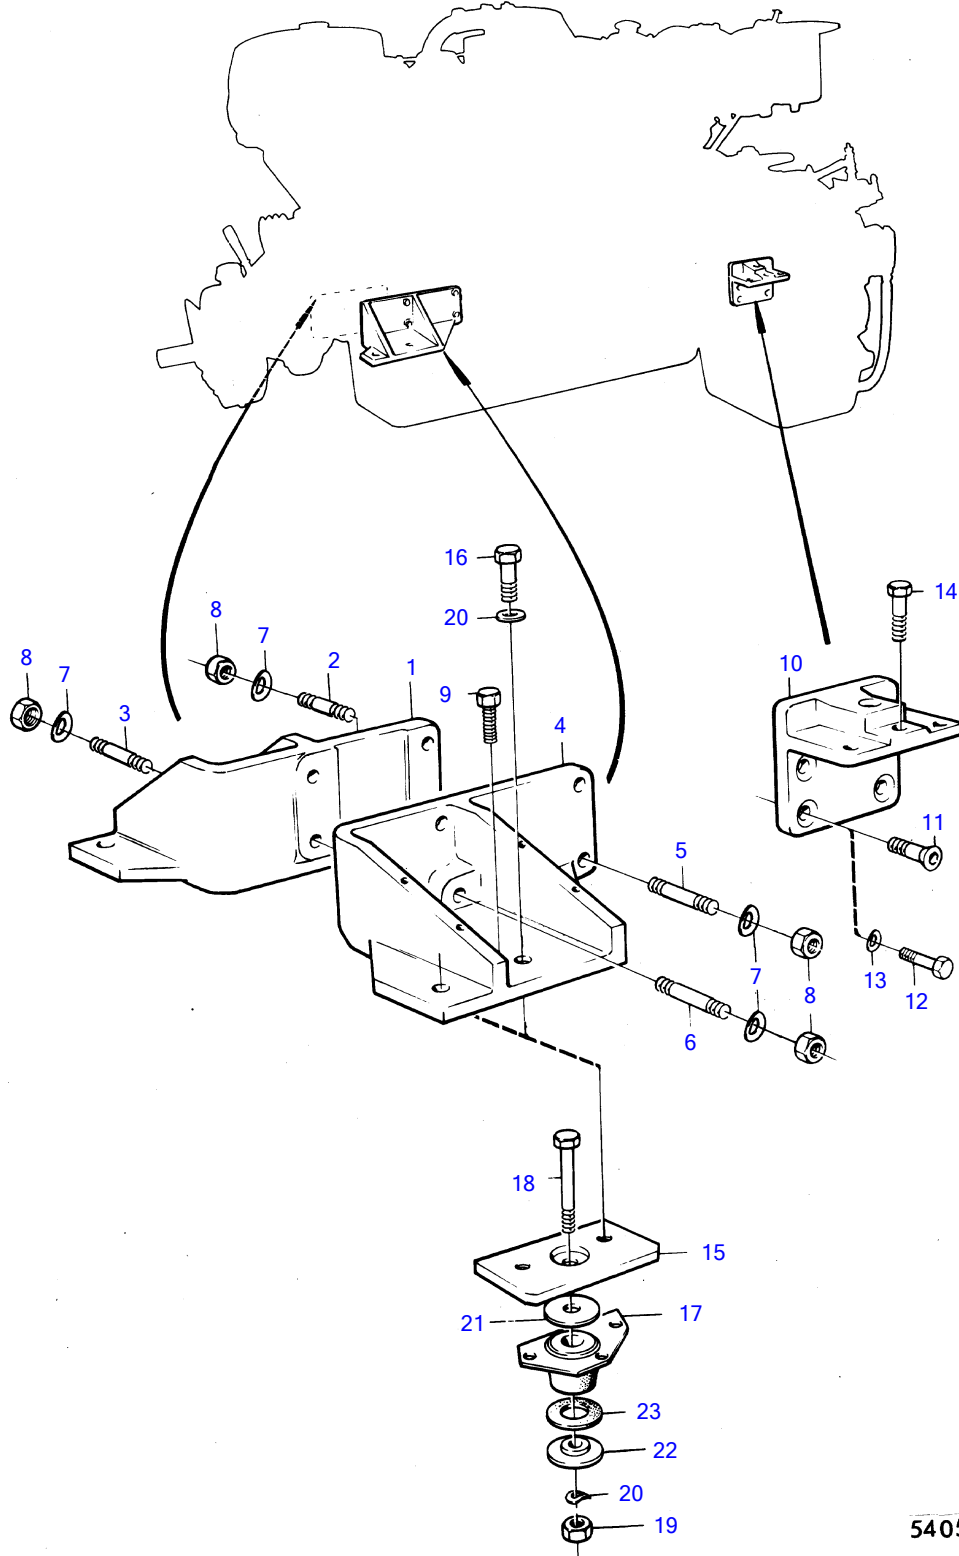

TMD120A

5405

TMD120A

REF	PART NO.	QTY	DESCRIPTION	NOTES
1	820633	1	Bracket	S.B
	837587	1	Bracket	MD21A/110S, MD21B/110S, MD21A, MD21B with BorgWarner reverse gear and MS3 reverse gear., S.B see group 4A
2	(953351)	3	Stud	Obsolete part, L=70mm
3	953346	1	Stud	L=55mm
4	823584	1	Bracket	P
	837477	1	Bracket	MD21A/110S, MD21B/110S, MD21A, MD21B with BorgWarner reverse gear and MS3 reverse gear., P see group 4A
	(837470)	1	Bracket	Replaced by 1ea 831656, 1ea 462623., P see group 4A, Obsolete part
5	953346	3	Stud	L=55mm
6	(953351)	1	Stud	Obsolete part, L=70mm
7	941911	8	Spring washer	
8	955828	8	Hexagon nut	
9	955561	2	Hexagon screw	
10	821685	2	Bracket	
11	(941778)	8	Screw	MO-XXXX/15718, Obsolete part
12	960737	8	Hexagon screw	MOXXXX/15719-
13	940280	8	Spring washer	MOXXXX/15719-
14	955591	2	Hexagon screw	
15	(824374)	4	Intermediate plate	Obsolete part
16	955589	8	Hexagon screw	
17	836961	4	Rubber cushion	
18	959827	4	Hexagon screw	
19	955829	4	Hexagon nut	
20	941912	12	Spring washer	
21	836325	4	Washer	
22	836962	4	Stop washer	
23	836963	4	Rubber washer	