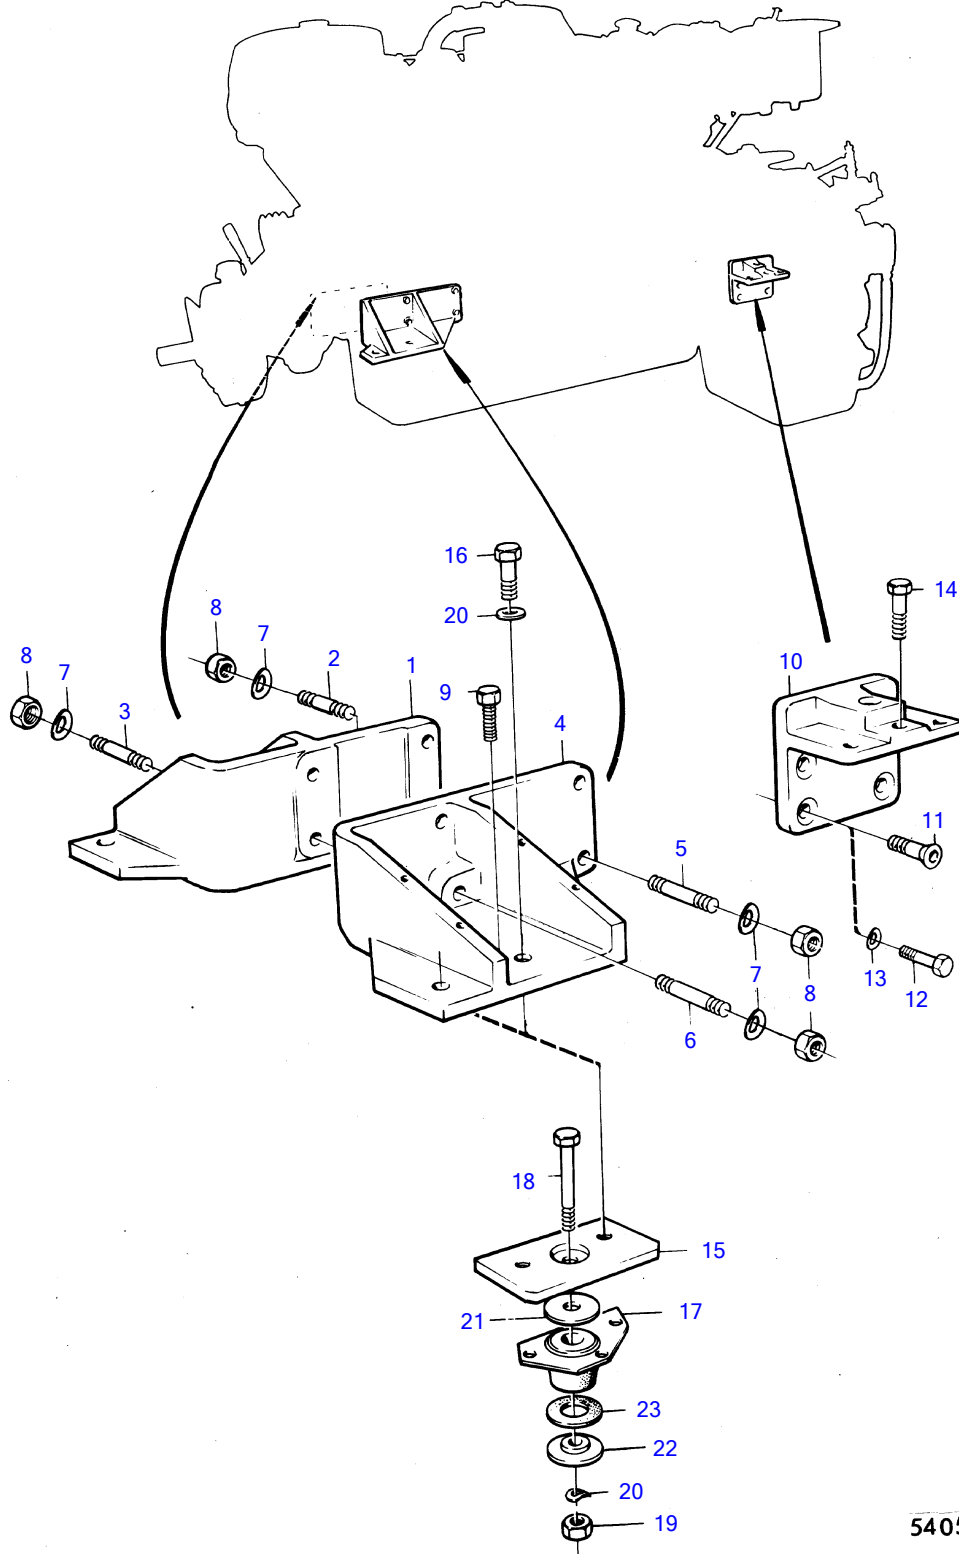

MD120A

5405

MD120A

REF	PART NO.	QTY	DESCRIPTION	NOTES
1	820633	1	Bracket	S.B
	837587	1	Bracket	MD21A/110S, MD21B/110S, MD21A, MD21B with BorgWarner reverse gear and MS3 reverse gear., S.B see group 4A
2	(953351)	3	Stud	Obsolete part, L=70mm
3	953346	1	Stud	L=55mm
4	823584	1	Bracket	P
	837477	1	Bracket	MD21A/110S, MD21B/110S, MD21A, MD21B with BorgWarner reverse gear and MS3 reverse gear., P see group 4A
	(837470)	1	Bracket	Replaced by 1ea 831656, 1ea 462623., P see group 4A, Obsolete part
5	953346	3	Stud	L=55mm
6	(953351)	1	Stud	Obsolete part, L=70mm
7	941911	8	Spring washer	
8	955828	8	Hexagon nut	
9	955561	2	Hexagon screw	
10	821685	2	Bracket	
11	(941778)	8	Screw	MO-XXXX/15718, Obsolete part
12	960737	8	Hexagon screw	MOXXXX/15719-
13	940280	8	Spring washer	MOXXXX/15719-
14	955591	2	Hexagon screw	
15	(824374)	4	Intermediate plate	Obsolete part
16	955589	8	Hexagon screw	
17	836961	4	Rubber cushion	
18	959827	4	Hexagon screw	
19	955829	4	Hexagon nut	
20	941912	12	Spring washer	
21	836325	4	Washer	
22	836962	4	Stop washer	
23	836963	4	Rubber washer	