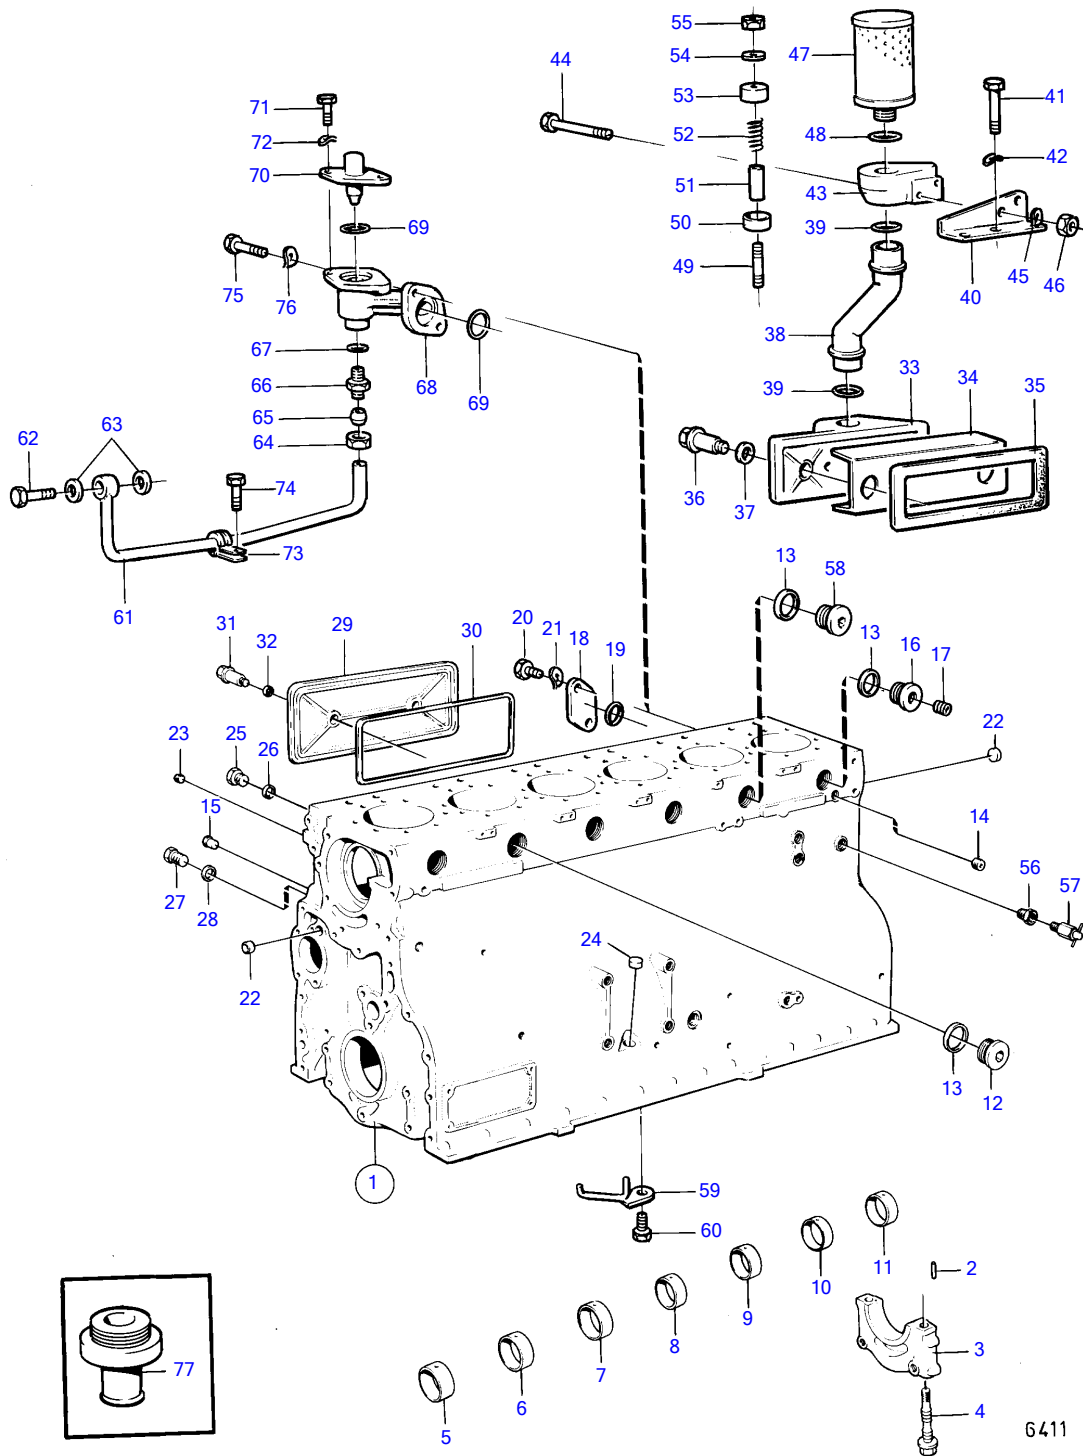

TAMD120B

TAMD120B

REF	PART NO.	QTY	DESCRIPTION	NOTES
1	468702	1	Cylinder block	Replaced by cylinder block 478990 and 6 pcs cylinder liner kit 275392.
	478990	1	Cylinder block	
2	422426	1	• Pivot pin	
3		7	• bearing cap	
4	423444	14	• Flange screw	
5	422076	1	• Bushing	
6	422077	1	• Bushing	
7	422078	1	• Bushing	
8	422079	1	• Bushing	
9	422080	1	• Bushing	
10	422081	1	• Bushing	
11	422082	1	• Bushing	
12	467367	5	• Plug	(467649)
13	469328	6	• Gasket	
14	942734	2	• Plug	
15	422369	7	• Plug	
16	821335	1	• Plug	
17	952077	1	• Plug	
18		1	• Cover	
19	925060	1	• O-ring	
20	955524	2	• Hexagon screw	
21	941907	2	• Spring washer	
22	955083	3	Cap plug	
23	952077	5	Plug	
24	955082	3	Cap plug	
25	16318	3	Plug	
26	907132	3	Gasket	
27	190798	1	Plug	
28	18818	1	Gasket	
29	423120	2	Inspection cover	
30	467409	2	Gasket	
31	422541	4	Screw	
32	424342	4	Sealing ring	
33	423121	1	Inspection cover	
34	422542	1	Splash plate	
35	467409	1	Gasket	
36	422541	2	Screw	
37	424342	2	Sealing ring	
38	843368	1	Breather pipe	
39	421158	2	Sealing ring	
40	(843366)	1	Bracket	Obsolete part
41	940114	3	Hexagon screw	
42	942336	3	Spring washer	
43	843356	1	Connector housing	
44	955529	2	Hexagon screw	
45	941907	2	Spring washer	
46	955826	2	Hexagon nut	
47	843736	1	Filter	
48	843449	1	Gasket	
49	924058	1	Stud	
50	842972	1	Valve disc	
51	842974	1	Spacer sleeve	
52	843301	1	Spring	
53	842975	1	Protecting casing	
54	421158	1	Sealing ring	
55	963105	1	Lock nut	
56	190130	1	Reduction nipple	
57	949918	1	Shut-off cock	
58	836993	1	Nipple	See group 2B
59	468539	6	Oil jet	
60	948587	6	Hexagon screw	
61	842830	1	Tube	See group 2B
62	190714	1	Hollow screw	See group 2B