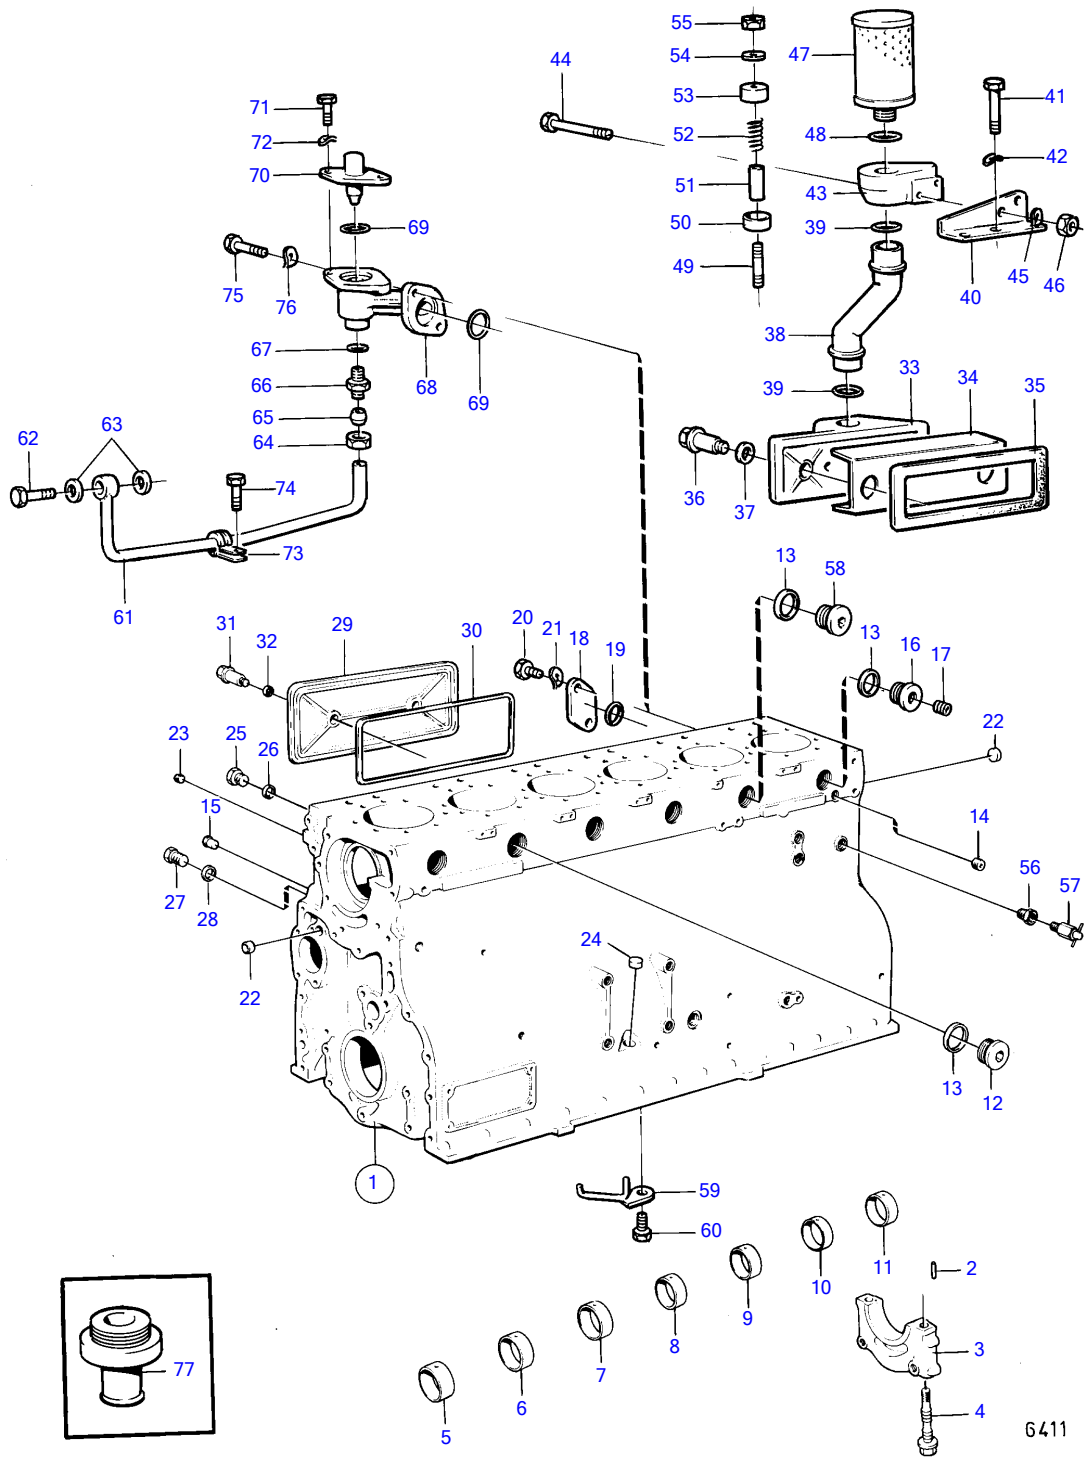

TAMD120B

6411

TAMD120B

REF	PART NO.	QTY	DESCRIPTION	NOTES
1	468702	1	Cylinder block	Replaced by cylinder block 478990 and 6 pcs cylinder liner kit 275392.
	478990	1	Cylinder block	
2	422426	1	• Pivot pin	
3		7	• bearing cap	
4	423444	14	• Flange screw	
5	422076	1	• Bushing	
6	422077	1	• Bushing	
7	422078	1	• Bushing	
8	422079	1	• Bushing	
9	422080	1	• Bushing	
10	422081	1	• Bushing	
11	422082	1	• Bushing	
12	467367	5	• Plug	(467649)
13	469328	6	• Gasket	
14	942734	2	• Plug	
15	422369	7	• Plug	
16	821335	1	• Plug	
17	952077	1	• Plug	
18		1	• Cover	
19	925060	1	• O-ring	
20	955524	2	• Hexagon screw	
21	941907	2	• Spring washer	
22	955083	3	Cap plug	
23	952077	5	Plug	
24	955082	3	Cap plug	
25	16318	3	Plug	
26	907132	3	Gasket	
27	190798	1	Plug	
28	18818	1	Gasket	
29	423120	2	Inspection cover	
30	467409	2	Gasket	
31	422541	4	Screw	
32	424342	4	Sealing ring	
33	423121	1	Inspection cover	
34	422542	1	Splash plate	
35	467409	1	Gasket	
36	422541	2	Screw	
37	424342	2	Sealing ring	
38	843368	1	Breather pipe	
39	421158	2	Sealing ring	
40	(843366)	1	Bracket	Obsolete part
41	940114	3	Hexagon screw	
42	942336	3	Spring washer	
43	843356	1	Connector housing	
44	955529	2	Hexagon screw	
45	941907	2	Spring washer	
46	955826	2	Hexagon nut	
47	843736	1	Filter	
48	843449	1	Gasket	
49	924058	1	Stud	
50	842972	1	Valve disc	
51	842974	1	Spacer sleeve	
52	843301	1	Spring	
53	842975	1	Protecting casing	
54	421158	1	Sealing ring	
55	963105	1	Lock nut	
56	190130	1	Reduction nipple	
57	949918	1	Shut-off cock	
58	836993	1	Nipple	See group 2B
59	468539	6	Oil jet	
60	948587	6	Hexagon screw	
61	842830	1	Tube	See group 2B
62	190714	1	Hollow screw	See group 2B