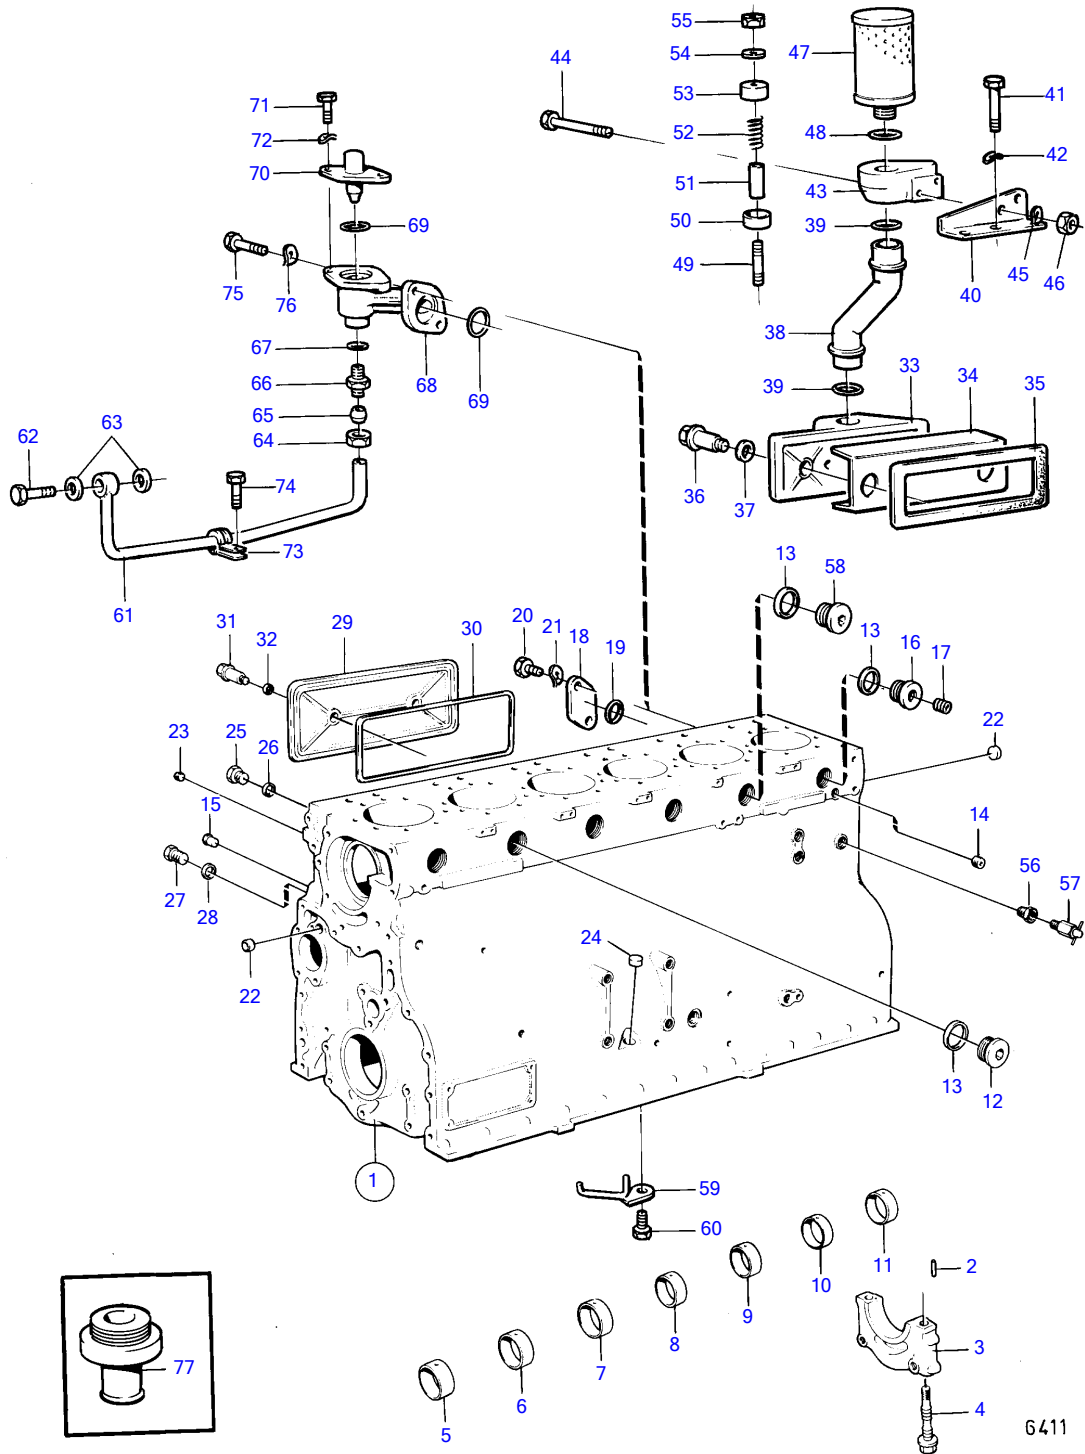

TAMD120B

6411

TAMD120B

REF	PART NO.	QTY	DESCRIPTION	NOTES
1	468702	1	Cylinder block	Replaced by cylinder block 478990 and 6 pcs cylinder liner kit 275392.
	478990	1	Cylinder block	
2	422426	1	• Pivot pin	
3		7	• bearing cap	
4	423444	14	• Flange screw	
5	422076	1	• Bushing	
6	422077	1	• Bushing	
7	422078	1	• Bushing	
8	422079	1	• Bushing	
9	422080	1	• Bushing	
10	422081	1	• Bushing	
11	422082	1	• Bushing	
12	467367	5	• Plug	(467649)
13	469328	6	• Gasket	
14	942734	2	• Plug	
15	422369	7	• Plug	
16	821335	1	• Plug	
17	952077	1	• Plug	
18		1	• Cover	
19	925060	1	• O-ring	
20	955524	2	• Hexagon screw	
21	941907	2	• Spring washer	
22	955083	3	Cap plug	
23	952077	5	Plug	
24	955082	3	Cap plug	
25	16318	3	Plug	
26	907132	3	Gasket	
27	190798	1	Plug	
28	18818	1	Gasket	
29	423120	2	Inspection cover	
30	467409	2	Gasket	
31	422541	4	Screw	
32	424342	4	Sealing ring	
33	423121	1	Inspection cover	
34	422542	1	Splash plate	
35	467409	1	Gasket	
36	422541	2	Screw	
37	424342	2	Sealing ring	
38	843368	1	Breather pipe	
39	421158	2	Sealing ring	
40	(843366)	1	Bracket	Obsolete part
41	940114	3	Hexagon screw	
42	942336	3	Spring washer	
43	843356	1	Connector housing	
44	955529	2	Hexagon screw	
45	941907	2	Spring washer	
46	955826	2	Hexagon nut	
47	843736	1	Filter	
48	843449	1	Gasket	
49	924058	1	Stud	
50	842972	1	Valve disc	
51	842974	1	Spacer sleeve	
52	843301	1	Spring	
53	842975	1	Protecting casing	
54	421158	1	Sealing ring	
55	963105	1	Lock nut	
56	190130	1	Reduction nipple	
57	949918	1	Shut-off cock	
58	836993	1	Nipple	See group 2B
59	468539	6	Oil jet	
60	948587	6	Hexagon screw	
61	842830	1	Tube	See group 2B
62	190714	1	Hollow screw	See group 2B