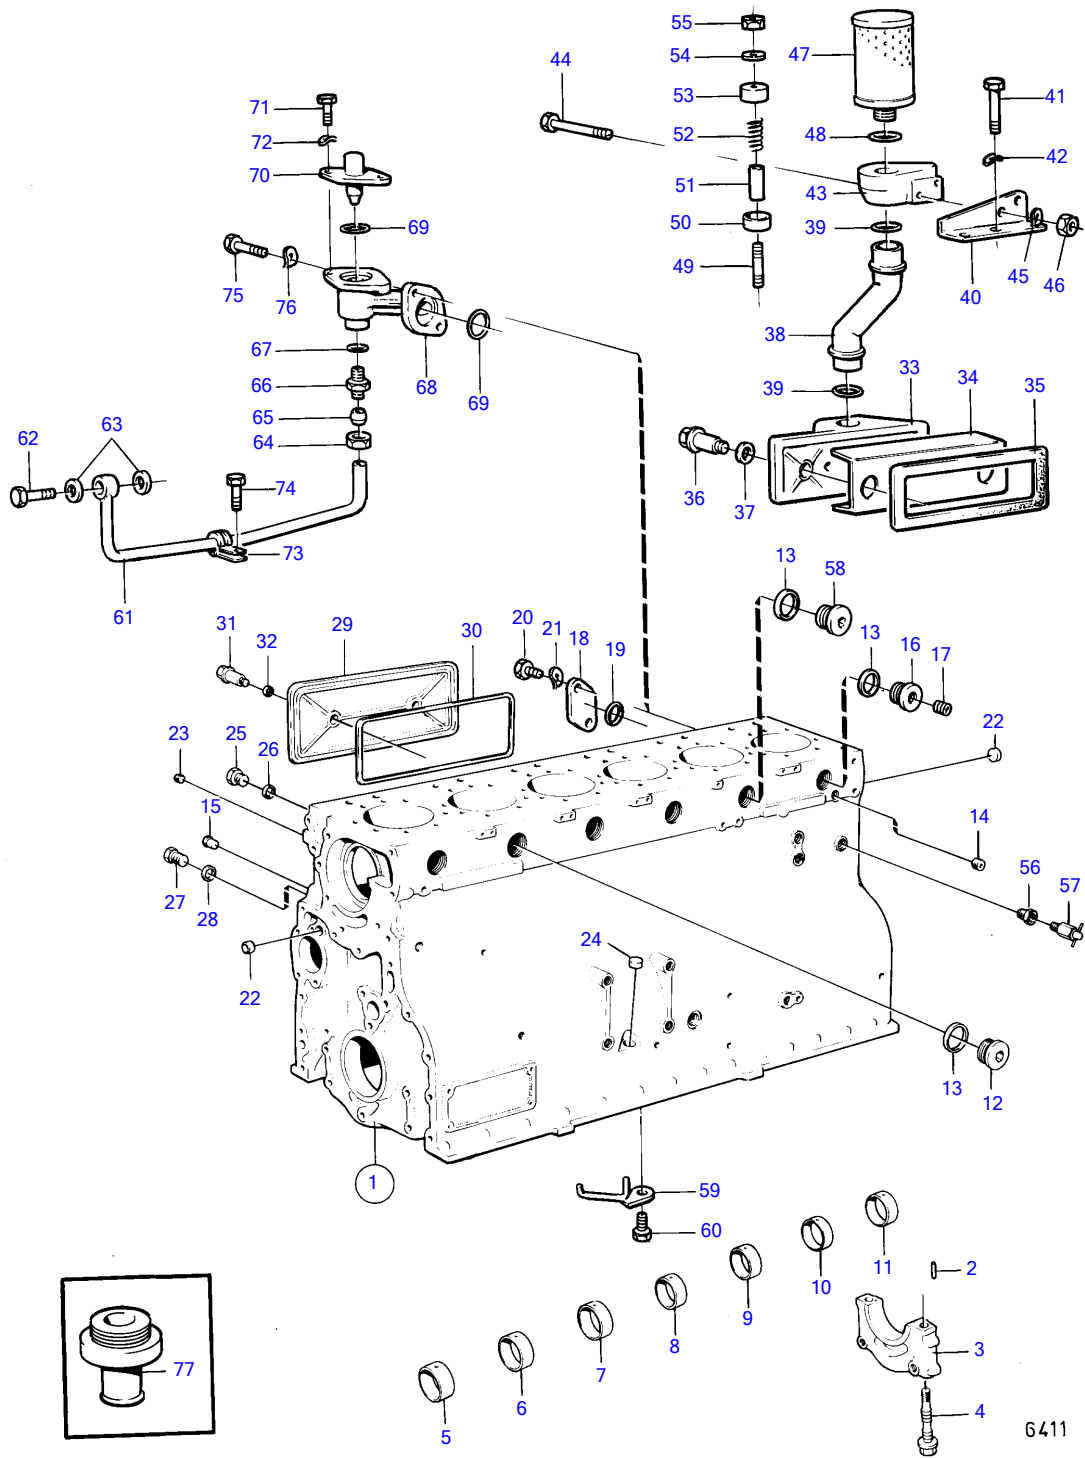

TAMD120B

TAMD120B

REF	PART NO.	QTY	DESCRIPTION	NOTES
1	468702	1	Cylinder block	Replaced by cylinder block 478990 and 6 pcs cylinder liner kit 275392.
	478990	1	Cylinder block	
2	422426	1	• Pivot pin	
3		7	• bearing cap	
4	423444	14	• Flange screw	
5	422076	1	• Bushing	
6	422077	1	• Bushing	
7	422078	1	• Bushing	
8	422079	1	• Bushing	
9	422080	1	• Bushing	
10	422081	1	• Bushing	
11	422082	1	• Bushing	
12	467367	5	• Plug	(467649)
13	469328	6	• Gasket	
14	942734	2	• Plug	
15	422369	7	• Plug	
16	821335	1	• Plug	
17	952077	1	• Plug	
18		1	• Cover	
19	925060	1	• O-ring	
20	955524	2	• Hexagon screw	
21	941907	2	• Spring washer	
22	955083	3	Cap plug	
23	952077	5	Plug	
24	955082	3	Cap plug	
25	16318	3	Plug	
26	907132	3	Gasket	
27	190798	1	Plug	
28	18818	1	Gasket	
29	423120	2	Inspection cover	
30	467409	2	Gasket	
31	422541	4	Screw	
32	424342	4	Sealing ring	
33	423121	1	Inspection cover	
34	422542	1	Splash plate	
35	467409	1	Gasket	
36	422541	2	Screw	
37	424342	2	Sealing ring	
38	843368	1	Breather pipe	
39	421158	2	Sealing ring	
40	(843366)	1	Bracket	Obsolete part
41	940114	3	Hexagon screw	
42	942336	3	Spring washer	
43	843356	1	Connector housing	
44	955529	2	Hexagon screw	
45	941907	2	Spring washer	
46	955826	2	Hexagon nut	
47	843736	1	Filter	
48	843449	1	Gasket	
49	924058	1	Stud	
50	842972	1	Valve disc	
51	842974	1	Spacer sleeve	
52	843301	1	Spring	
53	842975	1	Protecting casing	
54	421158	1	Sealing ring	
55	963105	1	Lock nut	
56	190130	1	Reduction nipple	
57	949918	1	Shut-off cock	
58	836993	1	Nipple	See group 2B
59	468539	6	Oil jet	
60	948587	6	Hexagon screw	
61	842830	1	Tube	See group 2B
62	190714	1	Hollow screw	See group 2B