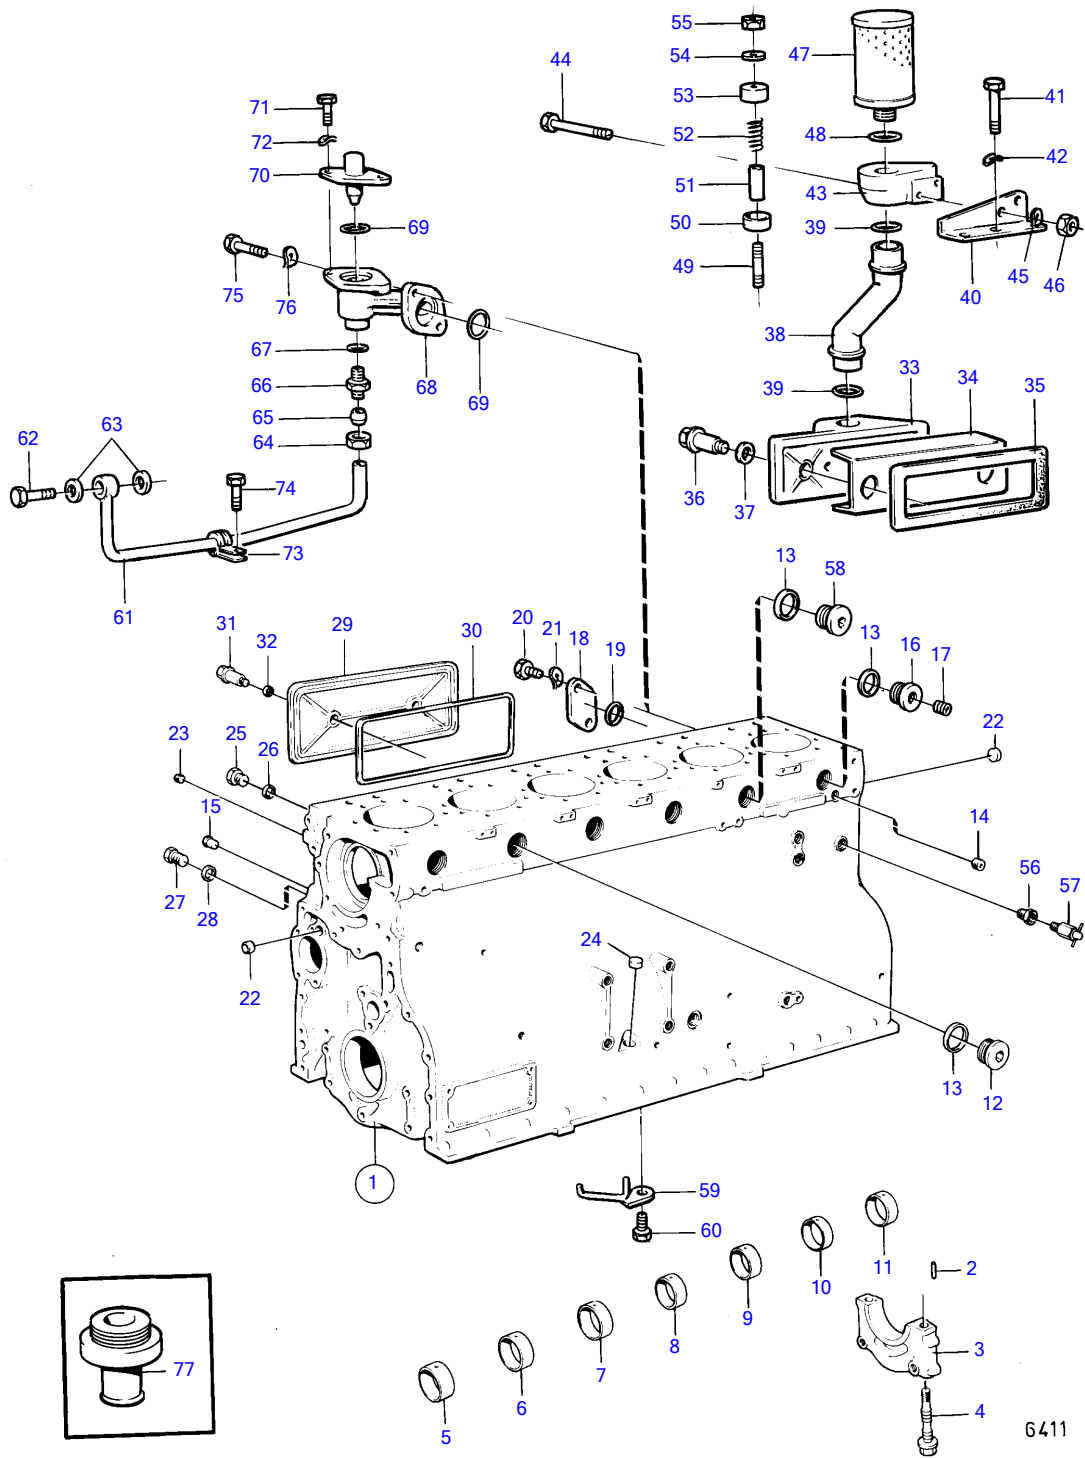

## TAMD120B

REF	PART NO.	QTY	DESCRIPTION	NOTES
1	468702	1	Cylinder block	Replaced by cylinder block 478990 and 6 pcs cylinder liner kit 275392.
	478990	1	Cylinder block	
2	422426	1	• Pivot pin	
3		7	• bearing cap	
4	423444	14	• Flange screw	
5	422076	1	• Bushing	
6	422077	1	• Bushing	
7	422078	1	• Bushing	
8	422079	1	• Bushing	
9	422080	1	• Bushing	
10	422081	1	• Bushing	
11	422082	1	• Bushing	
12	467367	5	• Plug	(467649)
13	469328	6	• Gasket	
14	942734	2	• Plug	
15	422369	7	• Plug	
16	821335	1	• Plug	
17	952077	1	• Plug	
18		1	• Cover	
19	925060	1	• O-ring	
20	955524	2	• Hexagon screw	
21	941907	2	• Spring washer	
22	955083	3	Cap plug	
23	952077	5	Plug	
24	955082	3	Cap plug	
25	16318	3	Plug	
26	907132	3	Gasket	
27	190798	1	Plug	
28	18818	1	Gasket	
29	423120	2	Inspection cover	
30	467409	2	Gasket	
31	422541	4	Screw	
32	424342	4	Sealing ring	
33	423121	1	Inspection cover	
34	422542	1	Splash plate	
35	467409	1	Gasket	
36	422541	2	Screw	
37	424342	2	Sealing ring	
38	843368	1	Breather pipe	
39	421158	2	Sealing ring	
40	(843366)	1	Bracket	Obsolete part
41	940114	3	Hexagon screw	
42	942336	3	Spring washer	
43	843356	1	Connector housing	
44	955529	2	Hexagon screw	
45	941907	2	Spring washer	
46	955826	2	Hexagon nut	
47	843736	1	Filter	
48	843449	1	Gasket	
49	924058	1	Stud	
50	842972	1	Valve disc	
51	842974	1	Spacer sleeve	
52	843301	1	Spring	
53	842975	1	Protecting casing	
54	421158	1	Sealing ring	
55	963105	1	Lock nut	
56	190130	1	Reduction nipple	
57	949918	1	Shut-off cock	
58	836993	1	Nipple	See group 2B
59	468539	6	Oil jet	
60	948587	6	Hexagon screw	
61	842830	1	Tube	See group 2B
62	190714	1	Hollow screw	See group 2B