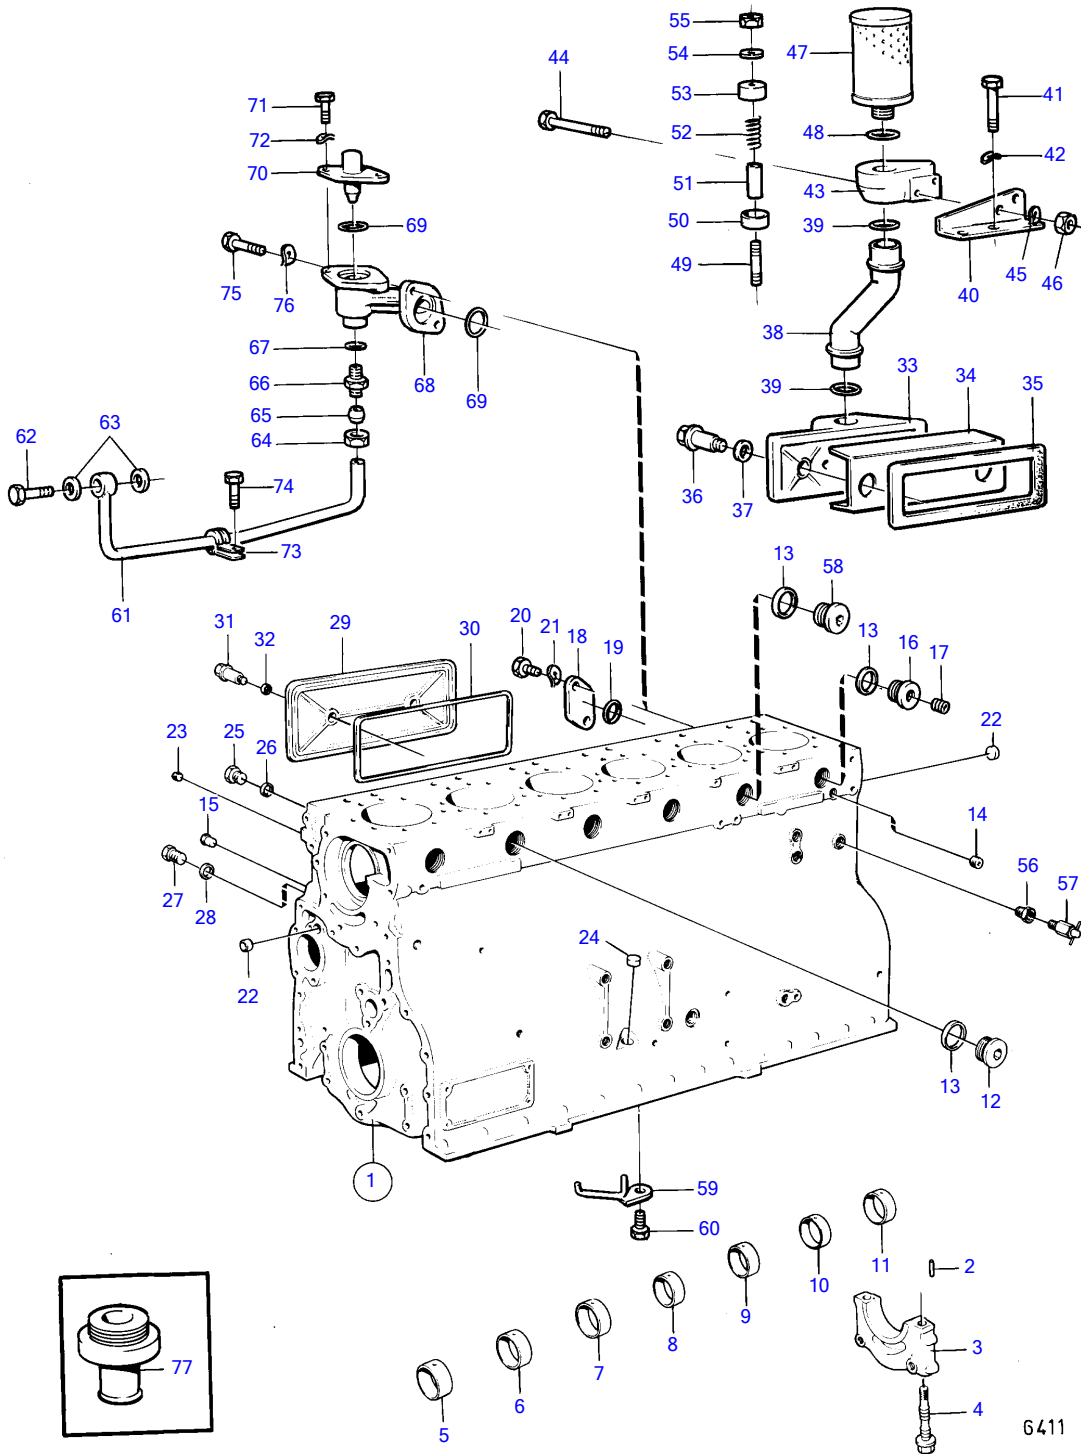

TAMD120B

6411

TAMD120B

REF	PART NO.	QTY	DESCRIPTION	NOTES
1	468702	1	Cylinder block	Replaced by cylinder block 478990 and 6 pcs cylinder liner kit 275392.
	478990	1	Cylinder block	
2	422426	1	• Pivot pin	
3		7	• bearing cap	
4	423444	14	• Flange screw	
5	422076	1	• Bushing	
6	422077	1	• Bushing	
7	422078	1	• Bushing	
8	422079	1	• Bushing	
9	422080	1	• Bushing	
10	422081	1	• Bushing	
11	422082	1	• Bushing	
12	467367	5	• Plug	(467649)
13	469328	6	• Gasket	
14	942734	2	• Plug	
15	422369	7	• Plug	
16	821335	1	• Plug	
17	952077	1	• Plug	
18		1	• Cover	
19	925060	1	• O-ring	
20	955524	2	• Hexagon screw	
21	941907	2	• Spring washer	
22	955083	3	Cap plug	
23	952077	5	Plug	
24	955082	3	Cap plug	
25	16318	3	Plug	
26	907132	3	Gasket	
27	190798	1	Plug	
28	18818	1	Gasket	
29	423120	2	Inspection cover	
30	467409	2	Gasket	
31	422541	4	Screw	
32	424342	4	Sealing ring	
33	423121	1	Inspection cover	
34	422542	1	Splash plate	
35	467409	1	Gasket	
36	422541	2	Screw	
37	424342	2	Sealing ring	
38	843368	1	Breather pipe	
39	421158	2	Sealing ring	
40	(843366)	1	Bracket	Obsolete part
41	940114	3	Hexagon screw	
42	942336	3	Spring washer	
43	843356	1	Connector housing	
44	955529	2	Hexagon screw	
45	941907	2	Spring washer	
46	955826	2	Hexagon nut	
47	843736	1	Filter	
48	843449	1	Gasket	
49	924058	1	Stud	
50	842972	1	Valve disc	
51	842974	1	Spacer sleeve	
52	843301	1	Spring	
53	842975	1	Protecting casing	
54	421158	1	Sealing ring	
55	963105	1	Lock nut	
56	190130	1	Reduction nipple	
57	949918	1	Shut-off cock	
58	836993	1	Nipple	See group 2B
59	468539	6	Oil jet	
60	948587	6	Hexagon screw	
61	842830	1	Tube	See group 2B
62	190714	1	Hollow screw	See group 2B