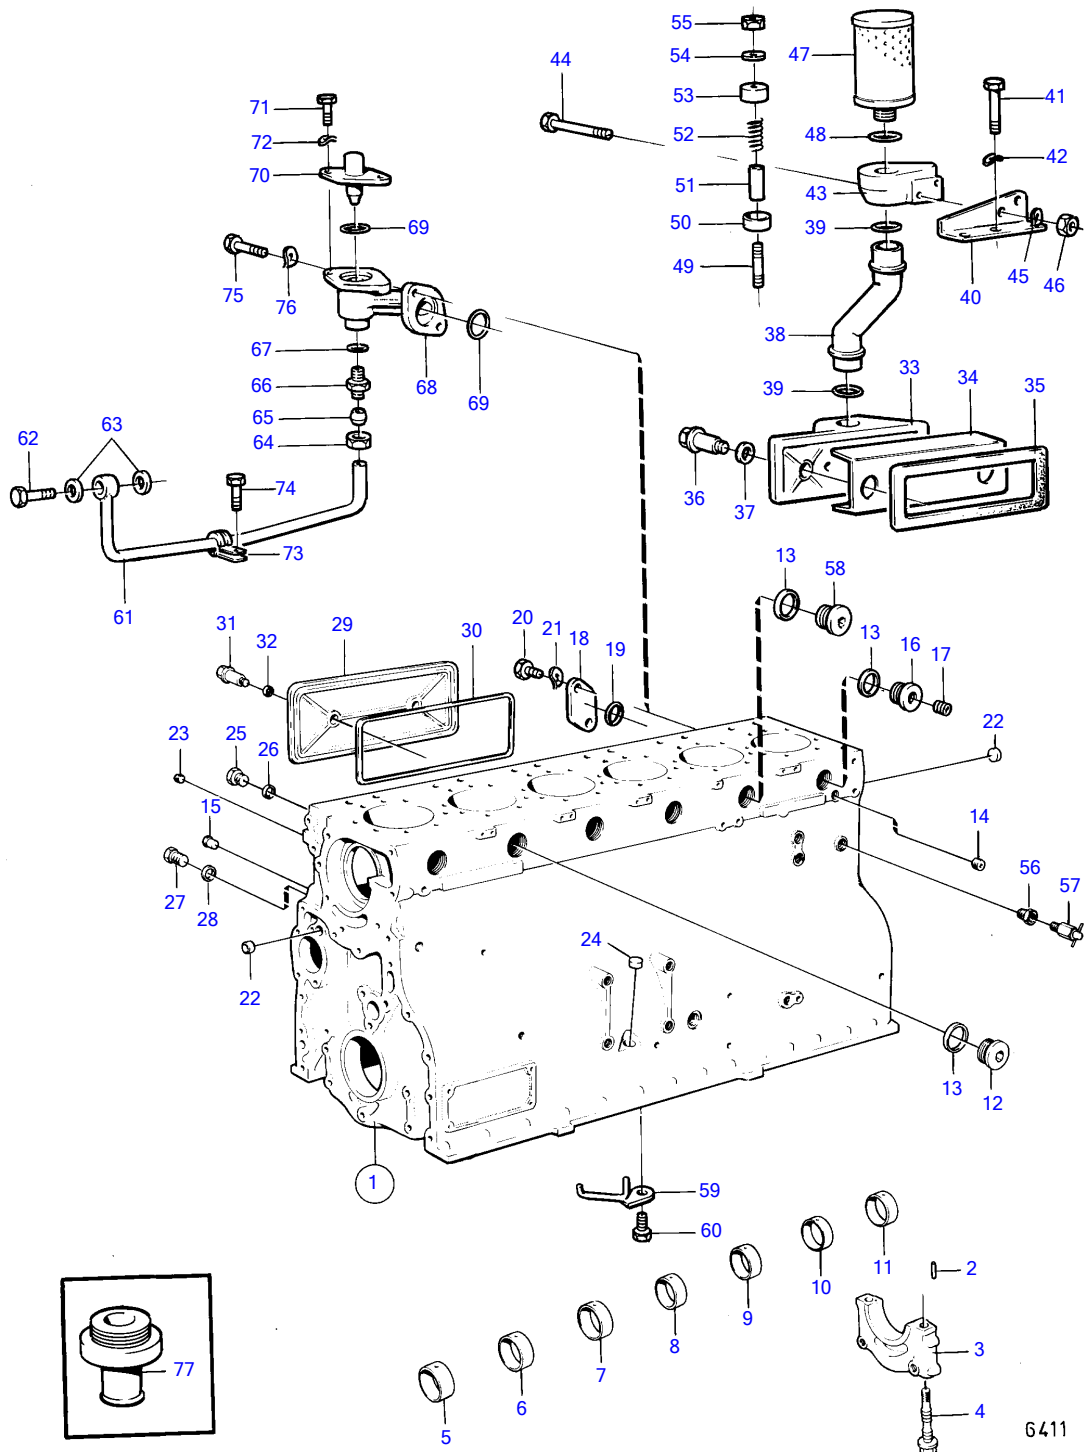

TAMD120B

TAMD120B

REF	PART NO.	QTY	DESCRIPTION	NOTES
1	468702	1	Cylinder block	Replaced by cylinder block 478990 and 6 pcs cylinder liner kit 275392.
	478990	1	Cylinder block	
2	422426	1	• Pivot pin	
3		7	• bearing cap	
4	423444	14	• Flange screw	
5	422076	1	• Bushing	
6	422077	1	• Bushing	
7	422078	1	• Bushing	
8	422079	1	• Bushing	
9	422080	1	• Bushing	
10	422081	1	• Bushing	
11	422082	1	• Bushing	
12	467367	5	• Plug	(467649)
13	469328	6	• Gasket	
14	942734	2	• Plug	
15	422369	7	• Plug	
16	821335	1	• Plug	
17	952077	1	• Plug	
18		1	• Cover	
19	925060	1	• O-ring	
20	955524	2	• Hexagon screw	
21	941907	2	• Spring washer	
22	955083	3	Cap plug	
23	952077	5	Plug	
24	955082	3	Cap plug	
25	16318	3	Plug	
26	907132	3	Gasket	
27	190798	1	Plug	
28	18818	1	Gasket	
29	423120	2	Inspection cover	
30	467409	2	Gasket	
31	422541	4	Screw	
32	424342	4	Sealing ring	
33	423121	1	Inspection cover	
34	422542	1	Splash plate	
35	467409	1	Gasket	
36	422541	2	Screw	
37	424342	2	Sealing ring	
38	843368	1	Breather pipe	
39	421158	2	Sealing ring	
40	(843366)	1	Bracket	Obsolete part
41	940114	3	Hexagon screw	
42	942336	3	Spring washer	
43	843356	1	Connector housing	
44	955529	2	Hexagon screw	
45	941907	2	Spring washer	
46	955826	2	Hexagon nut	
47	843736	1	Filter	
48	843449	1	Gasket	
49	924058	1	Stud	
50	842972	1	Valve disc	
51	842974	1	Spacer sleeve	
52	843301	1	Spring	
53	842975	1	Protecting casing	
54	421158	1	Sealing ring	
55	963105	1	Lock nut	
56	190130	1	Reduction nipple	
57	949918	1	Shut-off cock	
58	836993	1	Nipple	See group 2B
59	468539	6	Oil jet	
60	948587	6	Hexagon screw	
61	842830	1	Tube	See group 2B
62	190714	1	Hollow screw	See group 2B