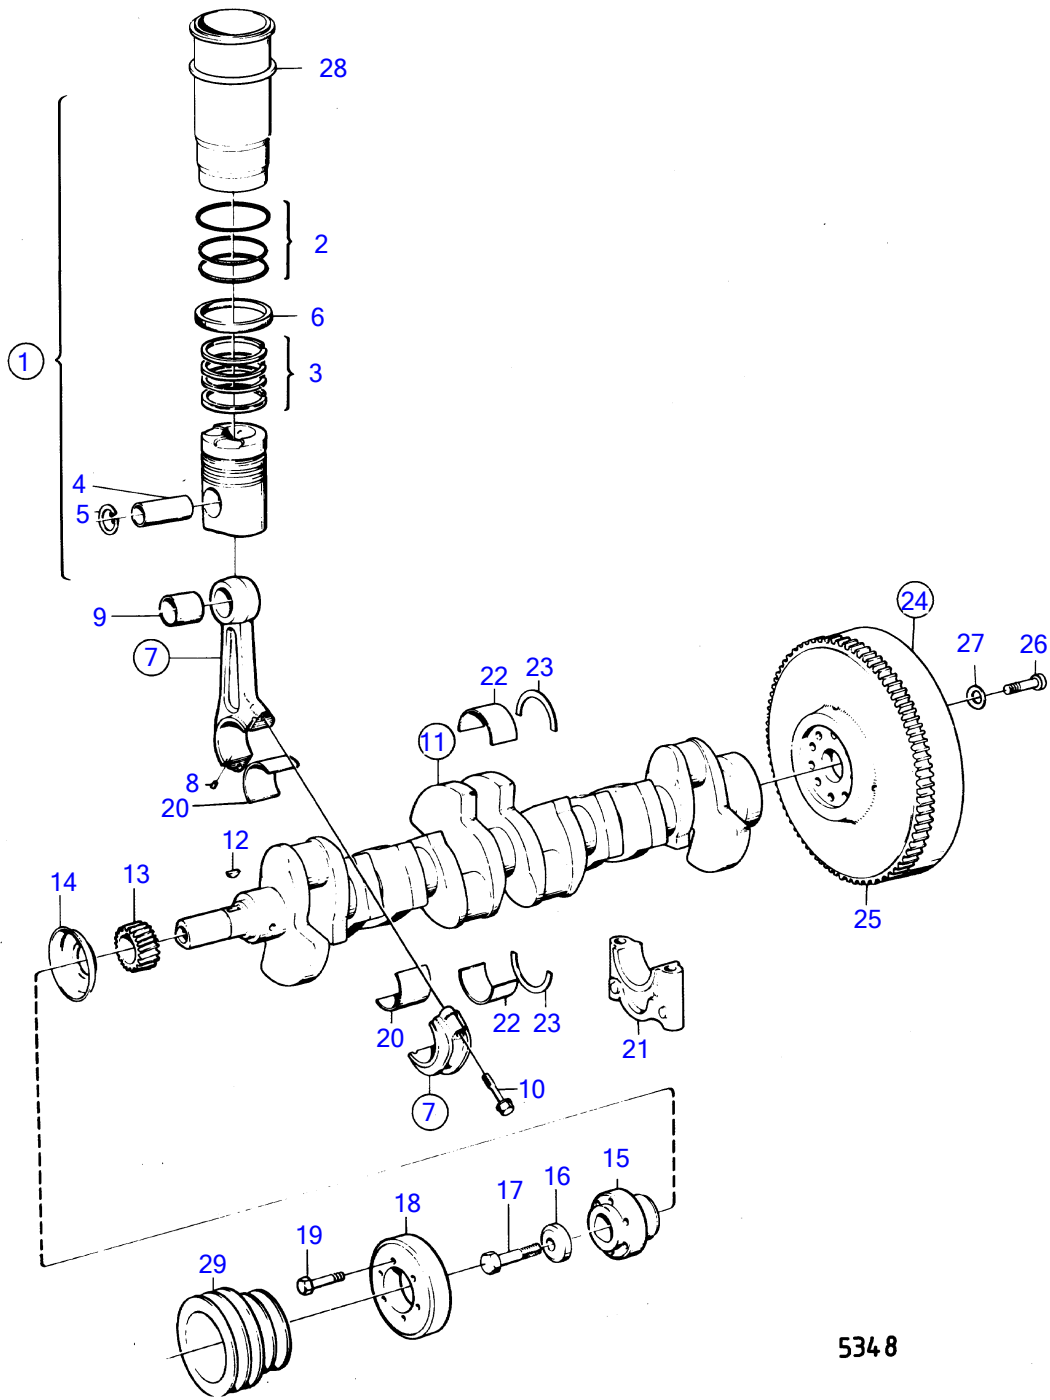

TAMD120B

5348

TAMD120B

REF	PART NO.	QTY	DESCRIPTION	SEE SEC.	NOTES
1	275059	6	Cylinder liner kit		
2	275730	6	• Sealing ring kit		
3	275321	6	• Piston ring kit		MO33407/XXXX-
4	423342	6	• Piston pin		Std D
5	423124	12	• Snap ring		
6	468582	6	• Protecting ring		
7	822530	6	Connecting rod		
8	(21660)	12	• Pin		Obsolete part
9	423147	6	• Bushing		
10	417464	12	• Screw		
11	846444	1	Crankshaft		(837641)
12	422253	1	• Woodruff key	14480	
13	423080	1	Gear	14480	
			Bulletin 45-01	45-01-EN	Timing Gears, 71, 100, 121
14	423177	1	Oil deflector	14480	
15	469489	1	Hub		(422123)
16	422124	1	Washer		
17	941494	1	Hexagon screw		
18	842773	1	Vibration damper		
19	956601	12	Hex. socket screw		
20	270105	6	Big-end bearing kit		Std D
	270106	6	Big-end bearing kit		0,25mm u.s
	270107	6	Big-end bearing kit		0,50mm u.s
	270108	6	Big-end bearing kit		0,75mm u.s
21		7	bearing cap	14470	
22	270449	7	Main bearing kit		Std D
	270450	7	Main bearing kit		0,25mm u.s
	270451	7	Main bearing kit		0,50mm u.s
	(270452)	7	Main bearing kit		0,75mm u.s, Obsolete part
23	276791	1	Thrust washer kit		Std D
	276792	1	Thrust washer kit		0,1mm o.s
	276793	1	Thrust washer kit		0,2mm o.s
24	814746	1	Flywheel		
25	423082	1	• Gear ring		
26	941570	10	Hexagon screw		
27	467773	10	Washer		
28	468271	X	Adjusting washer		TH=0.20mm
	468272	X	Adjusting washer		TH=0,30mm
	468273	X	Adjusting washer		TH=0.50mm

7742190-21-14474D

5348

Upd:2011-08-15