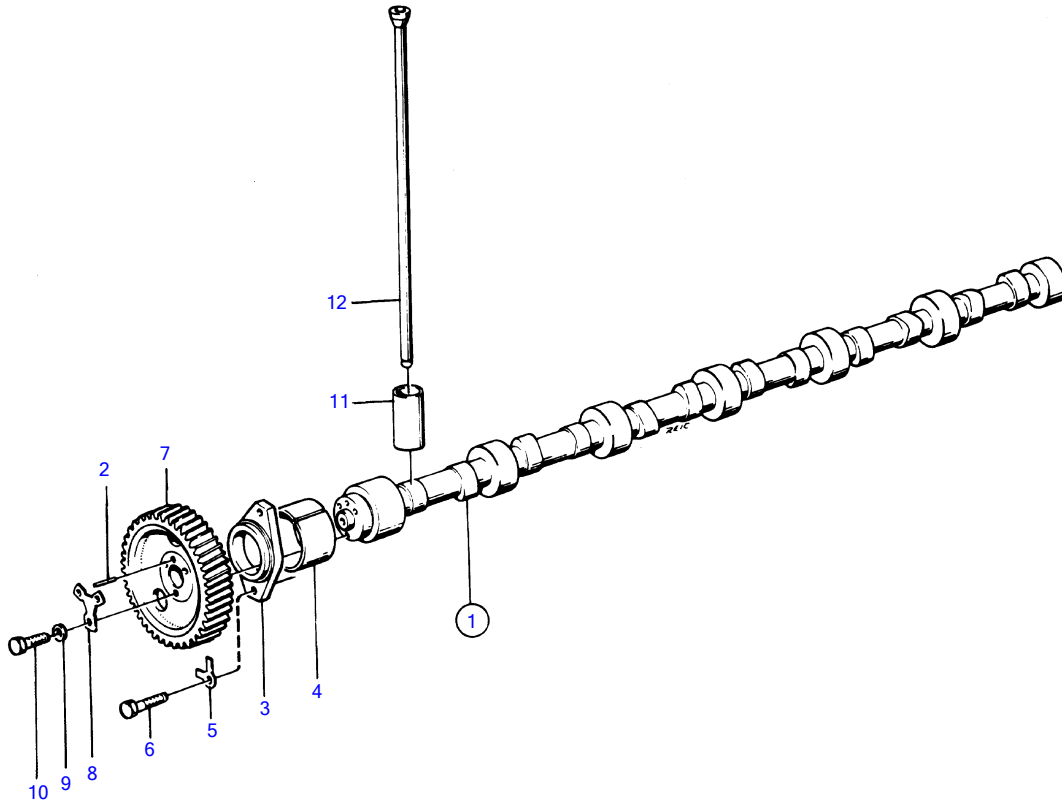

TMD120B

5461

TMD120B

REF	PART NO.	QTY	DESCRIPTION	SEE SEC.	NOTES
1	468723	1	Camshaft		
2	(950558)	1	• Pin		Obsolete part
3	469324	1	Flange		
4		1	bushing	14472	
5	942336	2	Spring washer		
6	940115	2	Hexagon screw		
7	423079	1	Gear	14481	
			Bulletin 45-01	45-01-EN	Timing Gears, 71, 100, 121
8	467052	1	Lock washer		
9	467055	3	Washer		
10	940128	3	Hexagon screw		
11	422318	12	Tappet		
12	423021	12	Push rod		