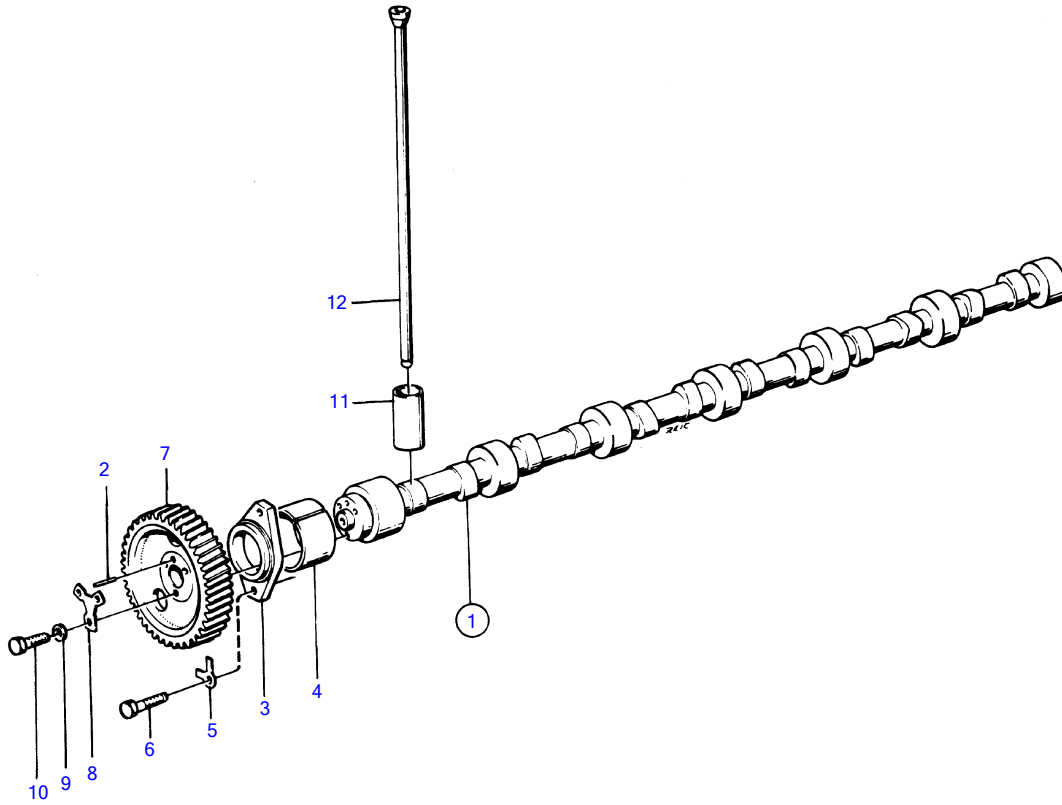

TMD120B

5461

## TMD120B

REF	PART NO.	QTY	DESCRIPTION	SEE SEC.	NOTES
1	468723	1	Camshaft		
2	(950558)	1	• Pin		Obsolete part
3	469324	1	Flange		
4		1	bushing	14472	
5	942336	2	Spring washer		
6	940115	2	Hexagon screw		
7	423079	1	Gear	14481	
			Bulletin 45-01	45-01-EN	Timing Gears, 71, 100, 121
8	467052	1	Lock washer		
9	467055	3	Washer		
10	940128	3	Hexagon screw		
11	422318	12	Tappet		
12	423021	12	Push rod		