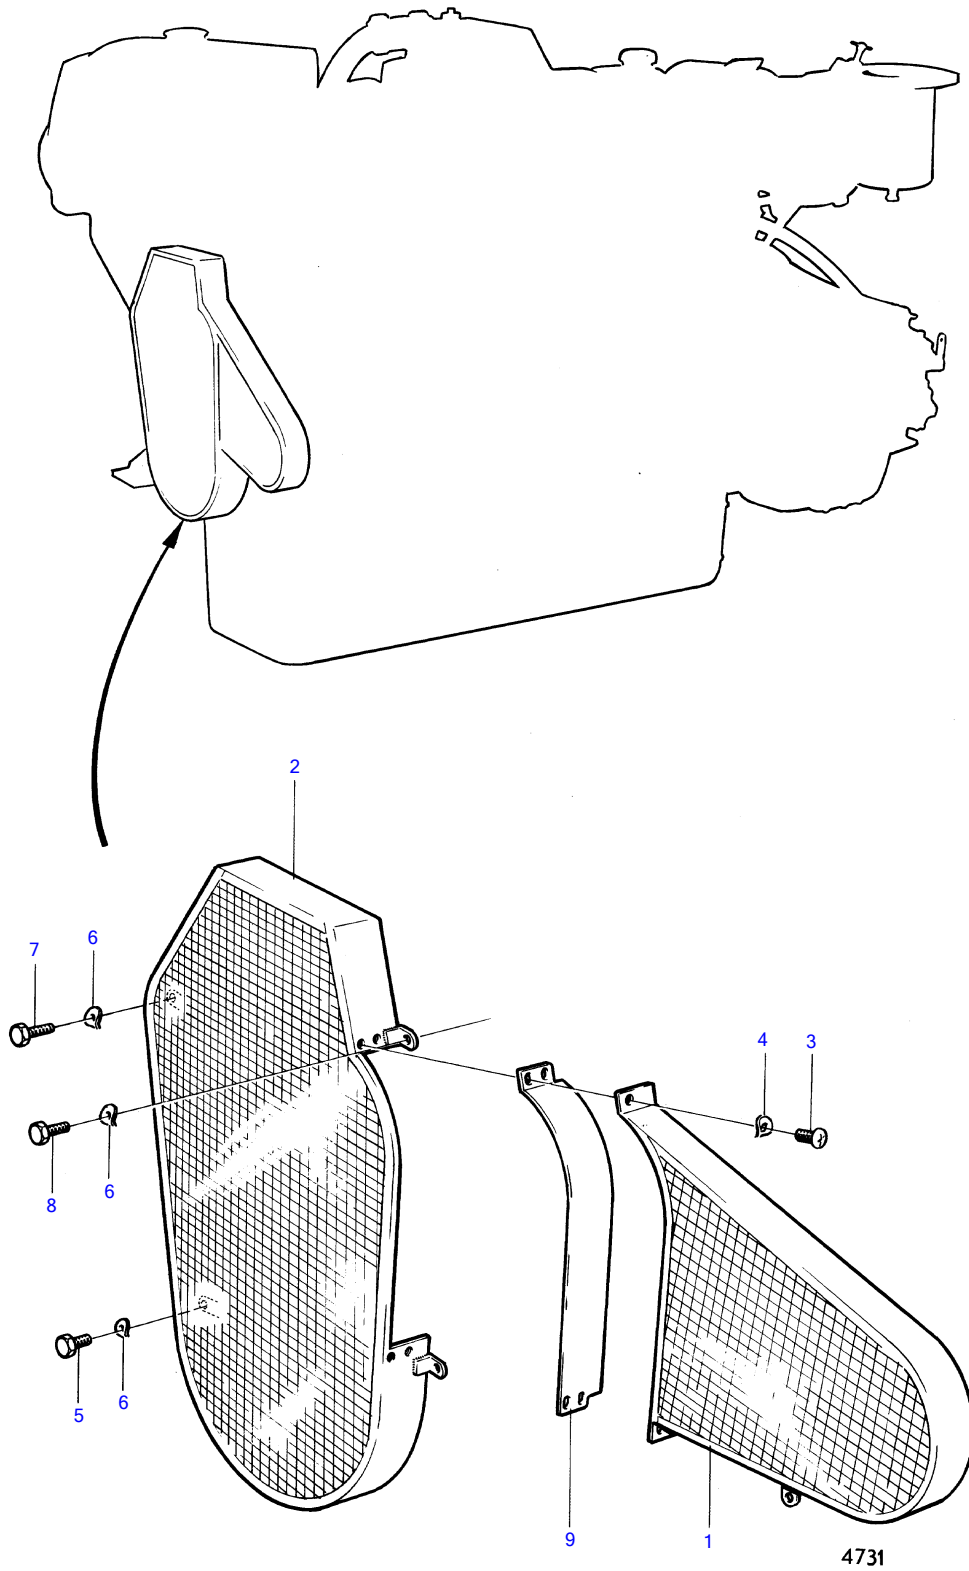

TAMD120A

TAMD120A

| REF | PART NO. | QTY | DESCRIPTION | NOTES |
|-----|----------|-----|----------------------|--------------------------------------|
| 1 | (836700) | 1 | Belt protector | Obsolete part |
| 2 | (836730) | 1 | Belt protector | Obsolete part |
| 3 | 950043 | 2 | Cross recessed screw | |
| | 950043 | 4 | Cross recessed screw | AQ115A MOXXXX/86909-. |
| 4 | 941906 | 2 | Spring washer | |
| | 941906 | 4 | Spring washer | AQ115A MOXXXX/86909-. |
| 5 | 955544 | 2 | Hexagon screw | |
| 6 | 942336 | 4 | Spring washer | |
| 7 | 955541 | 1 | Hexagon screw | |
| 8 | 955539 | 1 | Hexagon screw | |
| 9 | (836063) | 1 | Protecting plate | AQ115A MOXXXX/86909-., Obsolete part |