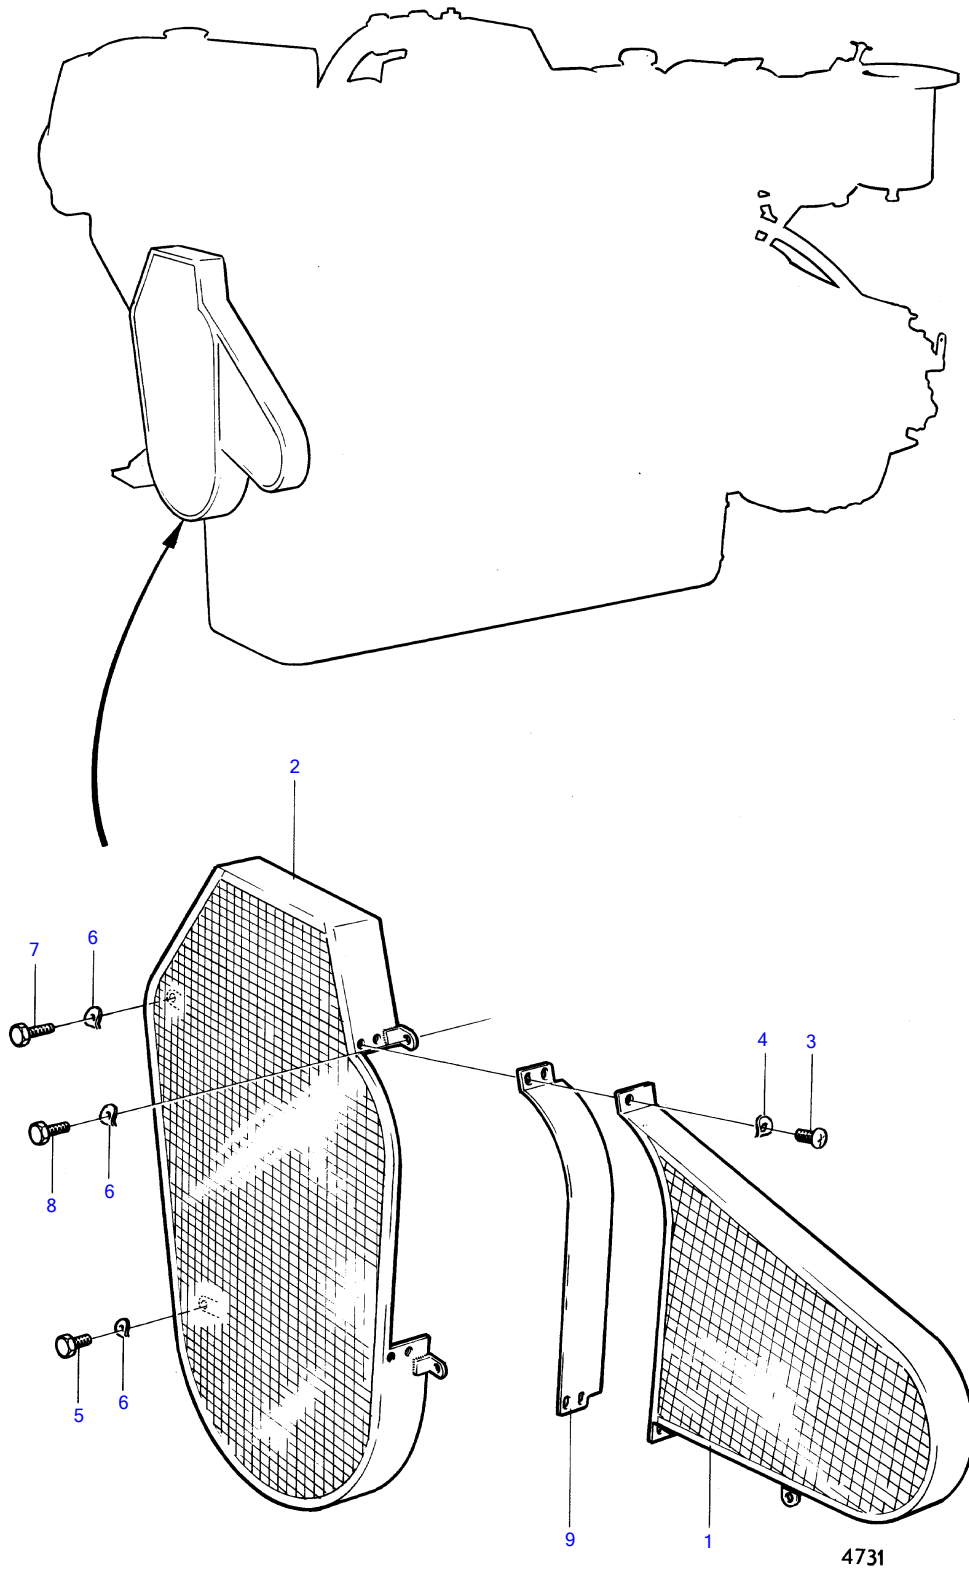

TMD120A

TMD120A

REF	PART NO.	QTY	DESCRIPTION	NOTES
1	(836700)	1	Belt protector	Obsolete part
2	(836730)	1	Belt protector	Obsolete part
3	950043	2	Cross recessed screw	
4	941906	2	Spring washer	
5	955544	2	Hexagon screw	
6	942336	4	Spring washer	
7	955541	1	Hexagon screw	
8	955539	1	Hexagon screw	