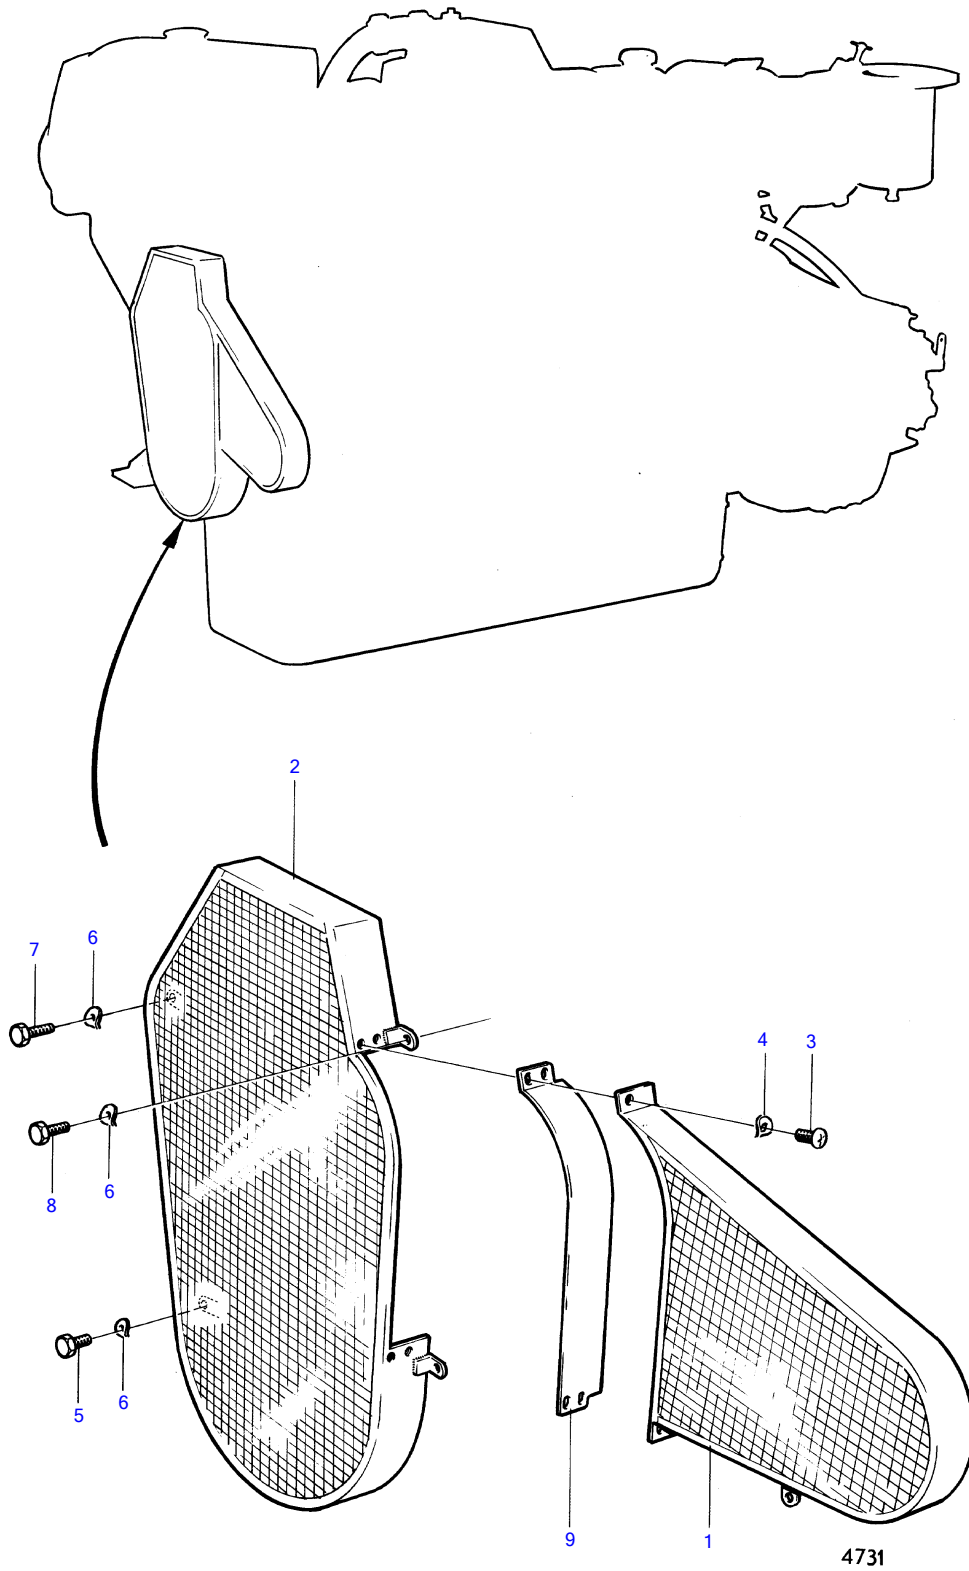

MD120A

MD120A

REF	PART NO.	QTY	DESCRIPTION	NOTES
1	(836700)	1	Belt protector	Obsolete part
2	(836730)	1	Belt protector	Obsolete part
3	950043	2	Cross recessed screw	
4	941906	2	Spring washer	
5	955544	2	Hexagon screw	
6	942336	4	Spring washer	
7	955541	1	Hexagon screw	
8	955539	1	Hexagon screw	