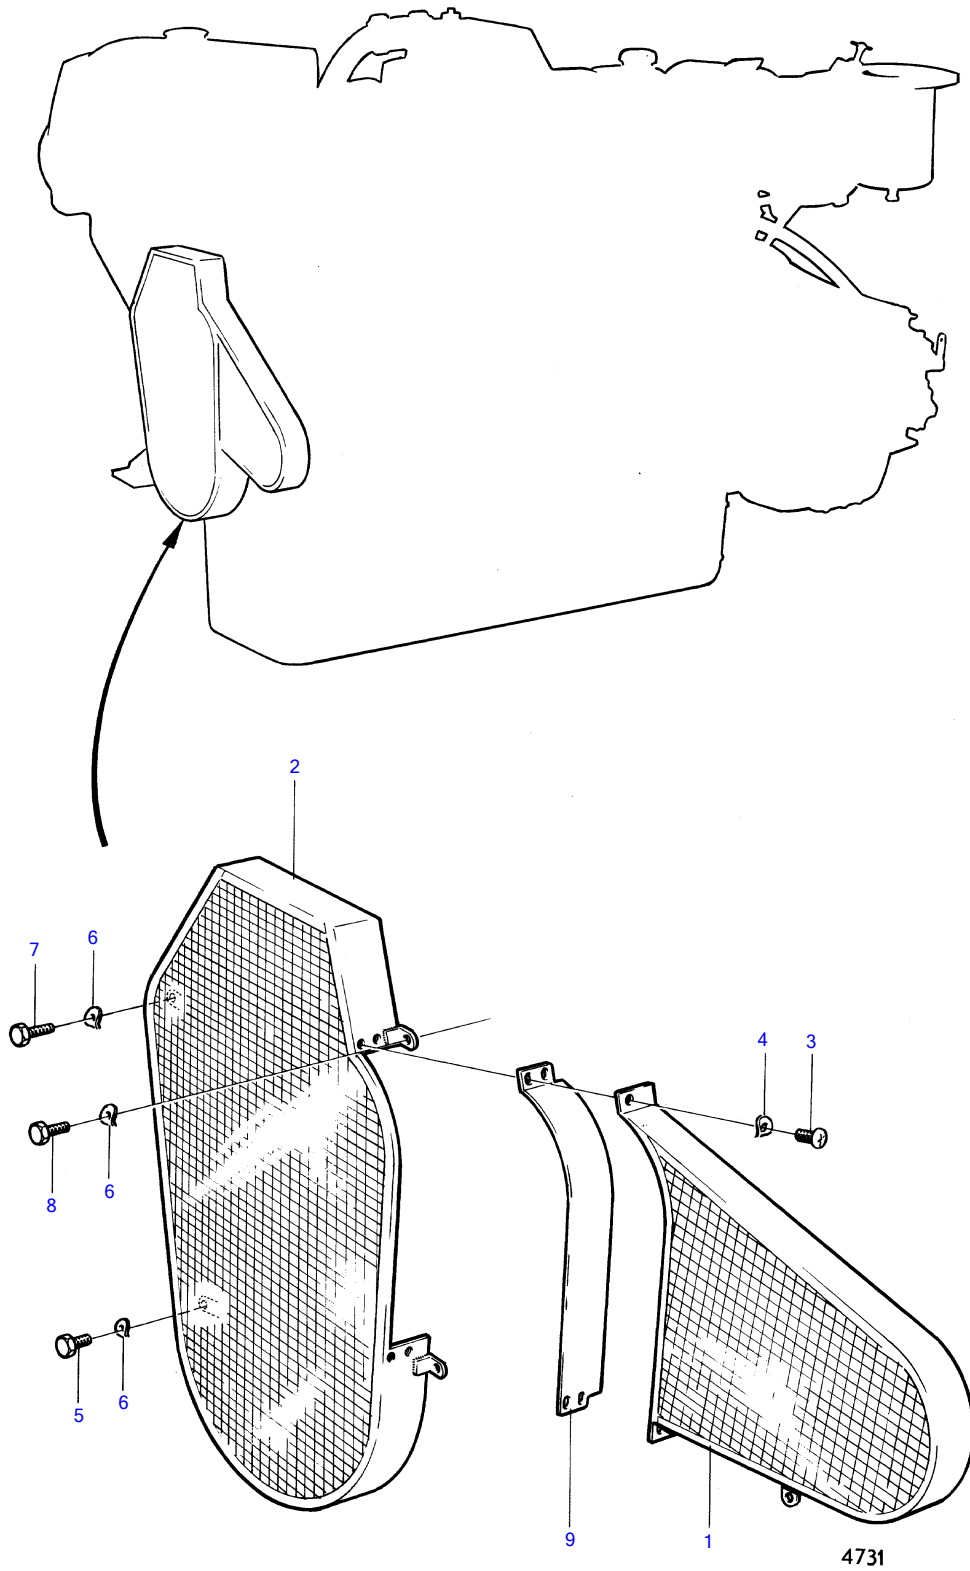

MD120A

MD120A

REF	PART NO.	QTY	DESCRIPTION	NOTES
1	(836700)	1	Belt protector	Obsolete part
2	(836730)	1	Belt protector	Obsolete part
3	950043	2	Cross recessed screw	
4	941906	2	Spring washer	
5	955544	2	Hexagon screw	
6	942336	4	Spring washer	
7	955541	1	Hexagon screw	
8	955539	1	Hexagon screw	