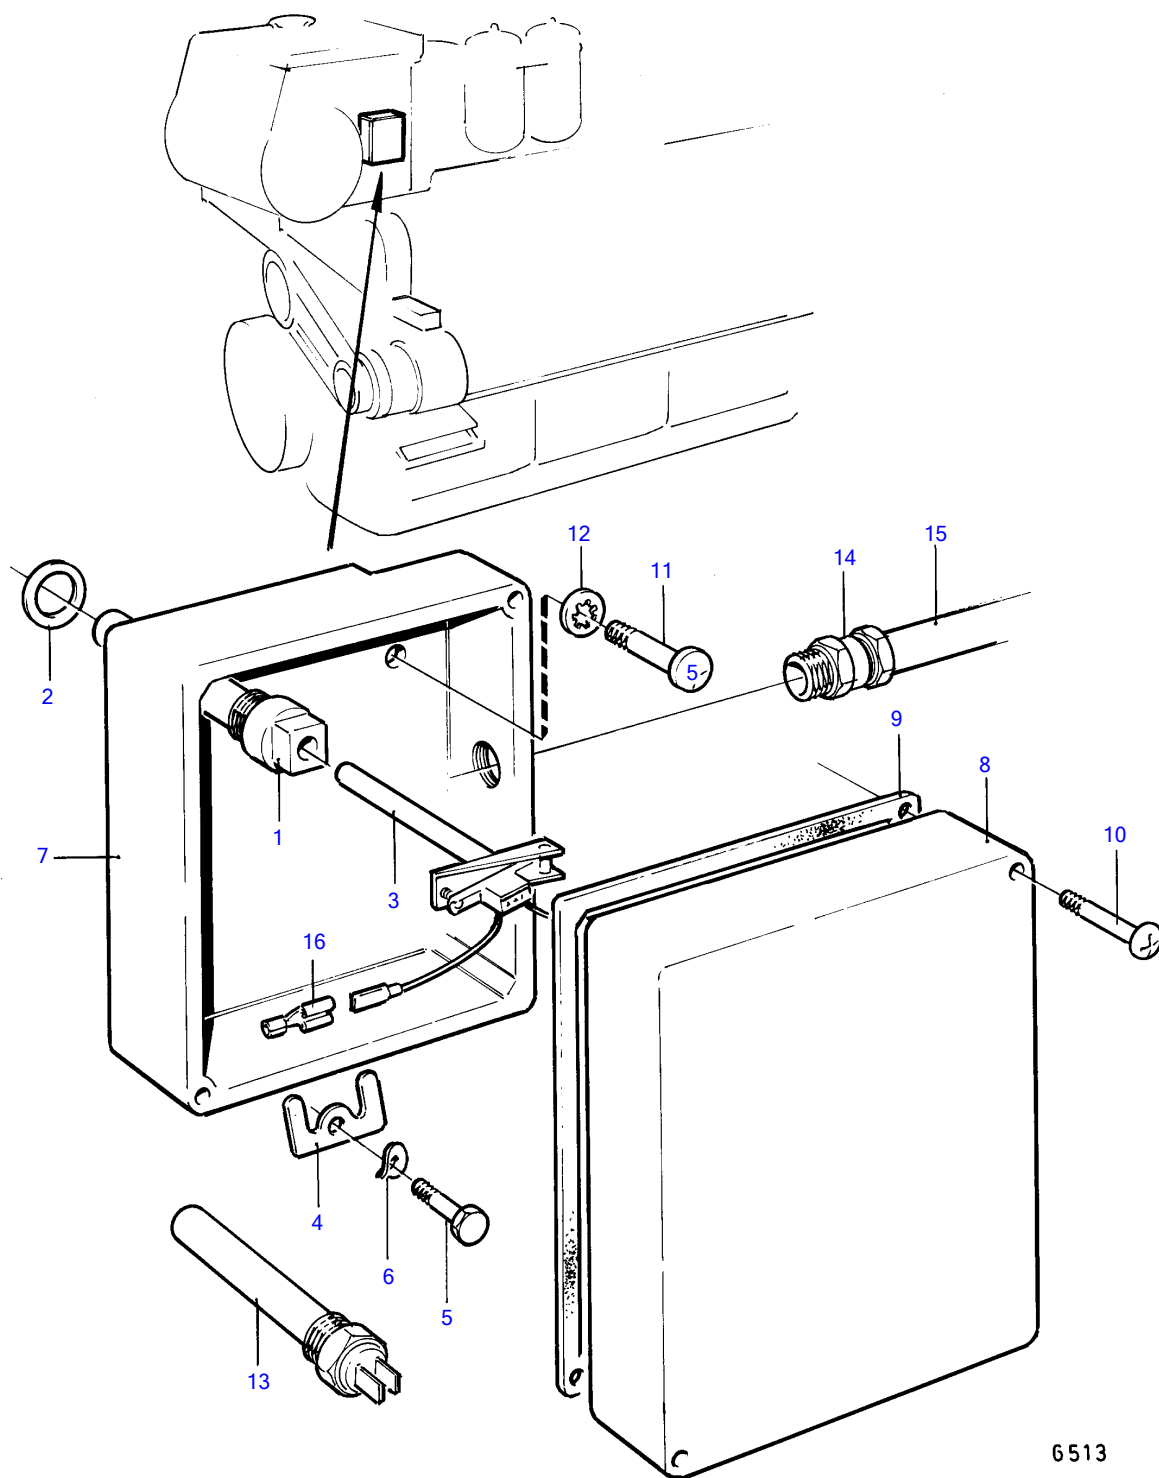

TMD120B

6513

TMD120B

REF	PART NO.	QTY	DESCRIPTION	SEE SEC.	NOTES
1	836718	1	Sleeve		
2	947626	1	Gasket		
3	837472	1	Thermo monitor		Replaced by 1ea 841765 alternator, 1ea 841812 pulley, 1ea 845021 tension iron, 1ea 949607 lever, 1ea 955780 plate, 1ea 955781 plate and 1ea 941905 resilient lever.
4	(837396)	1	Lock washer		Obsolete part
5	956076	1	Cross recessed screw		
6	941905	1	Spring washer		
7	837391	1	Housing		
8	837392	1	Cardboard tube		
9	837424	1	Gasket		
10	956301	2	Cross recessed screw		
11	956568	2	Hex. socket screw		
12	941907	2	Spring washer		
13	837044	1	Temperature sensor		Class see group 2B
14	881192	1	Grommet		
15		X	cables		Can't be used on alternator 841765.
16		X	cable terminals	14577	