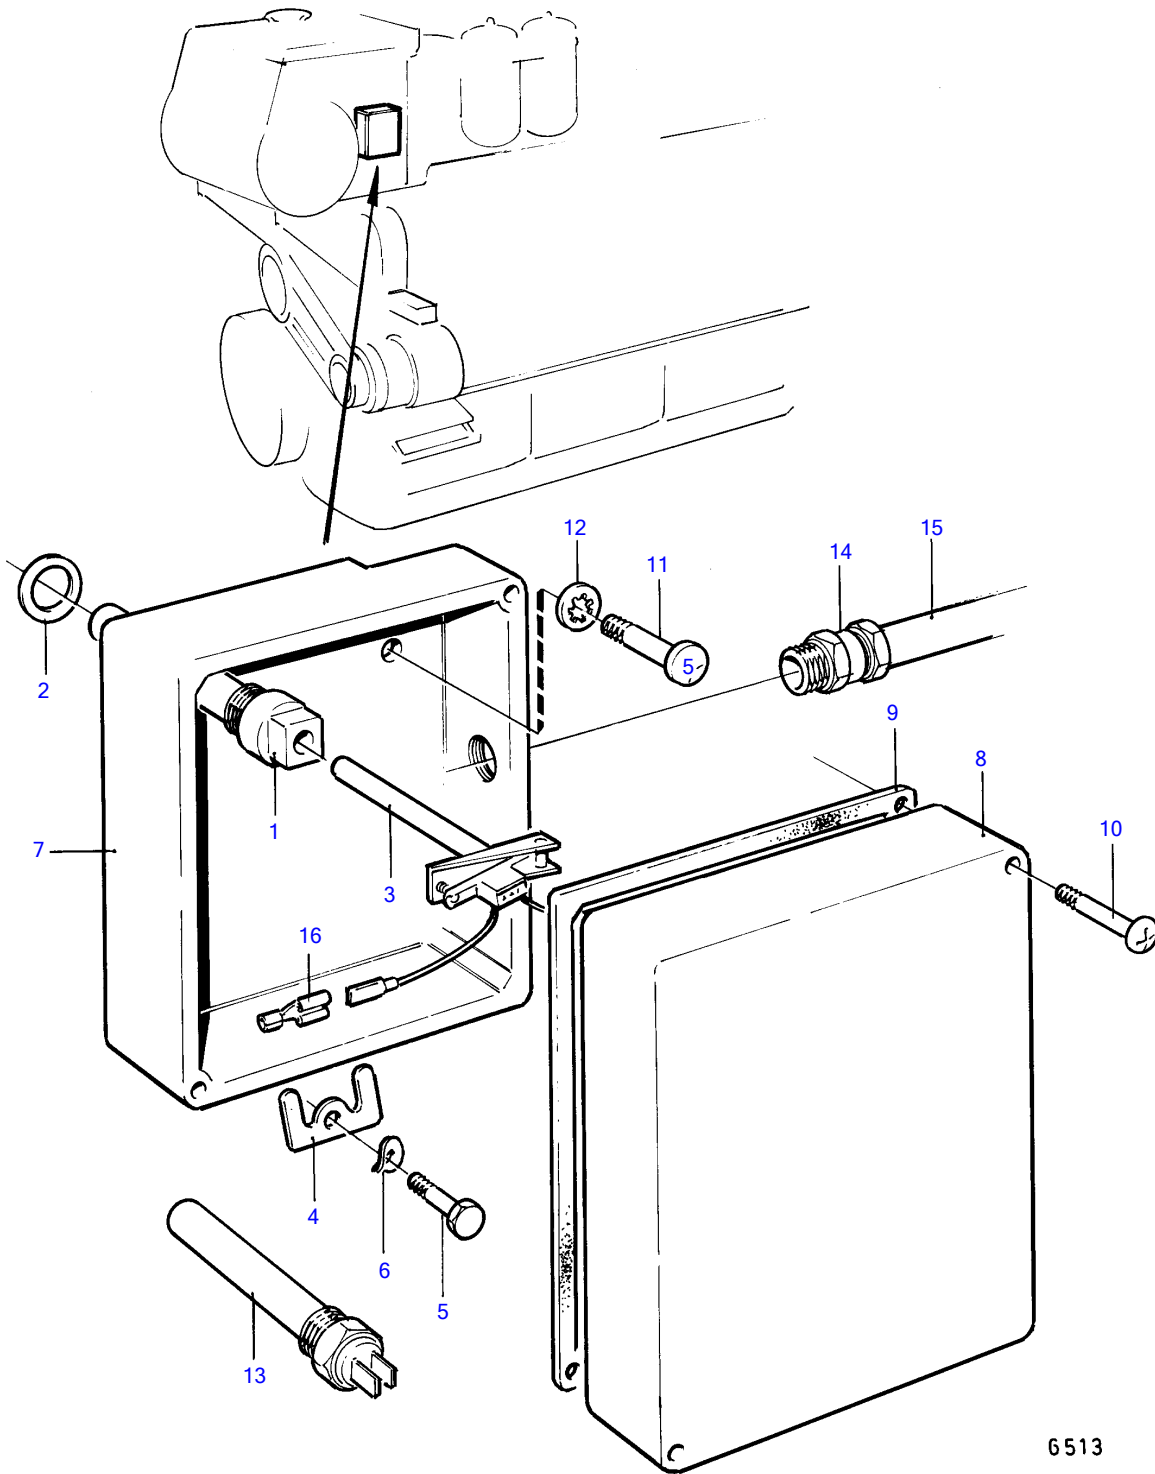

TMD120B

6513

TMD120B

REF	PART NO.	QTY	DESCRIPTION	SEE SEC.	NOTES
1	836718	1	Sleeve		
2	947626	1	Gasket		
3	837472	1	Thermo monitor		Replaced by 1ea 841765 alternator, 1ea 841812 pulley, 1ea 845021 tension iron, 1ea 949607 lever, 1ea 955780 plate, 1ea 955781 plate and 1ea 941905 resilient lever.
4	(837396)	1	Lock washer		Obsolete part
5	956076	1	Cross recessed screw		
6	941905	1	Spring washer		
7	837391	1	Housing		
8	837392	1	Cardboard tube		
9	837424	1	Gasket		
10	956301	2	Cross recessed screw		
11	956568	2	Hex. socket screw		
12	941907	2	Spring washer		
13	837044	1	Temperature sensor		Class see group 2B
14	881192	1	Grommet		
15		X	cables		Can't be used on alternator 841765.
16		X	cable terminals	14577	