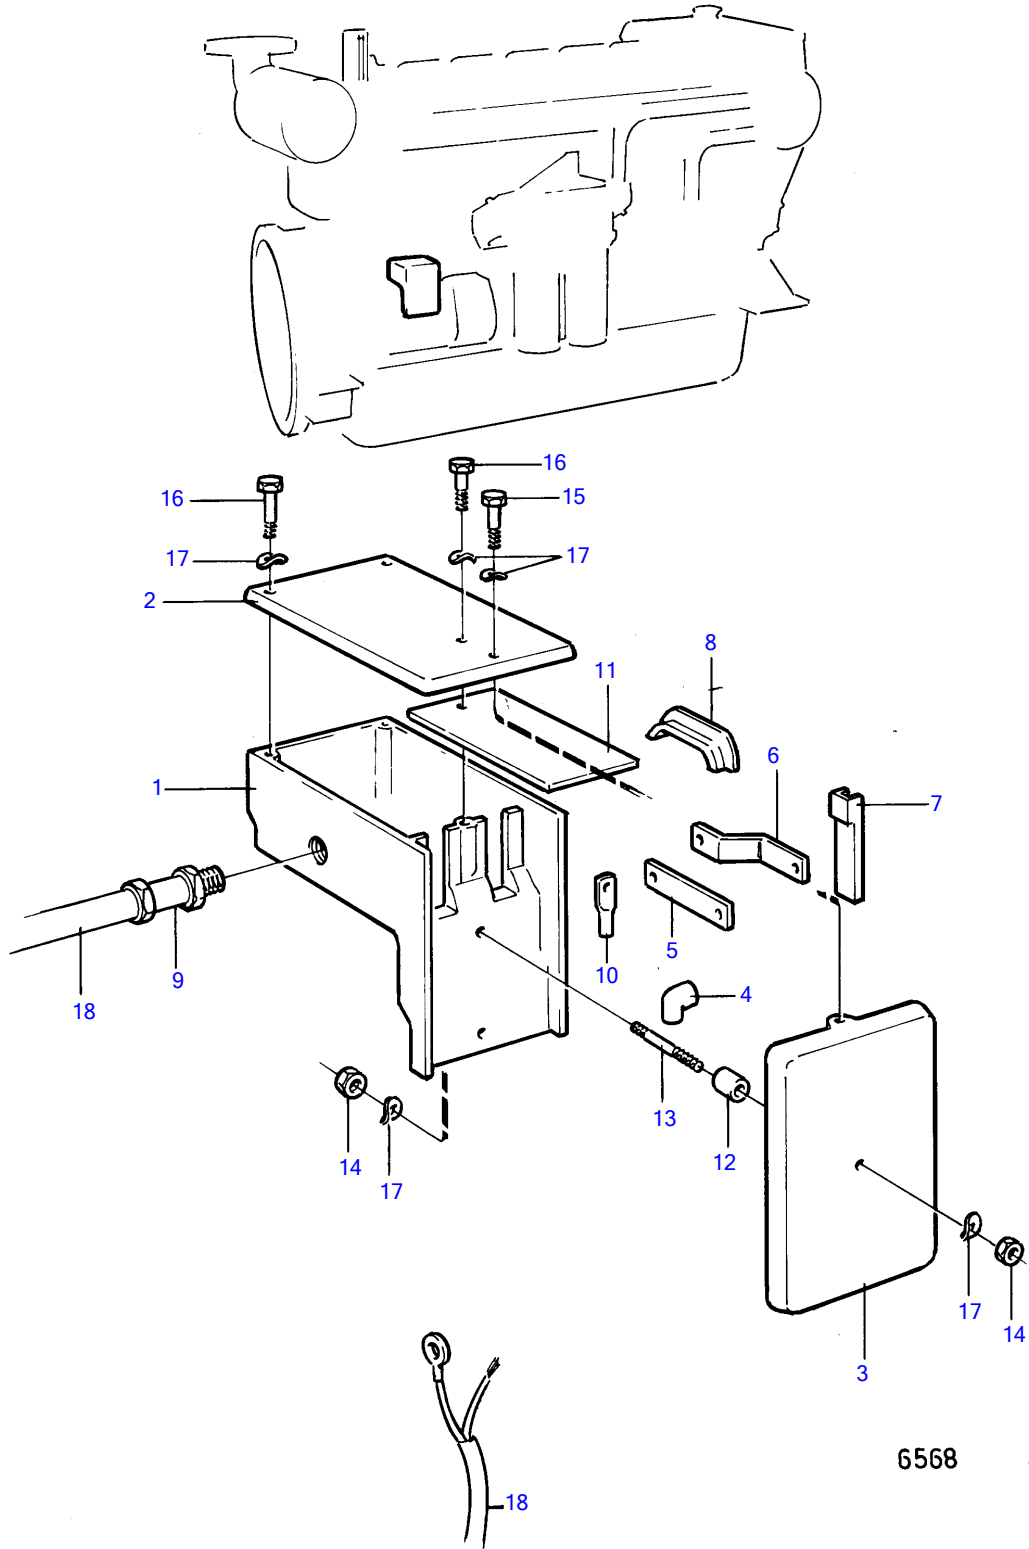

TMD120B

TMD120B

REF	PART NO.	QTY	DESCRIPTION	SEE SEC.	NOTES
1	(837377)	1	Clutch housing		Obsolete part
2	837378	1	Cardboard tube		
3	837379	1	Cardboard tube		
4	837485	2	Clamping sleeve		
5	837483	1	Guide rail		
6	837484	1	Guide rail		
7	(837486)	4	Housing		Obsolete part
8	837488	1	Sealing strip		
9	822327	1	Grommet		
10		X	cable terminals	14577	
11	837558	1	Guard plate		
12	192618	X	Hose		L=50mm
13	946945	1	Stud		
14	955825	2	Hexagon nut		
15	955513	1	Hexagon screw		
16	940117	3	Hexagon screw		
17	941906	6	Spring washer		
18		X	cables		Can't be used on alternator 841765.