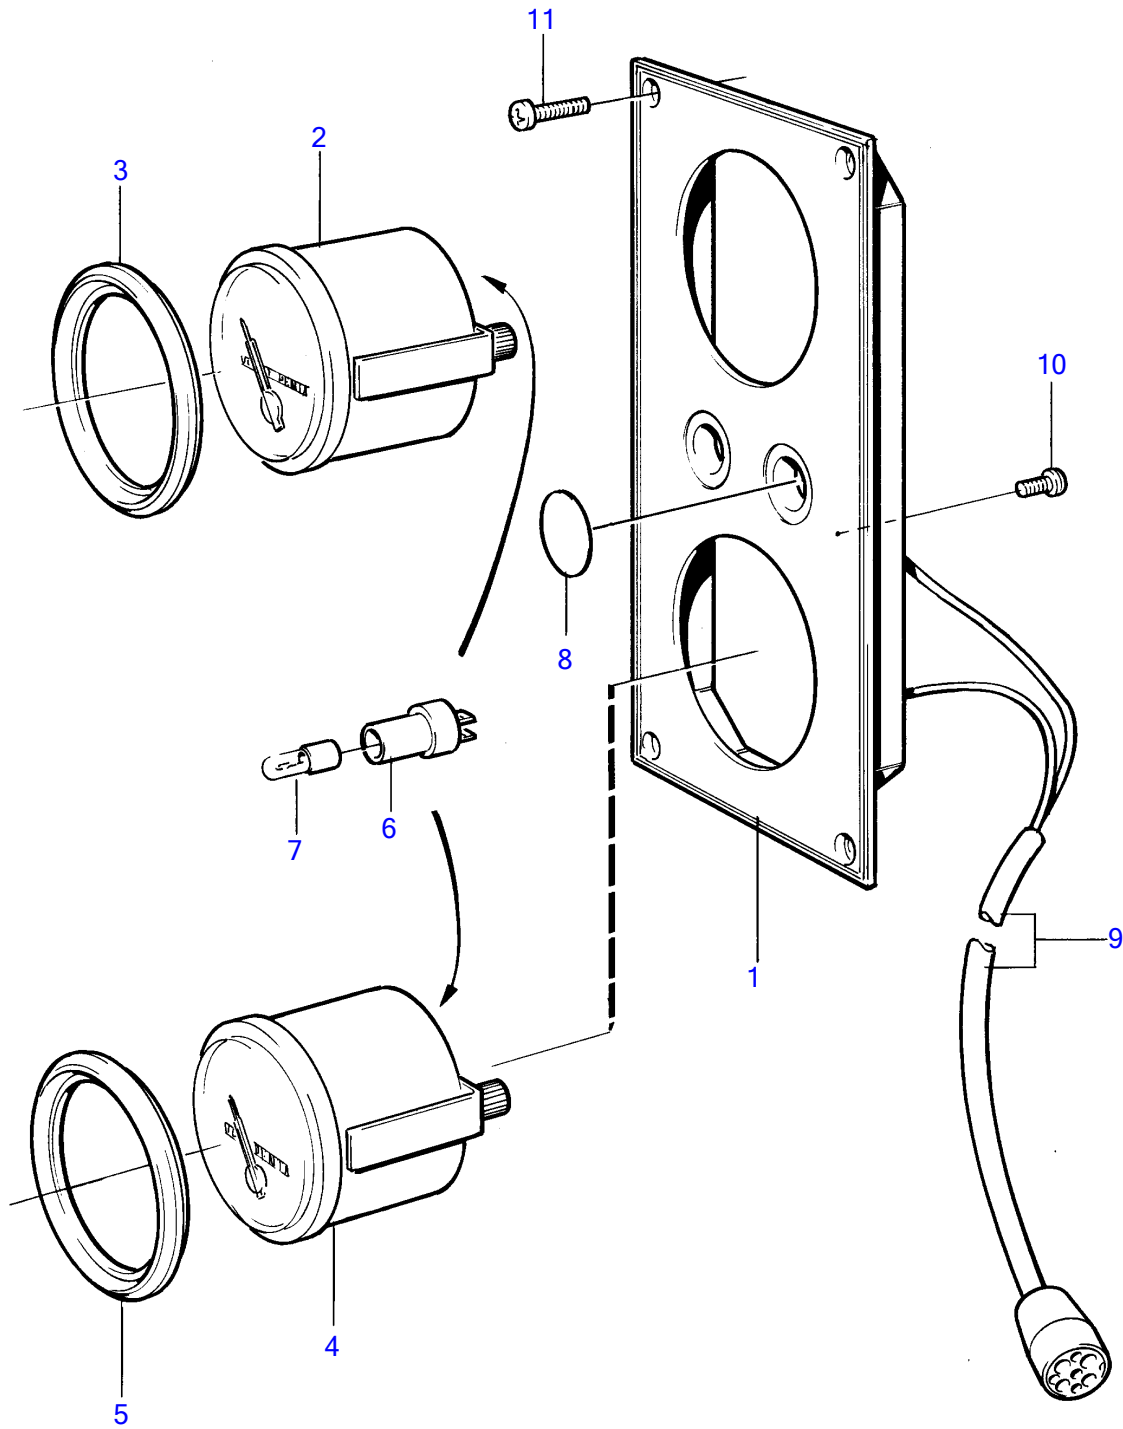

TMD120B

## TMD120B

REF	PART NO.	QTY	DESCRIPTION	NOTES
1	(828604)	1	Instrument panel	Obsolete part
2	828622	1	Oil pressure gauge	
3	828542	1	Front ring	
4	828626	1	Pressure gauge	
5	828542	1	Front ring	
6	808175	2	Lamp socket	
7	182059	2	Bulb	
8	828607	2	Cover plate	
9		1	cabl e unit	Spec. 867057, 867058, 867059, 867279.
10	949947	1	Cross recessed screw	(966832)
11	828647	4	Screw	