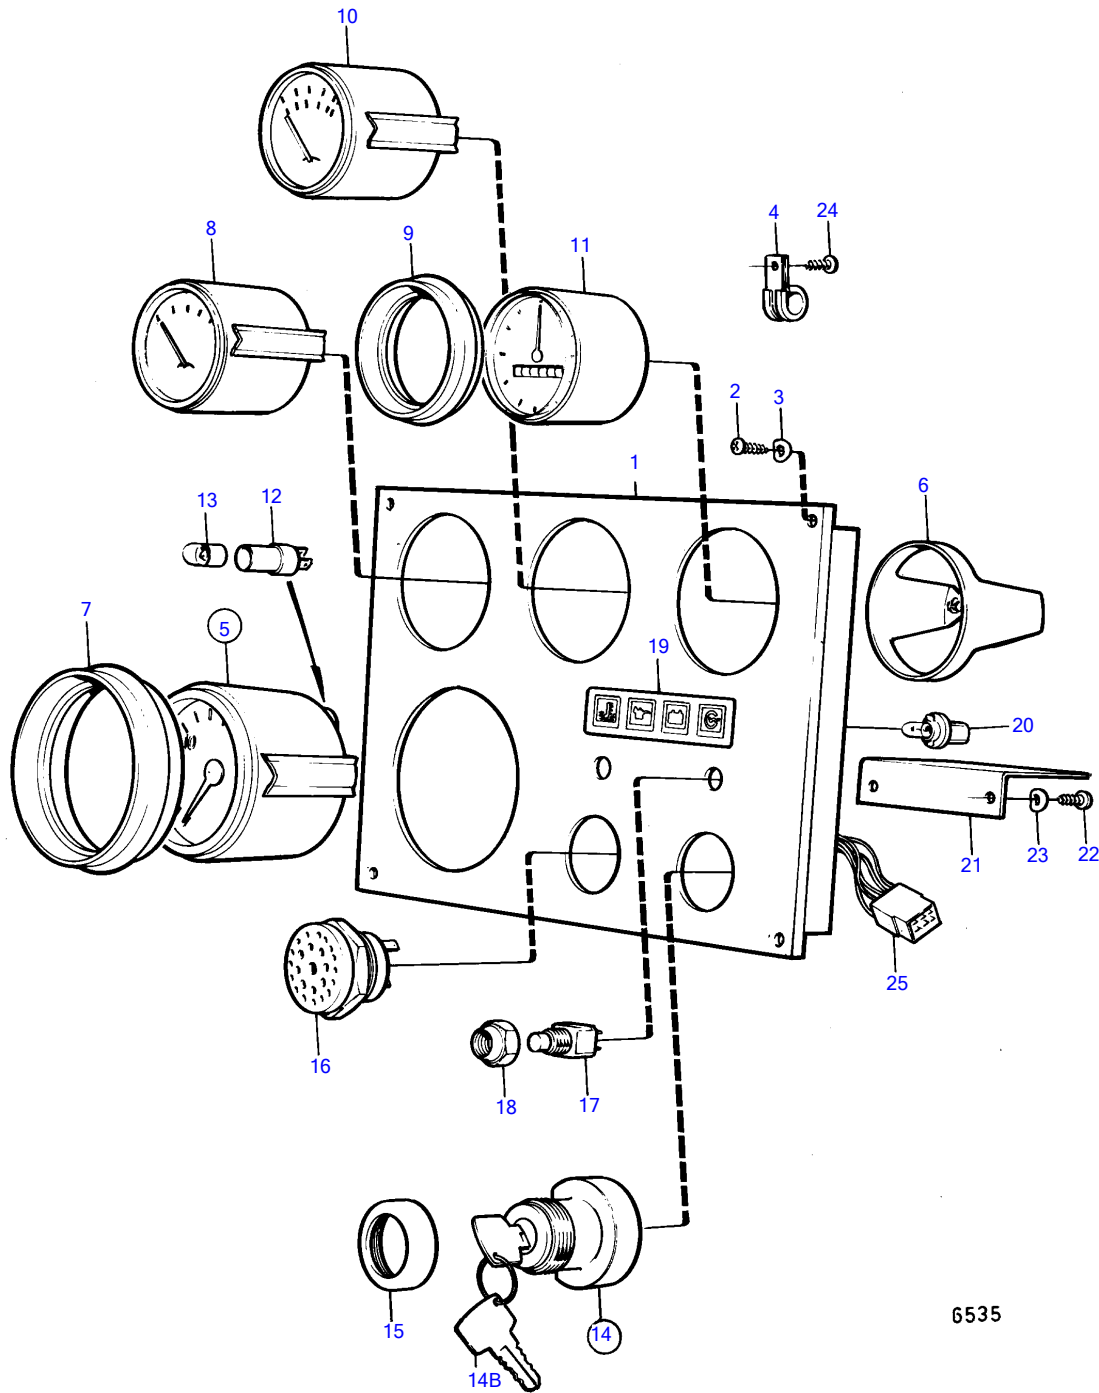

TMD120B

TMD120B

REF	PART NO.	QTY	DESCRIPTION	SEE SEC.	NOTES
1	828588	1	Instrument panel		
2	965168	4	Cross recessed screw		
3	(940120)	4	Washer		Obsolete part
4	952629	1	Clamp		
5	828600	1	Tachometer		
6	(828558)	1	• Attaching ring		Obsolete part
7	828559	1	Front ring		
8	828613	1	Thermometer		
9	828542	3	Front ring		
10	828619	1	Oil pressure gauge		
11	828630	1	Voltmeter		
12	808175	4	Lamp socket		
13	182059	4	Bulb		
14	828582	1	Starter switch		
14B	(828676)	2	• Key		Obsolete part
			Bulletin P-36-4-1	P-36-4-1-EN	Deleted Part No's for Keys
15	1581184	1	Round nut		
16	828587	1	Buzzer		
17	828584	1	Toggle switch		Alarm-alarm system
	828585	1	Toggle switch		
18	828586	2	Nut		
19	828560	1	Symbol strip		
20	966327	4	Bulb		
21	828605	1	Circuit board		
22	941610	2	Cross recessed screw		
23	941904	2	Spring washer		
24	949947	1	Cross recessed screw		(966832)
25		1	cable unit		
		X	cables and terminals	14577	