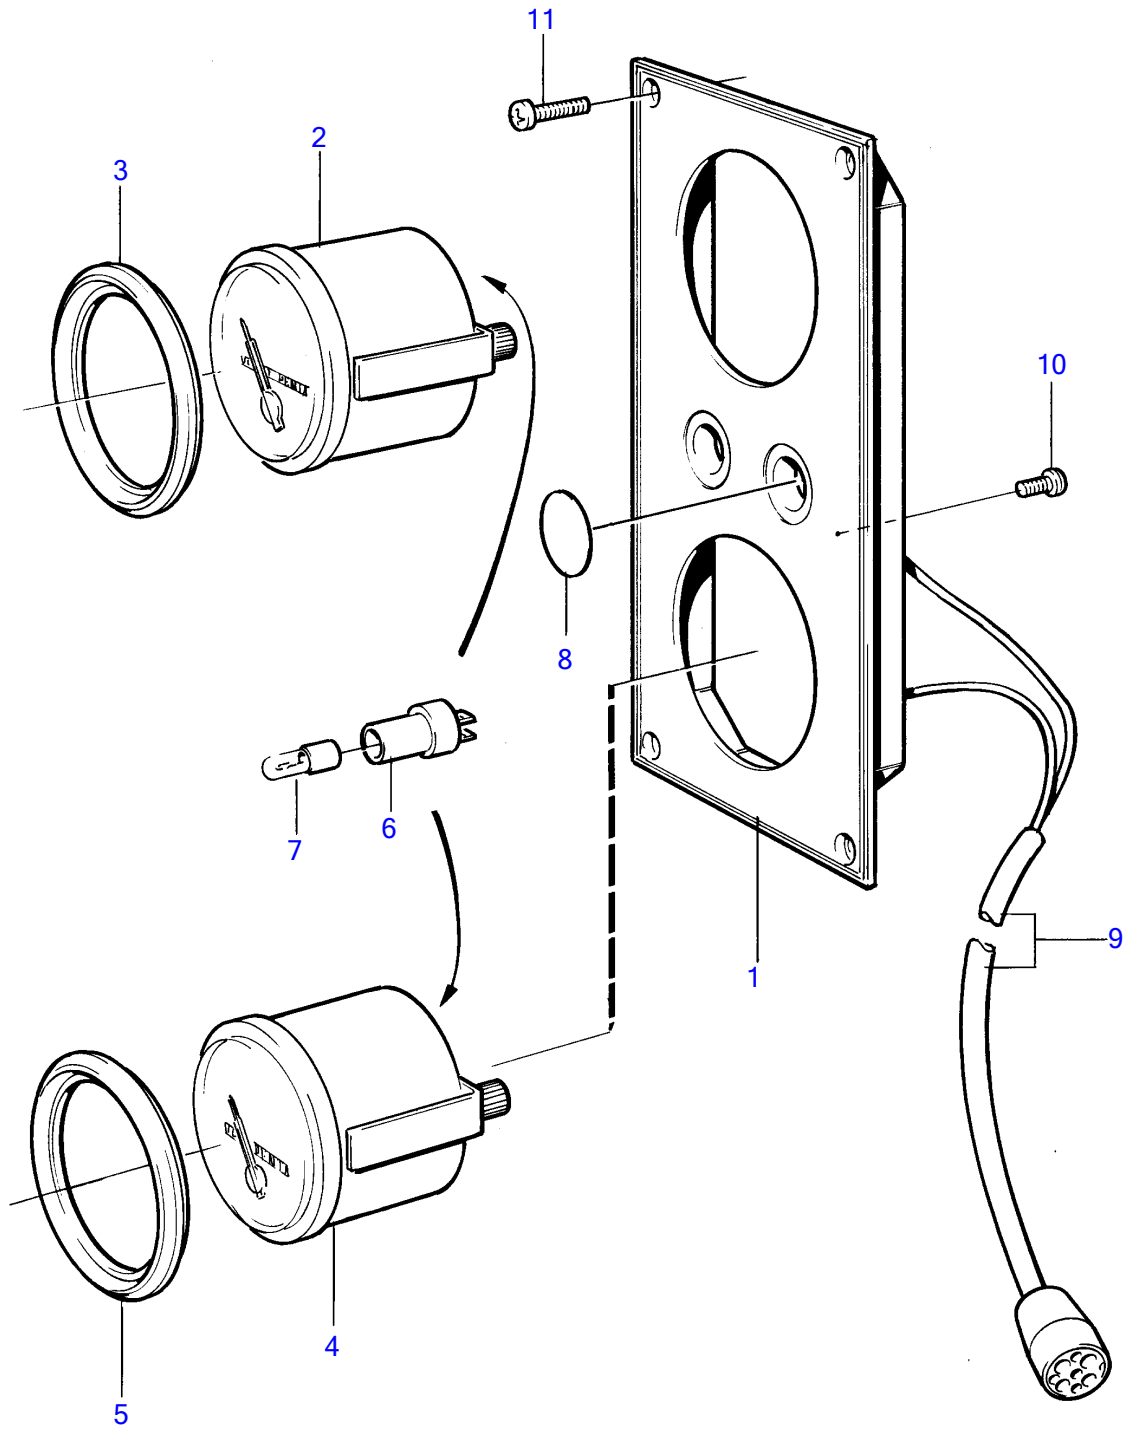

TMD120B

## TMD120B

REF	PART NO.	QTY	DESCRIPTION	NOTES
1	(828604)	1	Instrument panel	Obsolete part
2	828622	1	Oil pressure gauge	
3	828542	1	Front ring	
4	828626	1	Pressure gauge	
5	828542	1	Front ring	
6	808175	2	Lamp socket	
7	182059	2	Bulb	
8	828607	2	Cover plate	
9		1	cabl e unit	Spec. 867057, 867058, 867059, 867279. (966832)
10	949947	1	Cross recessed screw	
11	828647	4	Screw	