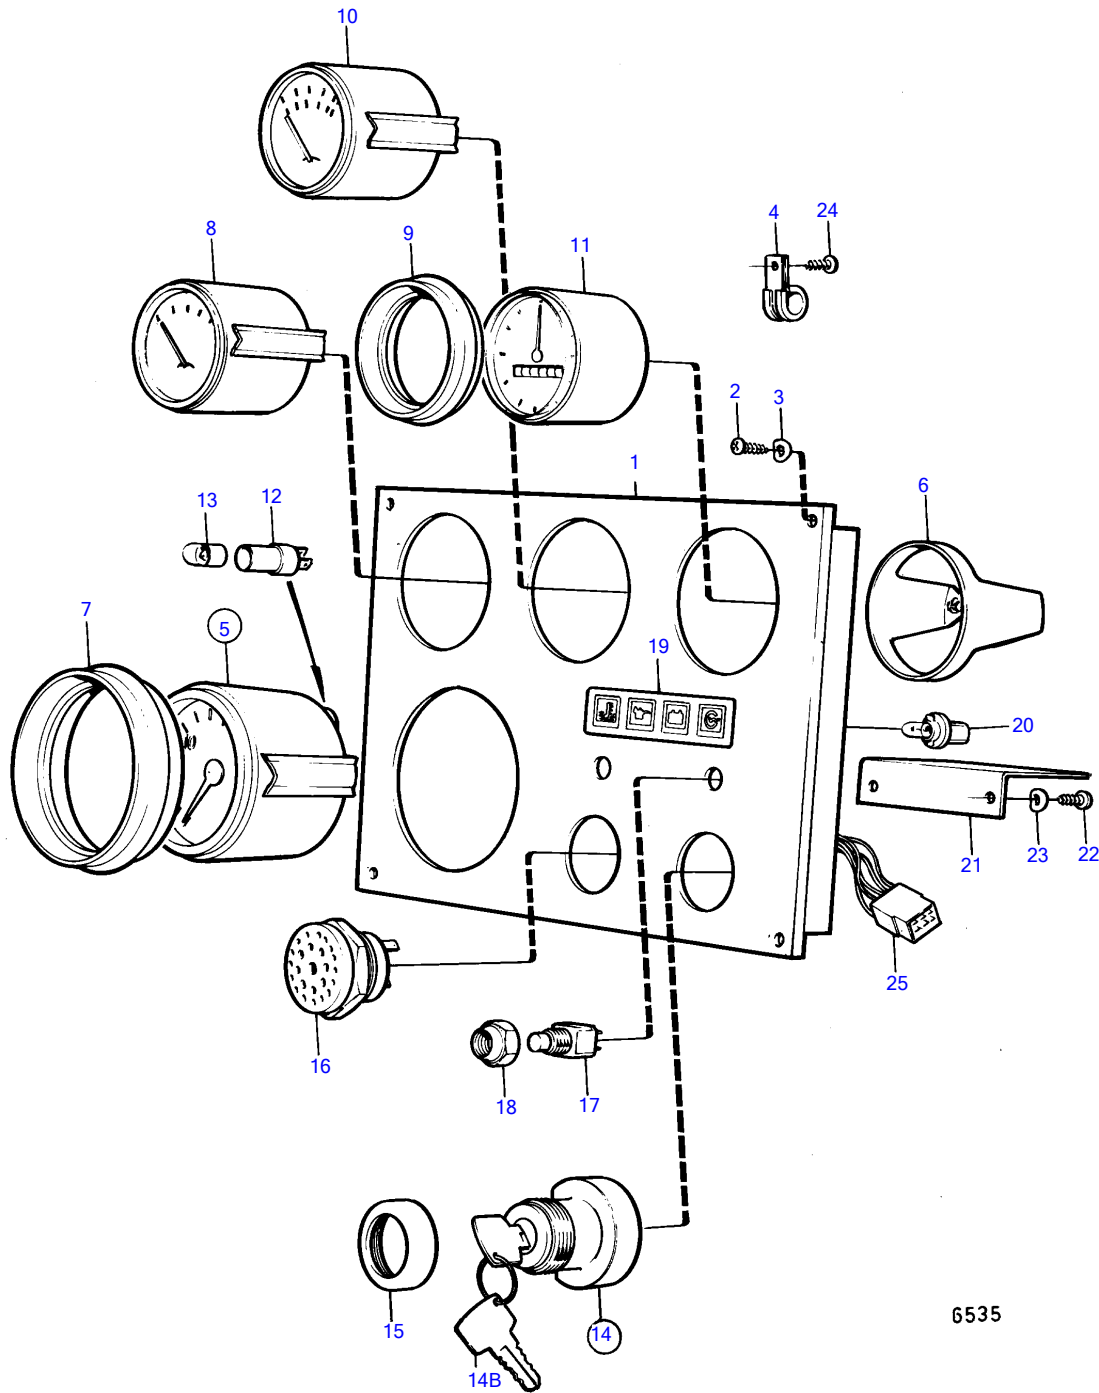

TMD120B

## TMD120B

REF	PART NO.	QTY	DESCRIPTION	SEE SEC.	NOTES
1	828588	1	Instrument panel		
2	965168	4	Cross recessed screw		
3	(940120)	4	Washer		Obsolete part
4	952629	1	Clamp		
5	828600	1	Tachometer		
6	(828558)	1	• Attaching ring		Obsolete part
7	828559	1	Front ring		
8	828613	1	Thermometer		
9	828542	3	Front ring		
10	828619	1	Oil pressure gauge		
11	828630	1	Voltmeter		
12	808175	4	Lamp socket		
13	182059	4	Bulb		
14	828582	1	Starter switch		
14B	(828676)	2	• Key		Obsolete part
			Bulletin P-36-4-1	P-36-4-1-EN	Deleted Part No's for Keys
15	1581184	1	Round nut		
16	828587	1	Buzzer		
17	828584	1	Toggle switch		Alarm-alarm system
	828585	1	Toggle switch		
18	828586	2	Nut		
19	828560	1	Symbol strip		
20	966327	4	Bulb		
21	828605	1	Circuit board		
22	941610	2	Cross recessed screw		
23	941904	2	Spring washer		
24	949947	1	Cross recessed screw		(966832)
25		1	cable unit		
		X	cables and terminals	14577	