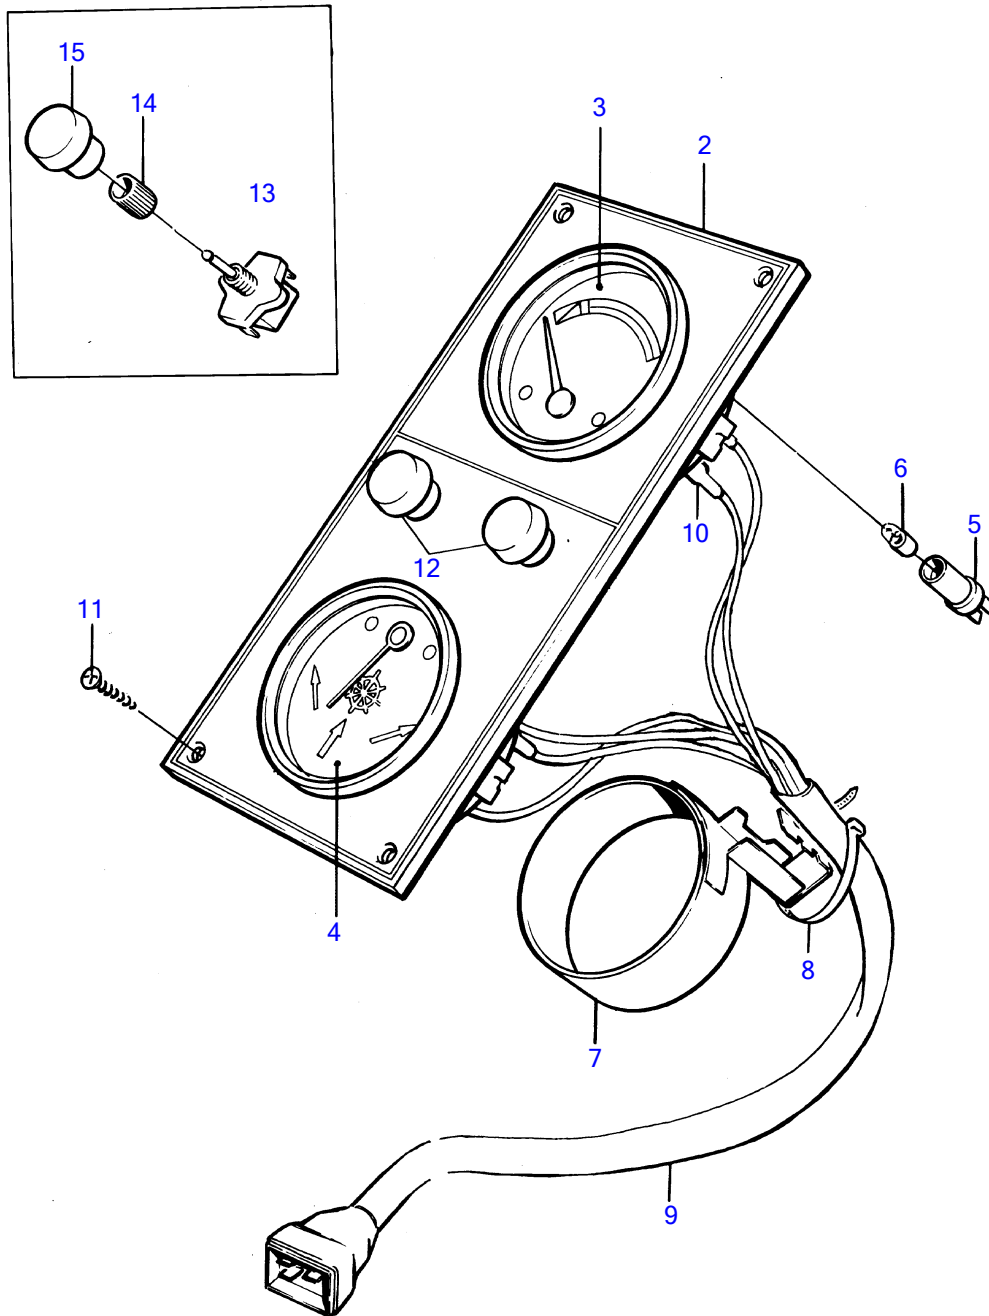

1

5445

REF	PART NO.	QTY	DESCRIPTION	SEE SEC.	NOTES
1	(837996)	1	Instrument panel		24V, Obsolete part
2	(837539)	1	• Instrument plate		Obsolete part
3	(837761)	1	• Tank gauge		Obsolete part
4	(837731)	1	• Rudder indicator		Obsolete part
5	808175	2	• Lamp socket		
6	182059	2	• Bulb		
7	(837859)	1	• Anchorage		Obsolete part
8	948210	X	• Cable tie		(827353)
9	(837998)	1	• Cable trunk		Obsolete part
10		X	• • cable and cable terminals	14577	
11	944540	4	• • • Screw		
12	845071	2	• • • Plug		
13	(875819)	X	Switch		Obsolete part
14	843002	X	Nut		
15	837726	X	Knob		