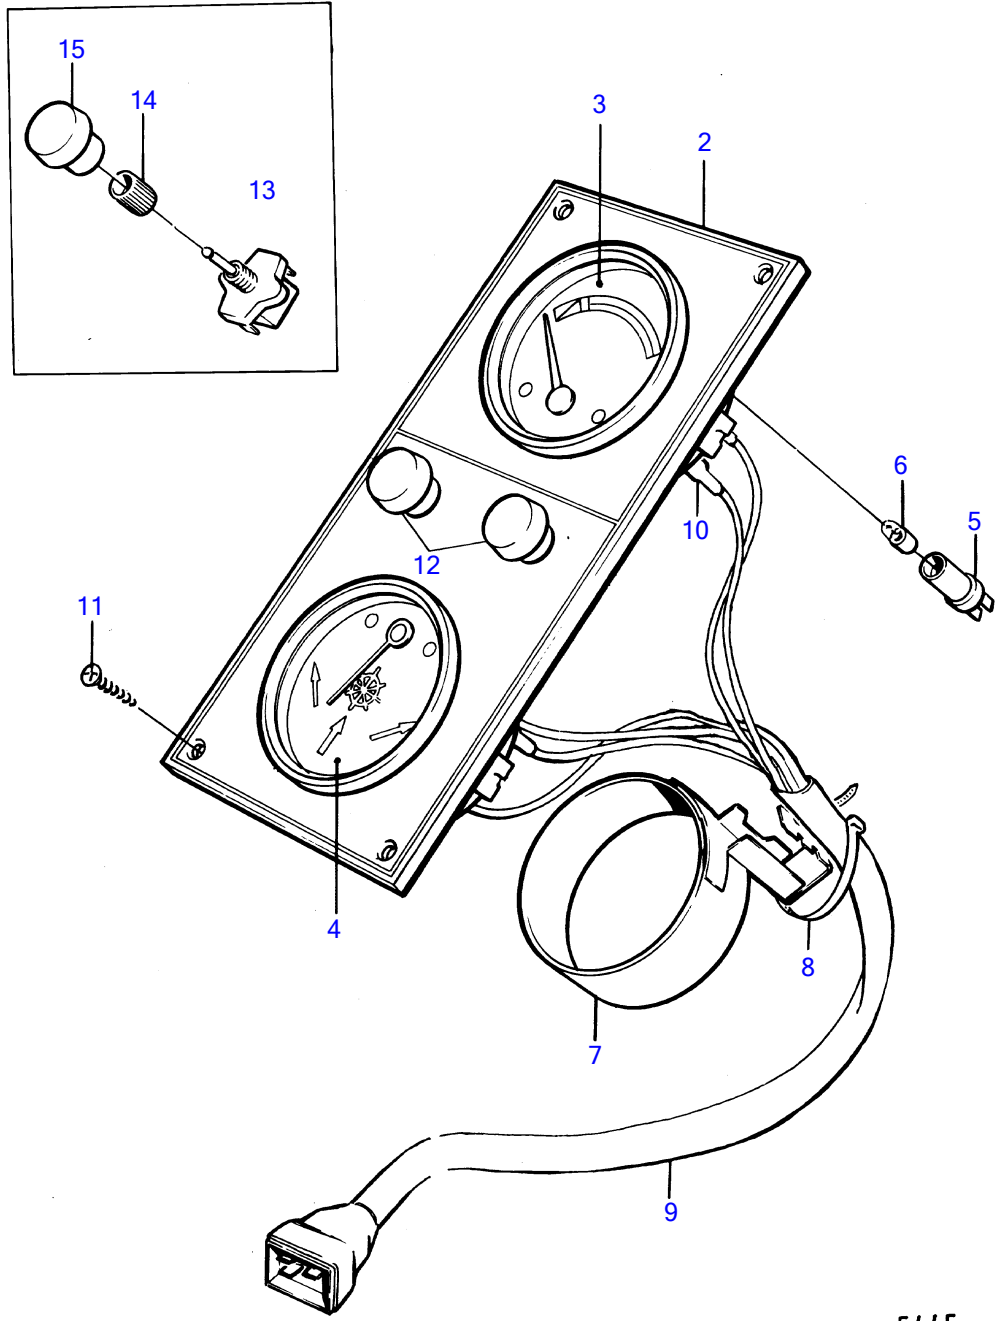

1

5445

REF	PART NO.	QTY	DESCRIPTION	SEE SEC.	NOTES
1	(837995)	1	Instrument panel		12V, Obsolete part
2	(837539)	1	• Instrument plate		Obsolete part
3	(837762)	1	• Tank gauge		Obsolete part
4	(837732)	1	• Rudder indicator		Obsolete part
5	808175	2	• Lamp socket		
6	19923	2	• Bulb		
7	(837859)	1	• Anchorage		Obsolete part
8	948210	X	• Cable tie		(827353)
9	(837998)	1	• Cable trunk		Obsolete part
10		X	• • cable and cable terminals	14577	
11	944540	4	• • • Screw		
12	845071	2	• • • Plug		
13	(875819)	X	Switch		Obsolete part
14	843002	X	Nut		
15	837726	X	Knob		