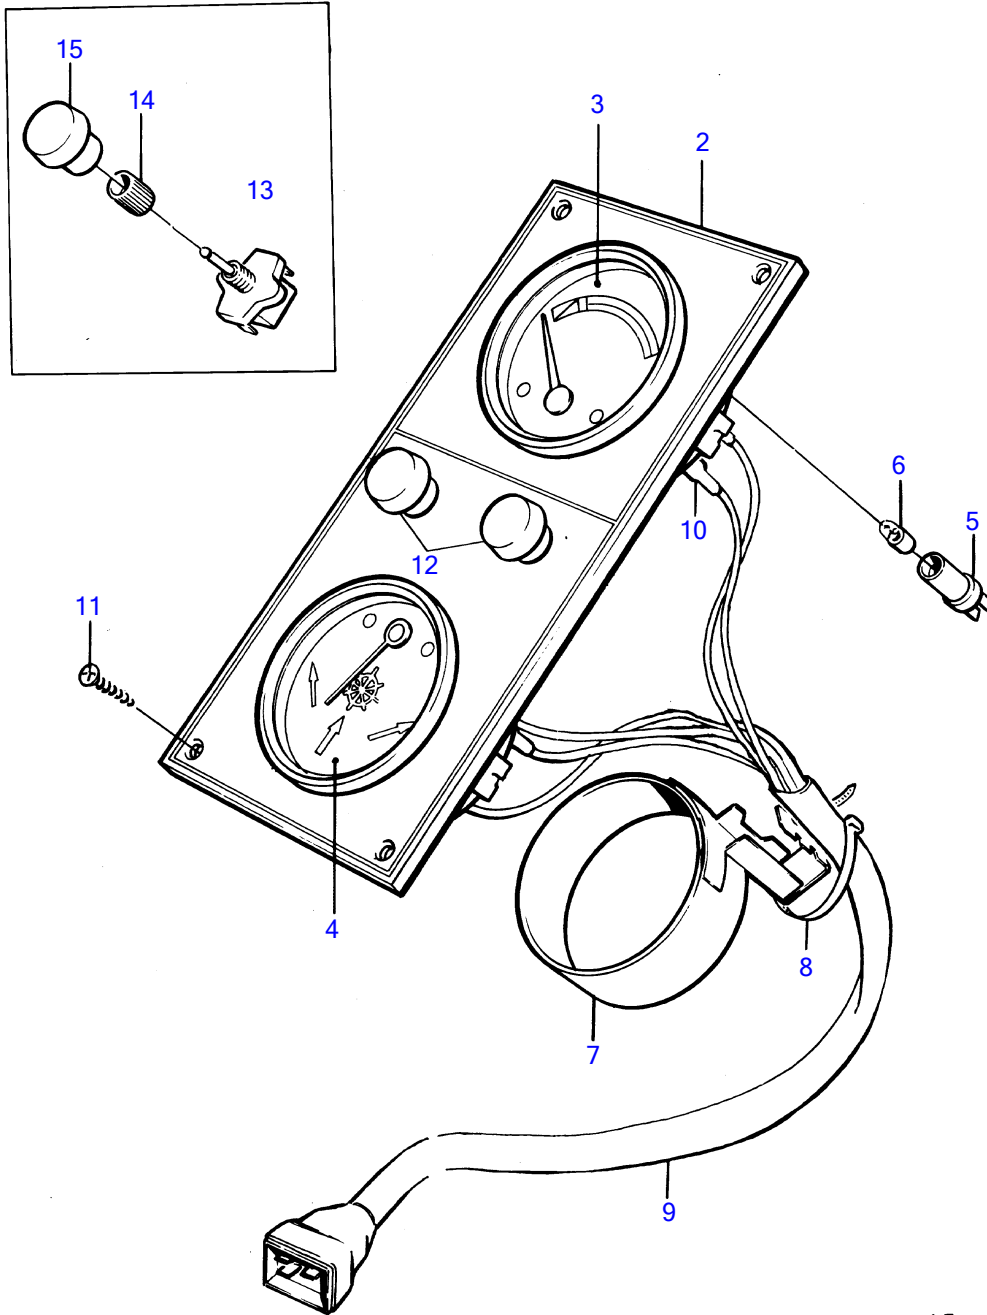

1

5445

REF	PART NO.	QTY	DESCRIPTION	SEE SEC.	NOTES
1	(837995)	1	Instrument panel		12V, Obsolete part
2	(837539)	1	• Instrument plate		Obsolete part
3	(837762)	1	• Tank gauge		Obsolete part
4	(837732)	1	• Rudder indicator		Obsolete part
5	808175	2	• Lamp socket		
6	19923	2	• Bulb		
7	(837859)	1	• Anchorage		Obsolete part
8	948210	X	• Cable tie		(827353)
9	(837998)	1	• Cable trunk		Obsolete part
10		X	• • cable and cable terminals	14577	
11	944540	4	• • • Screw		
12	845071	2	• • • Plug		
13	(875819)	X	Switch		Obsolete part
14	843002	X	Nut		
15	837726	X	Knob		