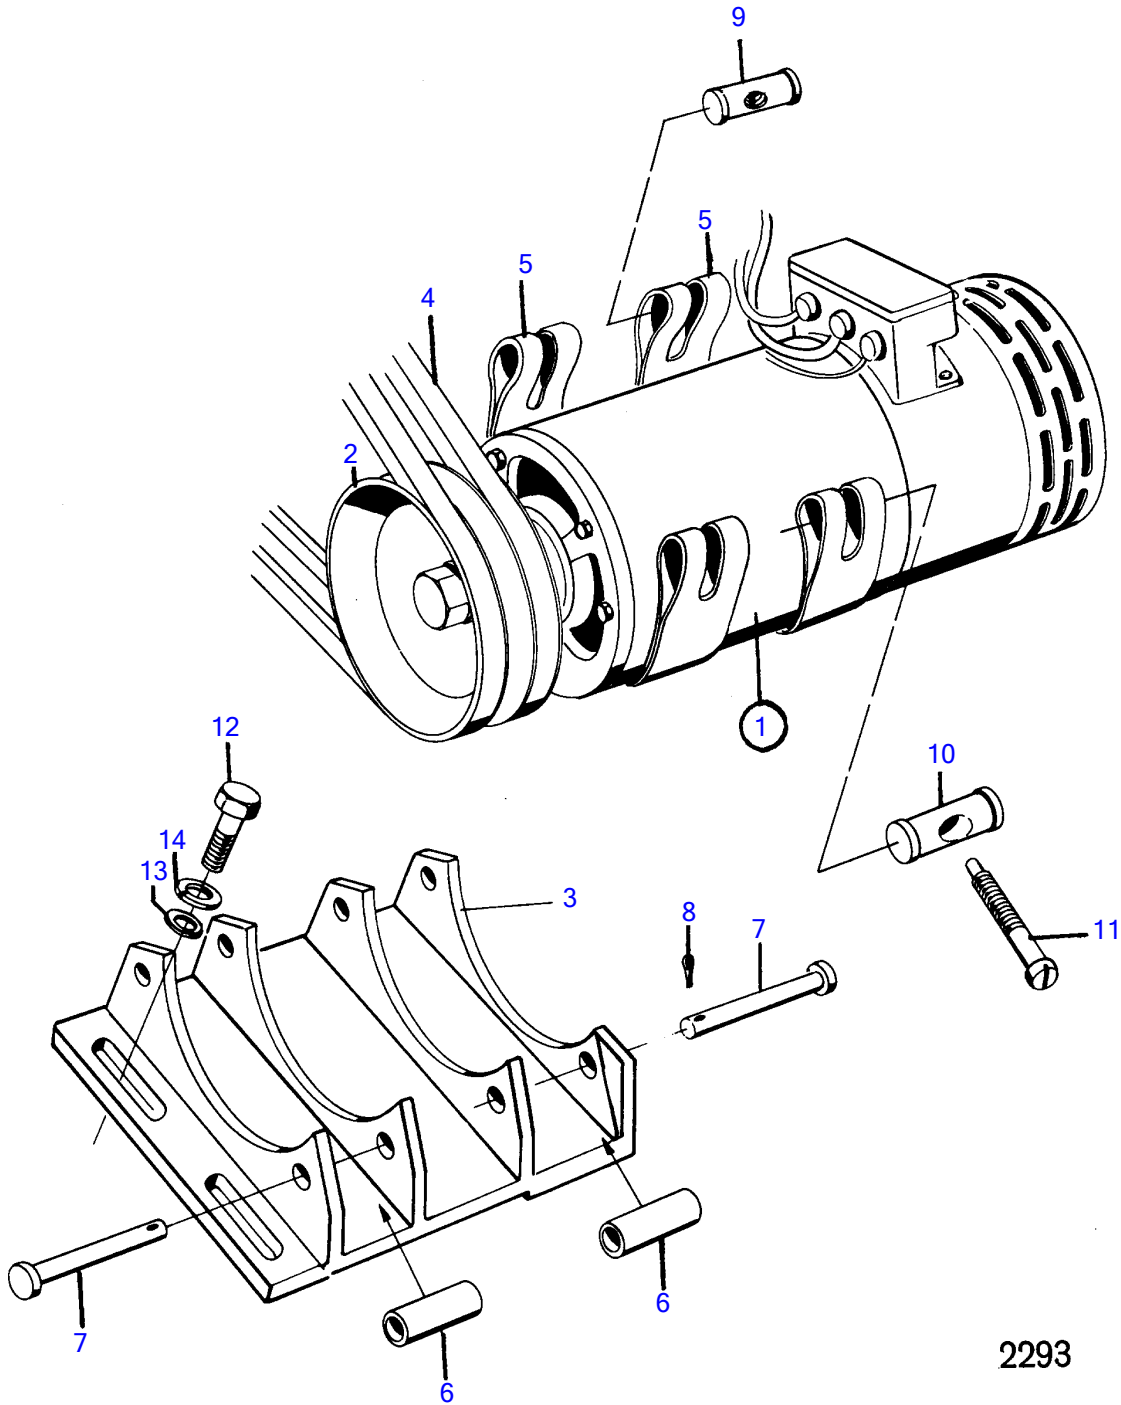

MD120A, TMD120A, TAMD120A

MD120A, TMD120A, TAMD120A

REF	PART NO.	QTY	DESCRIPTION	SEE SEC.	NOTES
1	(233621)	1	Alternator		28V 62A, Obsolete part
			.	14562	
2	(823694)	1	Pulley		Obsolete part
3	(823693)	1	Bracket		Obsolete part
4	958362	1	V-belt		
5	(414401)	4	Tensioning band		Obsolete part
6		4			
7	(15491)	4	Bolt		Obsolete part
8	907849	4	Split pin		
9	31404	2	Clevis pin, threaded		
10	31405	2	Pin		
11	31406	2	Hexagon screw		
12	955525	4	Hexagon screw		
13	955894	4	Washer		
14	941907	4	Spring washer		