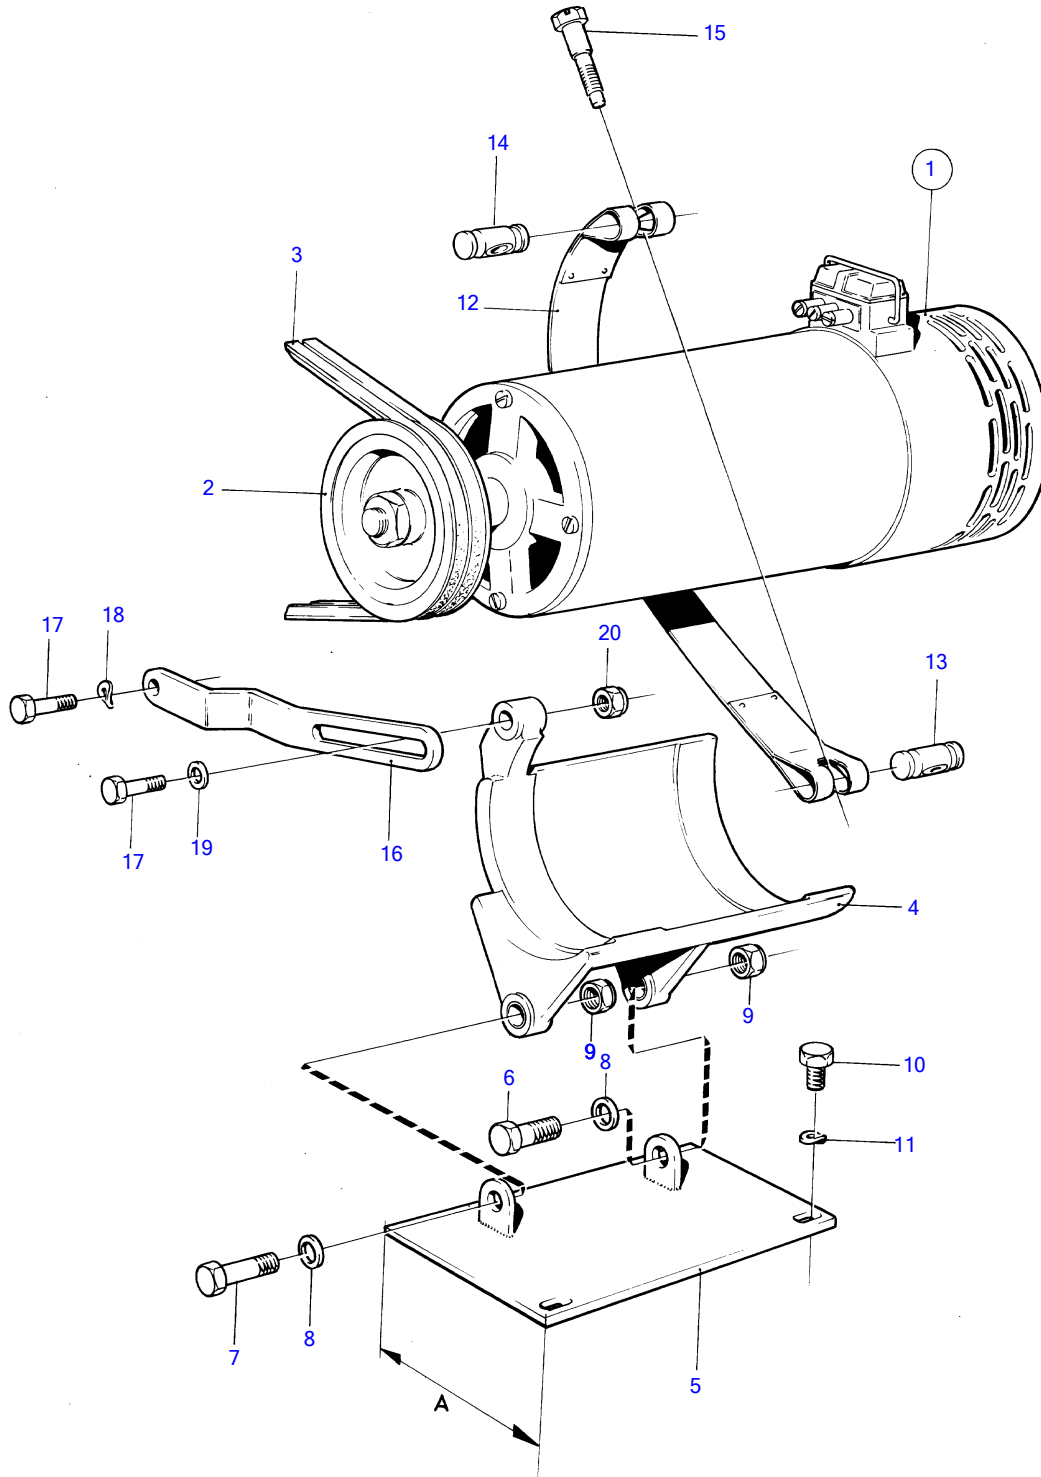

MD120A, TMD120A, TAMD120A

## MD120A, TMD120A, TAMD120A

REF	PART NO.	QTY	DESCRIPTION	SEE SEC.	NOTES
1	(77616)	1	Alternator		28V 38A, Obsolete part
			.	14561	
2	(822856)	1	Pulley		D=122,5mm, Obsolete part
	(822857)	1	Pulley		D=147mm, Obsolete part
3	958360	1	V-belt		L=1125mm
	958361	1	V-belt set		L=1150mm
4	(822854)	1	Shelf		Obsolete part
5		1	bracket		Spec. 867131., Early type A=70mm
	823935	1	Bracket		Late type A=135mm
6	(822584)	1	Screw		Obsolete part
7	955550	1	Hexagon screw		
8	955897	2	Washer		
9	950355	2	Lock nut		
10	940135	4	Hexagon screw		
11	941907	4	Spring washer		
12	(42278)	2	Tensioning band		Obsolete part
13	31404	2	Clevis pin, threaded		
14	31405	2	Pin		
15	31406	2	Hexagon screw		
16	(822582)	1	Tensioner		Obsolete part
17	955536	2	Hexagon screw		
18	942336	1	Spring washer		
19	940097	1	Washer		
20	950354	1	Lock nut		