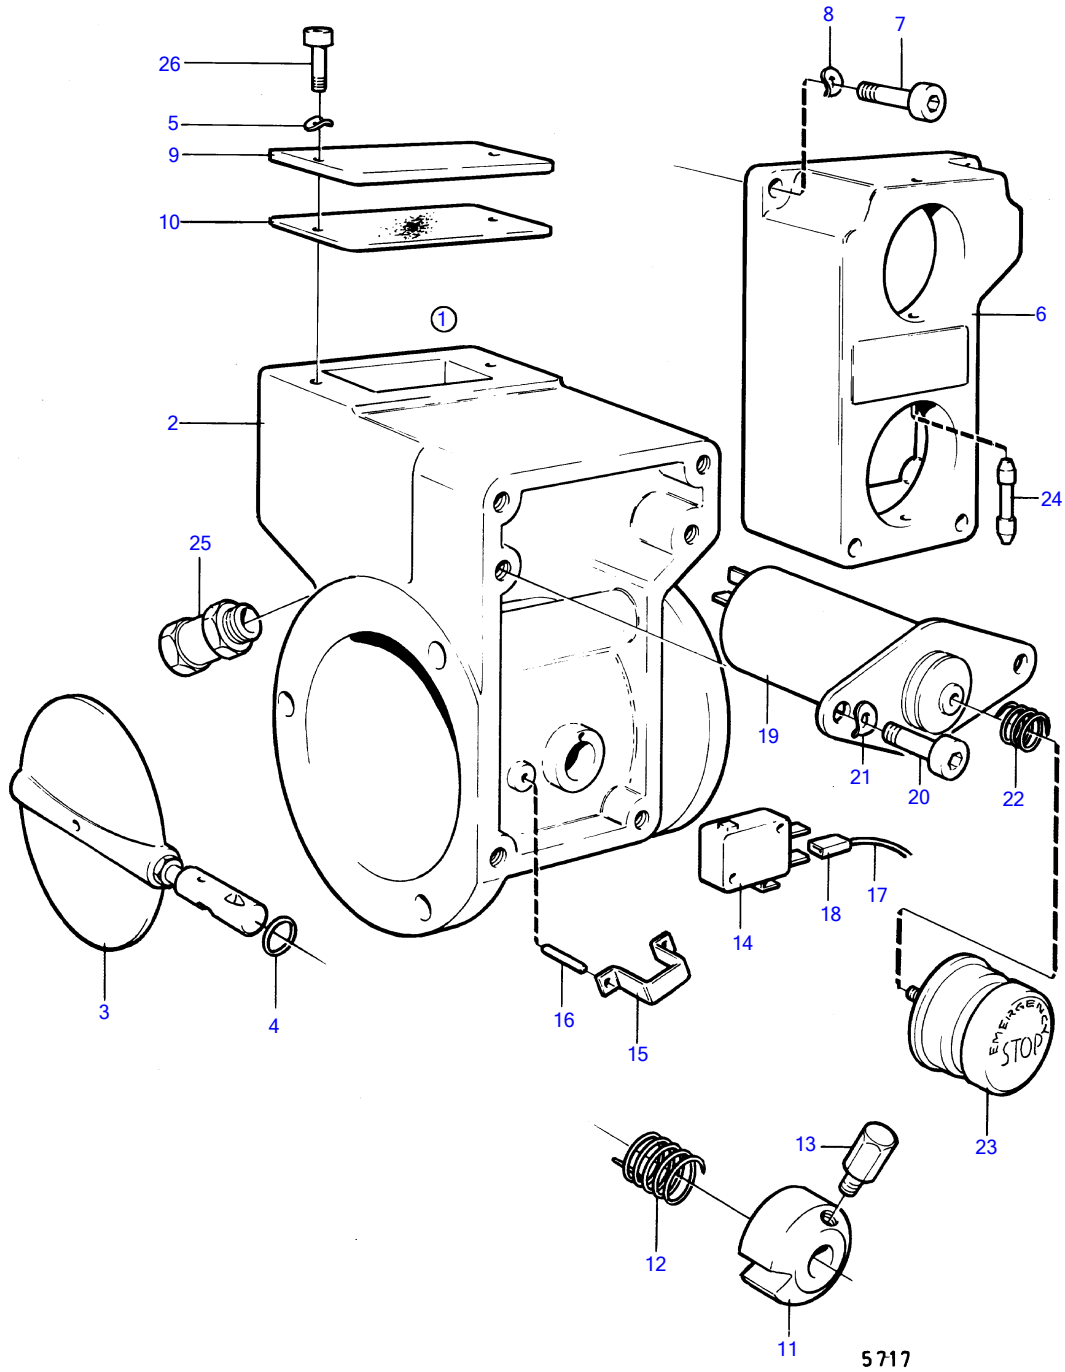

TMD120A, TAMD120A, TAMD120B

## TMD120A, TAMD120A, TAMD120B

REF	PART NO.	QTY	DESCRIPTION	SEE SEC.	NOTES
1	(845590)	1	Shutter housing		Obsolete part
2		1	• housing		
3		1	• shutter		
4	925053	1	• O-ring		
5	941905	2	Spring washer		
6	(842893)	1	Cardboard tube		Obsolete part
7	959190	4	Hex. socket screw		
8	941905	4	Spring washer		
9	843696	1	Cardboard tube		
10	(843697)	1	Gasket		Obsolete part
11	842899	1	Spacer sleeve		
12	(842898)	1	Spring		Obsolete part
13	842903	1	Knob		
14	850200	1	Toggle switch		
15	844574	1	Spring		
16	951938	2	Spring pin		
17			cables		Can't be used on alternator 841765.
18			cable terminals	14577	
19	842894	1	Stop solenoid		
20	942001	2	Hex. socket screw		
21	941906	2	Spring washer		
22	842900	1	Compression spring		
23	842897	1	Stop device		
24	842902	1	Spacer sleeve		
25	844576	1	Grommet		
26	941460	2	Hex. socket screw		