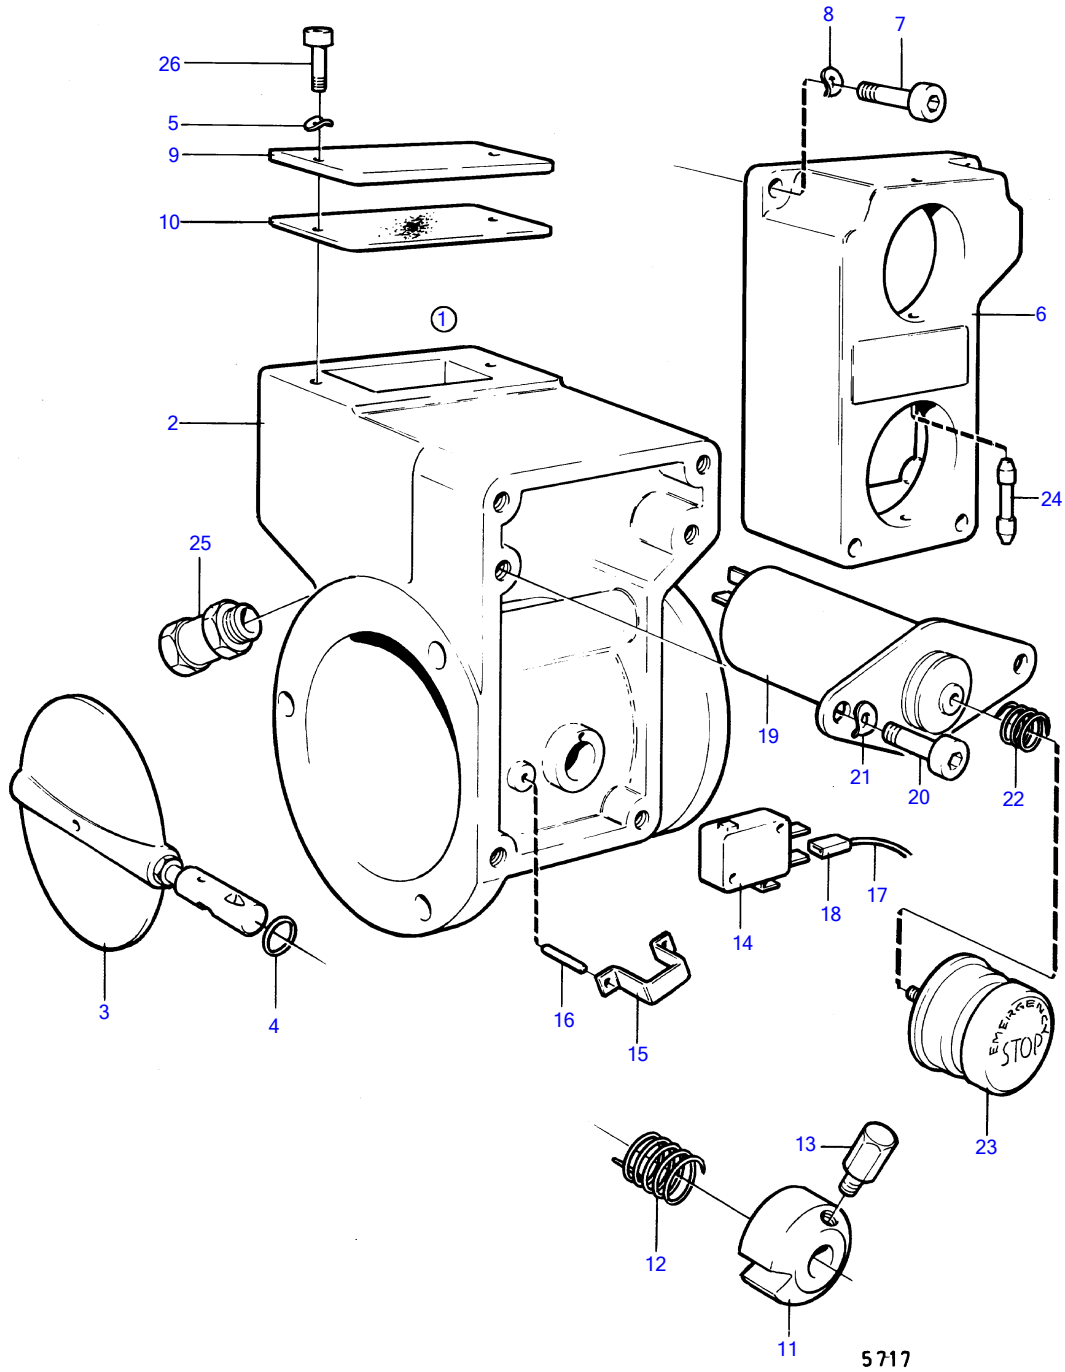

TMD120A, TAMD120A, TAMD120B

TMD120A, TAMD120A, TAMD120B

REF	PART NO.	QTY	DESCRIPTION	SEE SEC.	NOTES
1	(845590)	1	Shutter housing		Obsolete part
2		1	• housing		
3		1	• shutter		
4	925053	1	• O-ring		
5	941905	2	Spring washer		
6	(842893)	1	Cardboard tube		Obsolete part
7	959190	4	Hex. socket screw		
8	941905	4	Spring washer		
9	843696	1	Cardboard tube		
10	(843697)	1	Gasket		Obsolete part
11	842899	1	Spacer sleeve		
12	(842898)	1	Spring		Obsolete part
13	842903	1	Knob		
14	850200	1	Toggle switch		
15	844574	1	Spring		
16	951938	2	Spring pin		
17			cables		Can't be used on alternator 841765.
18			cable terminals	14577	
19	842894	1	Stop solenoid		
20	942001	2	Hex. socket screw		
21	941906	2	Spring washer		
22	842900	1	Compression spring		
23	842897	1	Stop device		
24	842902	1	Spacer sleeve		
25	844576	1	Grommet		
26	941460	2	Hex. socket screw		