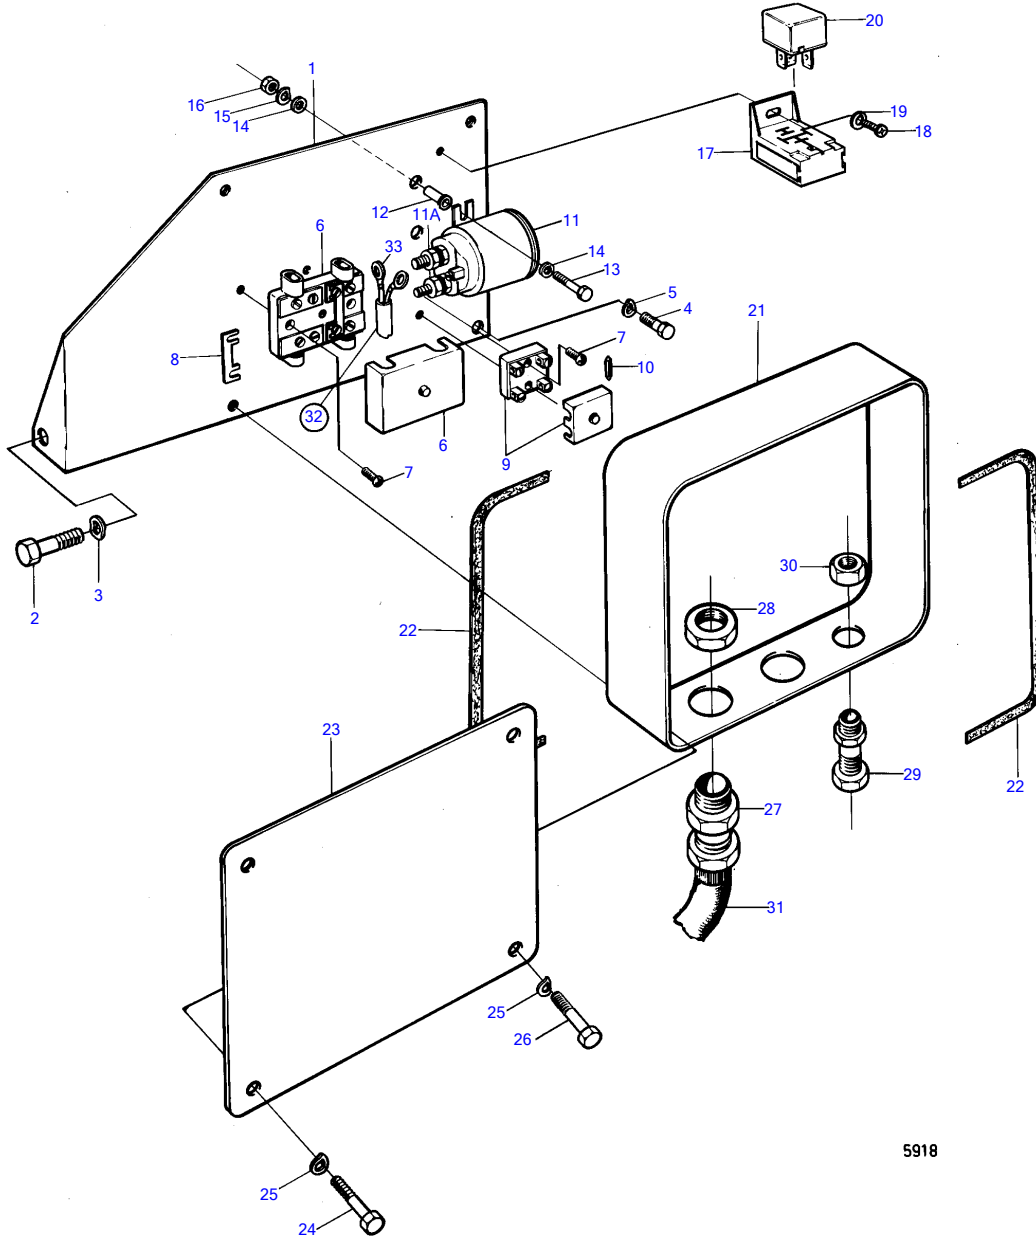

TAMD120B

5918

TAMD120B

REF	PART NO.	QTY	DESCRIPTION	SEE SEC.	NOTES
1	(844724)	1	Attaching plate		Obsolete part
2	955588	1	Hexagon screw		
3	941912	1	Spring washer		
4	955523	2	Hexagon screw		
	955523	1	Hexagon screw		Åkerman spec. 867446.
5	941907	2	Spring washer		
	941907	1	Spring washer		Åkerman spec. 867446.
6	1134336	1	Fuse box		
7	950021	4	Cross recessed screw		
8	1134337	2	Fuse		150A
9	(88578)	1	Fuse box		Obsolete part
10	11433	1	Fuse		8A
11	1577375	1	Relay		12V
	1577376	1	Relay		24V
11A	17624	2	Hexagon nut		
12	843108	2	Bushing		
13	955247	2	Hexagon screw		
14	960138	4	Washer		
15	941907	2	Spring washer		
16	17624	2	Hexagon nut		
17	946556	1	Housing		Åkerman spec. 867446.
18	950021	1	Cross recessed screw		Åkerman spec. 867446.
19	941905	1	Spring washer		Åkerman spec. 867446.
20	1504951	1	Relay		Åkerman spec. 867446.
21	(844725)	1	Cover		Åkerman spec. 867446., Obsolete part
22	(842730)	X	Sealing strip		Åkerman spec. 867446., L=1500mm, Obsolete part
23	(844726)	1	Cover		Åkerman spec. 867446., Obsolete part
24	955529	3	Hexagon screw		Åkerman spec. 867446.
25	941907	4	Spring washer		Åkerman spec. 867446.
26	955530	1	Hexagon screw		Åkerman spec. 867446.
27	881193	2	Grommet		Åkerman spec. 867446.
28	880755	2	Nut		Åkerman spec. 867446.
29	881192	1	Grommet		Åkerman spec. 867446.
30	880243	1	Nut		Åkerman spec. 867446.
31			cables		Can't be used on alternator 841765., Åkerman spec. 867446.
32	(844639)	1	Cable trunk		Std, Obsolete part
33			cable and cable terminals	14577	