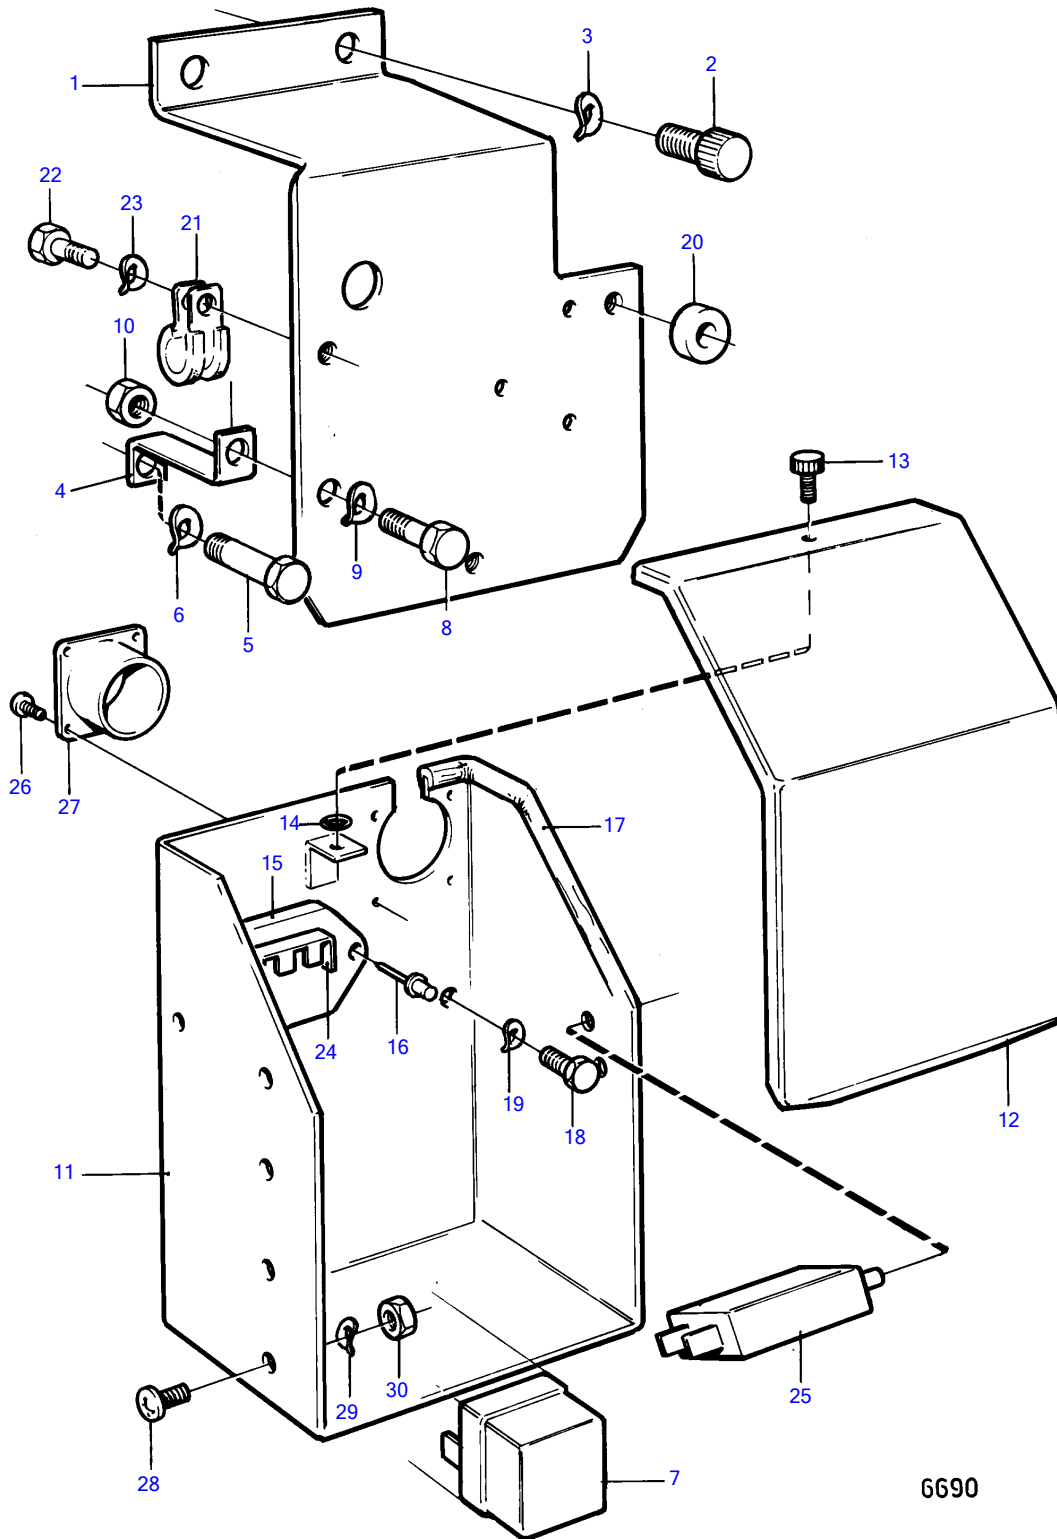

TMD120B

TMD120B

| REF | PART NO. | QTY | DESCRIPTION | NOTES |
|-----|-----------|-----|----------------------|---------------|
| 1 | 846819 | 1 | Bracket | |
| 2 | 940114 | 2 | Hexagon screw | |
| 3 | 942336 | 2 | Spring washer | |
| 4 | 846911 | 1 | Bracket | |
| 5 | 940114 | 1 | Hexagon screw | |
| 6 | 942336 | 1 | Spring washer | |
| 7 | 1504951 | 1 | Relay | 24V 150A |
| 8 | 955524 | 1 | Hexagon screw | |
| 9 | 941907 | 1 | Spring washer | |
| 10 | 955826 | 1 | Hexagon nut | |
| 11 | 846791 | 1 | Box | |
| 12 | (846662) | 1 | Cardboard tube | Obsolete part |
| 13 | 846736 | 1 | Lock screw | |
| 14 | 925051 | 1 | O-ring | |
| 15 | 1234048 | 1 | Bottom section | |
| 16 | 942670 | 2 | Blind rivet | |
| 17 | (1214306) | 1 | Stop dog | Obsolete part |
| 18 | 956094 | 3 | Cross recessed screw | |
| 19 | 941906 | 3 | Spring washer | |
| 20 | 807183 | 3 | Spacer sleeve | |
| 21 | 949747 | 1 | Clamp | |
| 22 | 955294 | 1 | Hexagon screw | |
| 23 | 941907 | 1 | Spring washer | |
| 24 | 1234263 | 1 | Pin | |
| 25 | 966689 | 2 | Fuse | 8A |
| 26 | 955119 | 4 | Cross recessed screw | |
| 27 | | 1 | contact | |
| 28 | 956075 | 5 | Cross recessed screw | |
| 29 | 941905 | 5 | Spring washer | |
| 30 | 955780 | 5 | Hexagon nut | |