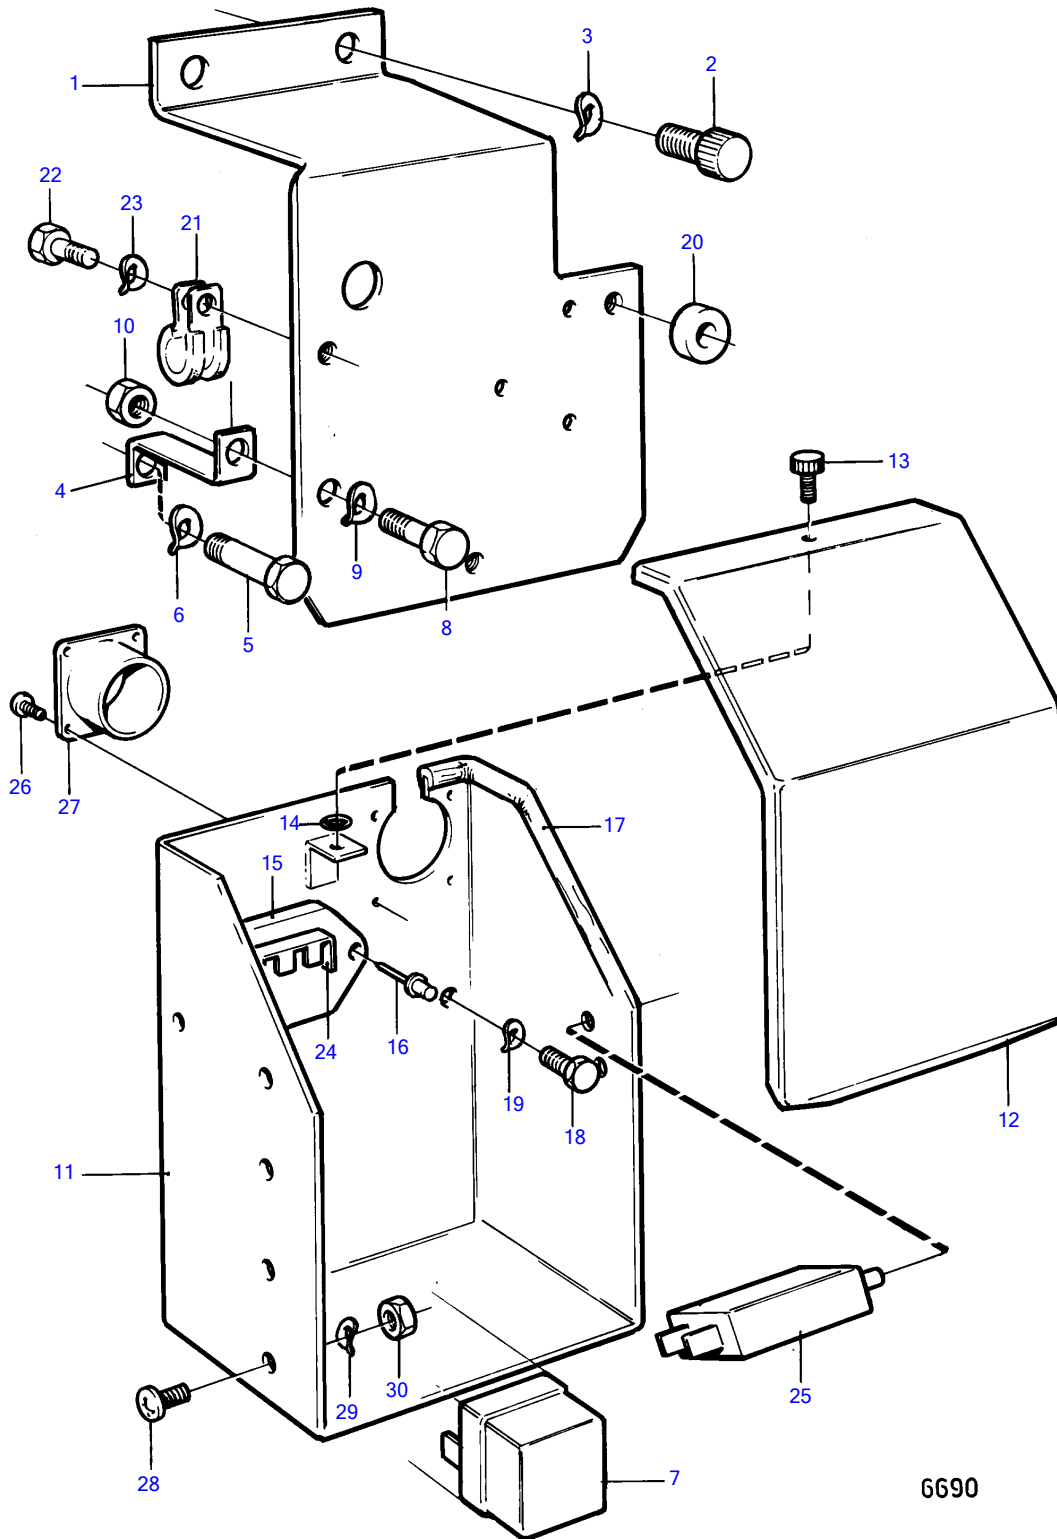

TMD120B

TMD120B

REF	PART NO.	QTY	DESCRIPTION	NOTES
1	846819	1	Bracket	
2	940114	2	Hexagon screw	
3	942336	2	Spring washer	
4	846911	1	Bracket	
5	940114	1	Hexagon screw	
6	942336	1	Spring washer	
7	1504951	1	Relay	24V 150A
8	955524	1	Hexagon screw	
9	941907	1	Spring washer	
10	955826	1	Hexagon nut	
11	846791	1	Box	
12	(846662)	1	Cardboard tube	Obsolete part
13	846736	1	Lock screw	
14	925051	1	O-ring	
15	1234048	1	Bottom section	
16	942670	2	Blind rivet	
17	(1214306)	1	Stop dog	Obsolete part
18	956094	3	Cross recessed screw	
19	941906	3	Spring washer	
20	807183	3	Spacer sleeve	
21	949747	1	Clamp	
22	955294	1	Hexagon screw	
23	941907	1	Spring washer	
24	1234263	1	Pin	
25	966689	2	Fuse	8A
26	955119	4	Cross recessed screw	
27		1	contact	
28	956075	5	Cross recessed screw	
29	941905	5	Spring washer	
30	955780	5	Hexagon nut	