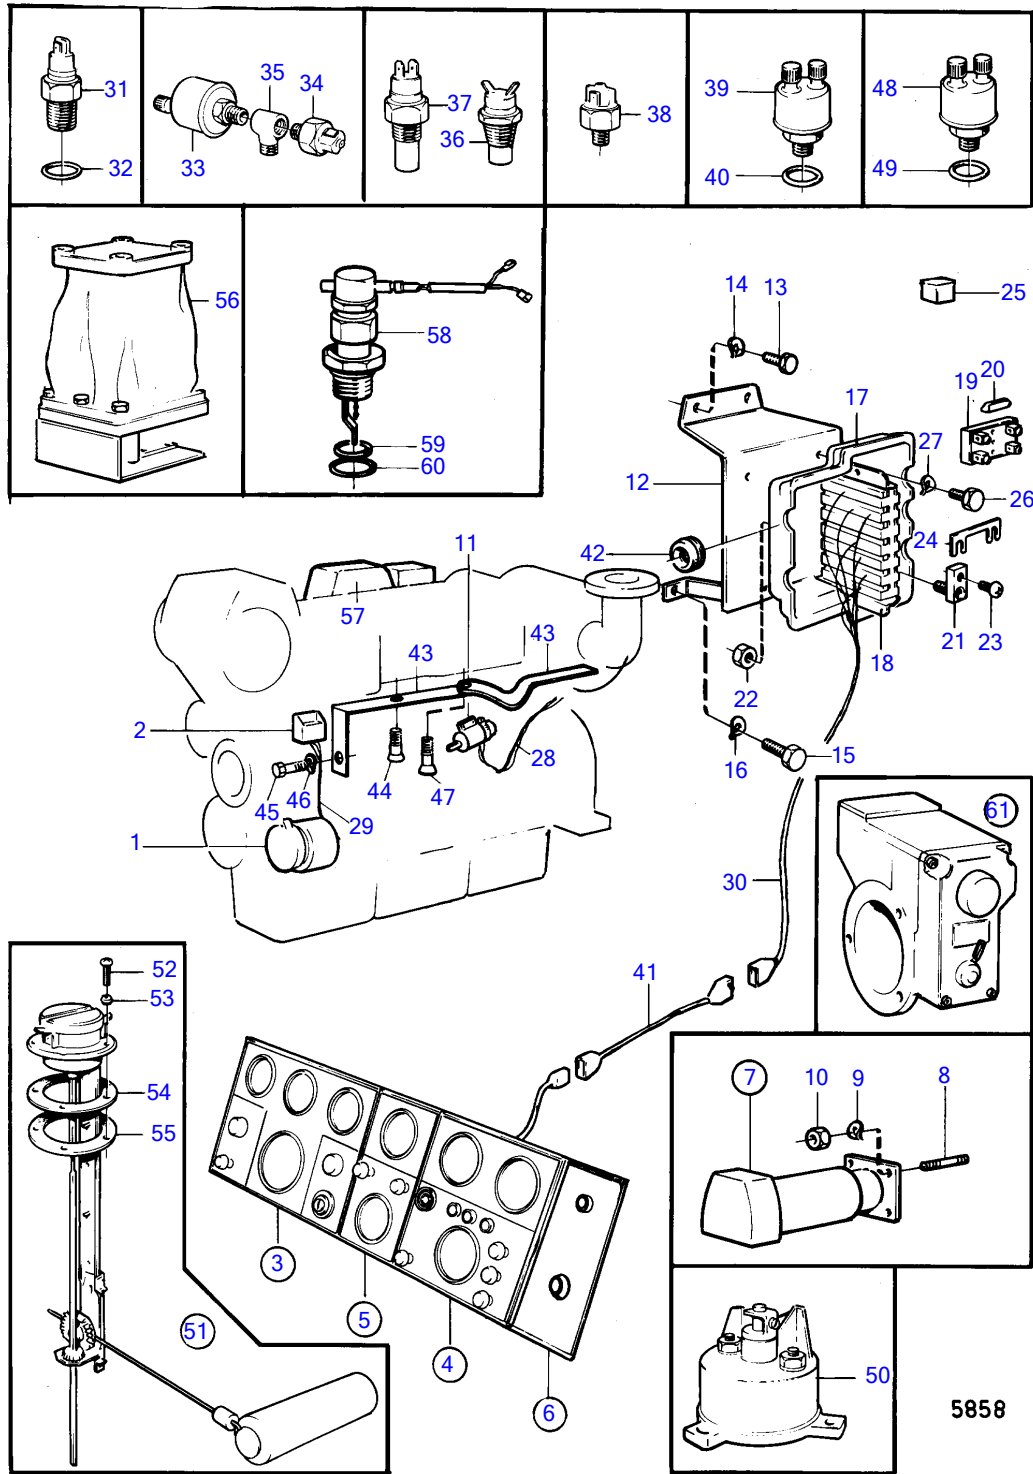

TAMD120B

TAMD120B

REF	PART NO.	QTY	DESCRIPTION	SEE SEC.	NOTES
1		1	alternator with installation components		14V 38A, 28V 25A
		1	alternator with installation components		28V 60A
2		1	charging relay		12V 38A, 24V 25A
	(823766)	1	Charge regulator		24V 60A, Obsolete part
3		1			12V
	(844738)	1	Instrument panel		24V, Obsolete part
4	(837993)	1	Instrument panel		For MS3B reverse gear., 12V, Obsolete part
	(837994)	1	Instrument panel		For MS3B reverse gear., 24V, Obsolete part
5	(837995)	1	Instrument panel		Not included in alternator 841765., 12V, Obsolete part
	(837996)	1	Instrument panel		Not included in alternator 841765., 24V, Obsolete part
6		1			Replaced by 1 alterator 841765 and 1 cable unit 841822., 12V
		1			Replaced by 1 alterator 841765 and 1 cable unit 841822., 24V
7	870998	1	Starter motor		24V repl by 847308
	847308	1	Starter motor		24V
8	953486	3	Stud		
9	942336	3	Spring washer		
10	955827	3	Hexagon nut		
11					
12	(843365)	1	Bracket		Late type, Obsolete part
13	940133	1	Hexagon screw		L=16mm
	940114	1	Hexagon screw		L=0.875" (22mm)
14	942336	2	Spring washer		
15	955561	1	Hexagon screw		L=32mm
16	940280	1	Spring washer		
17	837791	2	Clutch housing		Ground cable-starter.
18	(837829)	1	Terminal block		Obsolete part
19	(88578)	1	Fuse box		Obsolete part
20	943905	2	Fuse, blue		25A
21	(837796)	4	Fitting screw		Obsolete part
22	17602	8	Hexagon nut		
23	(941616)	4	Cross recessed screw		Obsolete part
24	77796	2	Fuse		50A
	239148	2	Fuse		80A
25	1501832	1	Relay		12V (839367)
	(1501833)	1	Relay		24V (839434), Obsolete part
26	(950060)	3	Cross recessed screw		Obsolete part
27	941907	3	Spring washer		
28	(842402)	1	Cable trunk		BB225B MO 20394-, BB260B MO 20364-., Obsolete part
29		1			BB225B MO 20325-20393, BB260B MO 20325-20363., 12V 38A
	(842394)	1	Cable trunk		BB225B MO 20325-20393, BB260B MO 20325-20363., 24V 25A, Obsolete part
	(842398)	1	Cable trunk		BB225B MO 20325-20393, BB260B MO 20325-20363., 24V 60A, Obsolete part
30	(837836)	1	Cable trunk		Obsolete part
31	354671	1	Tachometer sensor		(837783)
32	925059	1	O-ring		
33	843231	1	Oil pressure sensor		
34	843812	1	Switch		(881348)
35	942490	1	T-nipple		
36	827150	1	Sensor		
37	822858	1	Thermo monitor, alarm		
38	880281	1	Pressure monitor, hour indicator		
39	837781	1	Oil pressure sensor, reverse gear		See group 4A
40	957181	1	Gasket		See group 4A
41	825738	X	Cable trunk		L=2500mm
	820419	X	Cable trunk		L=7000mm
42	941269	1	Plug		