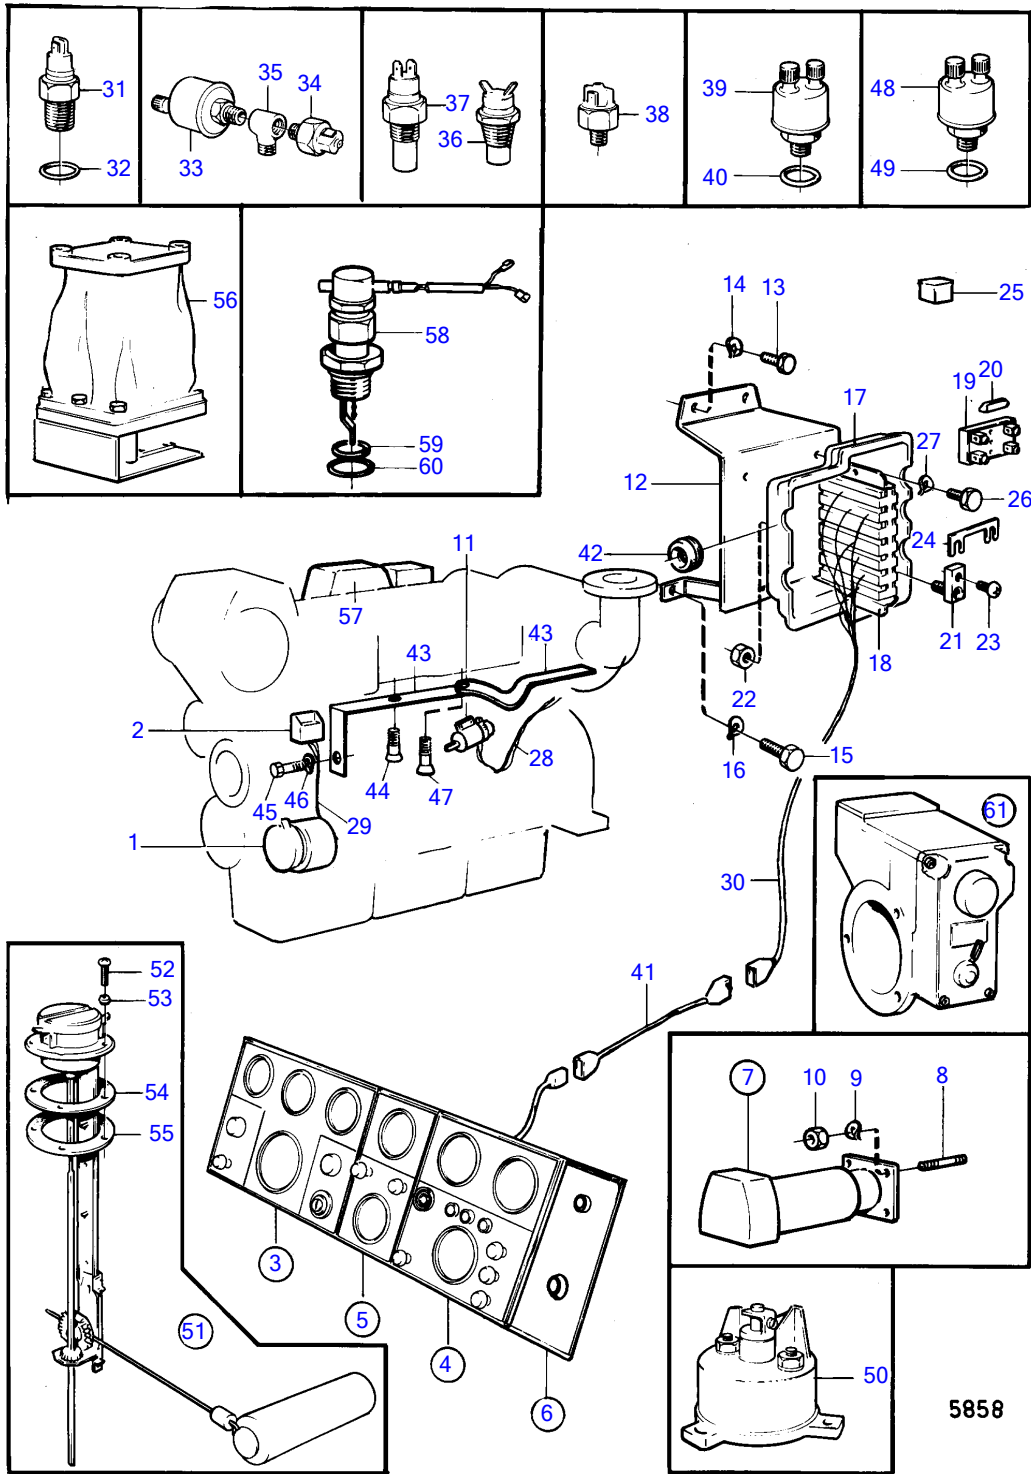

TAMD120A

TAMD120A

REF	PART NO.	QTY	DESCRIPTION	SEE SEC.	NOTES
1		1	alternator with installation components		14V 38A, 28V 25A
		1	alternator with installation components		28V 60A
2		1	charging relay		12V 38A, 24V 25A
	(823766)	1	Charge regulator		24V 60A, Obsolete part
3	(842568)	1	Instrument panel		12V, Obsolete part
	842567	1	Instrument panel		24V
4	(837993)	1	Instrument panel		For MS3B reverse gear., 12V, Obsolete part
	(837994)	1	Instrument panel		For MS3B reverse gear., 24V, Obsolete part
5	(837995)	1	Instrument panel		Not included in alternator 841765., 12V, Obsolete part
	(837996)	1	Instrument panel		Not included in alternator 841765., 24V, Obsolete part
7	870998	1	Starter motor		24V repl by 847308
	847308	1	Starter motor		24V
8	953486	3	Stud		
9	942336	3	Spring washer		
10	955827	3	Hexagon nut		
11					
12	(843553)	1	Bracket		Early type, Obsolete part
	(843365)	1	Bracket		Late type, Obsolete part
13	940133	2	Hexagon screw		L=16mm
14	942336	2	Spring washer		
15	955561	1	Hexagon screw		L=32mm
16	940280	1	Spring washer		
17	837791	2	Clutch housing		Ground cable-starter.
18	(837829)	1	Terminal block		Obsolete part
19	(88578)	1	Fuse box		Obsolete part
20	943905	2	Fuse, blue		25A
21	(837796)	4	Fitting screw		Obsolete part
22	17602	8	Hexagon nut		
23	(941616)	4	Cross recessed screw		Obsolete part
24	77796	2	Fuse		50A
	239148	2	Fuse		80A
25	1501832	1	Relay		12V (839367)
	(1501833)	1	Relay		24V (839434), Obsolete part
26	(950059)	3	Cross recessed screw		Obsolete part
27	941907	3	Spring washer		
28	(842402)	1	Cable trunk		BB225B MO 20394-, BB260B MO 20364-., Obsolete part
29		1			BB225B MO 20325-20393, BB260B MO 20325-20363., 12V 38A
	(842394)	1	Cable trunk		BB225B MO 20325-20393, BB260B MO 20325-20363., 24V 25A, Obsolete part
	(842398)	1	Cable trunk		BB225B MO 20325-20393, BB260B MO 20325-20363., 24V 60A, Obsolete part
30	(837836)	1	Cable trunk		Obsolete part
31	354671	1	Tachometer sensor		(837783)
32	925059	1	O-ring		
33	843231	1	Oil pressure sensor		
34	843812	1	Switch		(881348)
35	942490	1	T-nipple		
36	827150	1	Sensor		
37	822858	1	Thermo monitor, alarm		
38	880281	1	Pressure monitor, hour indicator		
39	837781	1	Oil pressure sensor, reverse gear		See group 4A
40	957181	1	Gasket		See group 4A
41	825738	X	Cable trunk		L=2500mm
	820419	X	Cable trunk		L=7000mm
42	941269	1	Plug		
44	950158	2	Cross recessed sunk		
45	955588	1	Hexagon screw		
46	941912	1	Spring washer