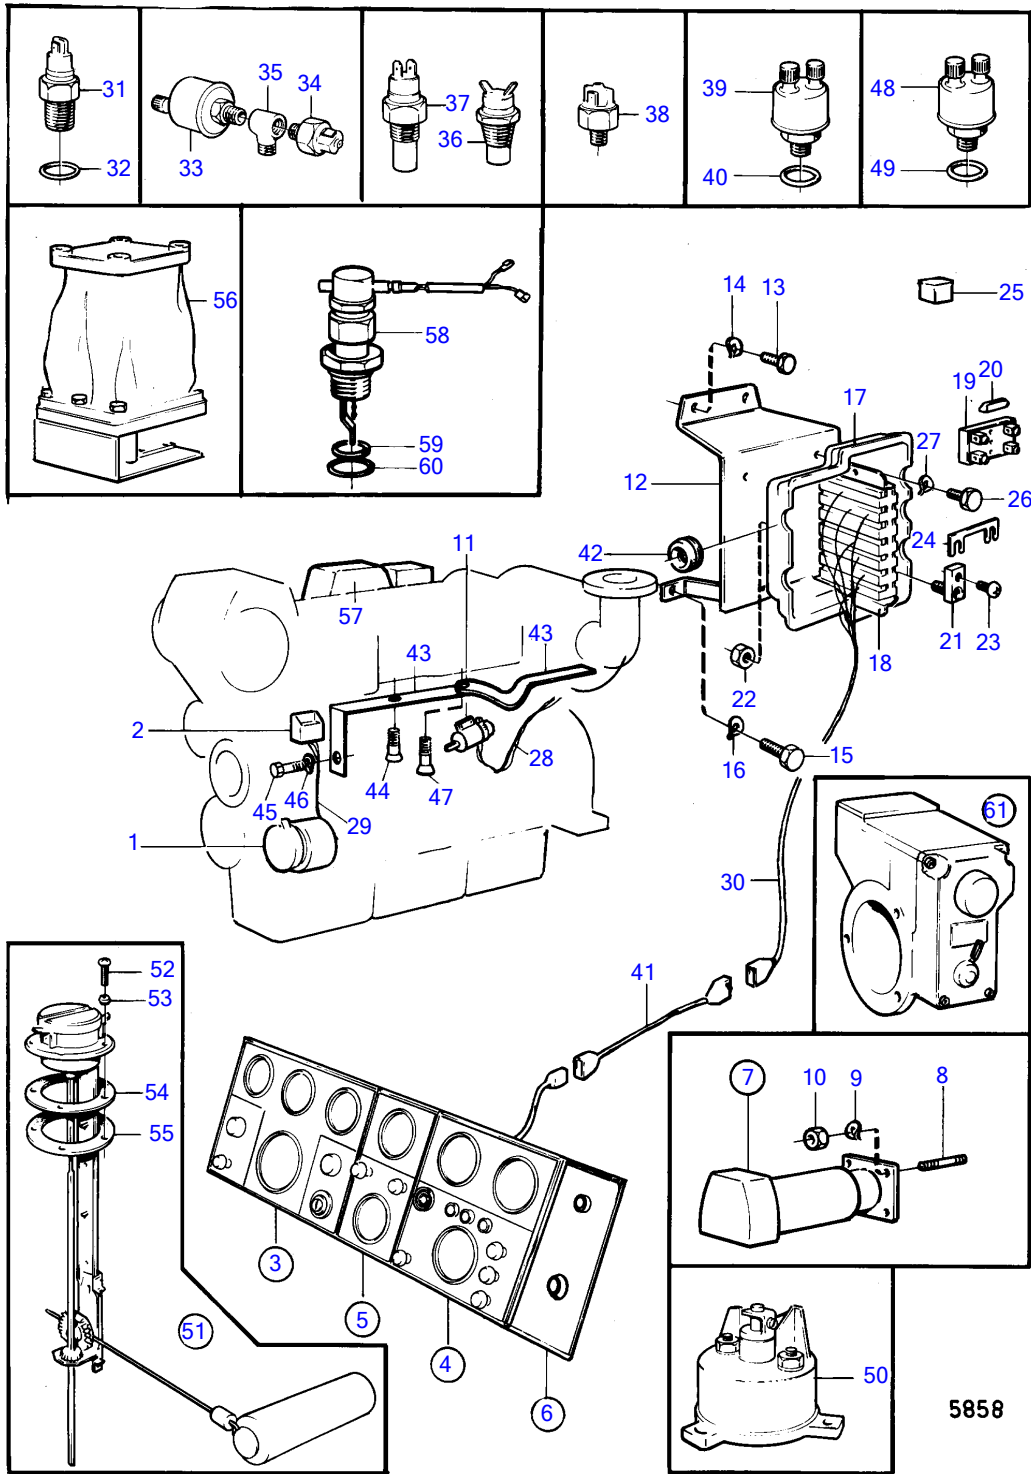

TMD120A

TMD120A

REF	PART NO.	QTY	DESCRIPTION	SEE SEC.	NOTES
1		1	alternator with installation components		14V 38A, 28V 25A
		1	alternator with installation components		28V 60A
2		1	charging relay		12V 38A, 24V 25A
	(823766)	1	Charge regulator		24V 60A, Obsolete part
3	(842568)	1	Instrument panel		12V, Obsolete part
	842567	1	Instrument panel		24V
4	(837993)	1	Instrument panel		For MS3B reverse gear., 12V, Obsolete part
	(837994)	1	Instrument panel		For MS3B reverse gear., 24V, Obsolete part
5	(837995)	1	Instrument panel		Not included in alternator 841765., 12V, Obsolete part
	(837996)	1	Instrument panel		Not included in alternator 841765., 24V, Obsolete part
7	870998	1	Starter motor		24V repl by 847308
	847308	1	Starter motor		24V
8	953486	3	Stud		
9	942336	3	Spring washer		
10	955827	3	Hexagon nut		
11					
12	(843553)	1	Bracket		Early type, Obsolete part
	(843365)	1	Bracket		Late type, Obsolete part
13	940133	2	Hexagon screw		L=16mm
14	942336	2	Spring washer		
15	955561	1	Hexagon screw		L=32mm
16	940280	1	Spring washer		
17	837791	2	Clutch housing		Ground cable-starter.
18	(837829)	1	Terminal block		Obsolete part
19	(88578)	1	Fuse box		Obsolete part
20	943905	2	Fuse, blue		25A
21	(837796)	4	Fitting screw		Obsolete part
22	17602	8	Hexagon nut		
23	(941616)	4	Cross recessed screw		Obsolete part
24	77796	2	Fuse		50A
	239148	2	Fuse		80A
25	1501832	1	Relay		12V (839367)
	(1501833)	1	Relay		24V (839434), Obsolete part
26	(950059)	3	Cross recessed screw		Obsolete part
27	941907	3	Spring washer		
28	(842402)	1	Cable trunk		BB225B MO 20394-, BB260B MO 20364-., Obsolete part
29		1			BB225B MO 20325-20393, BB260B MO 20325-20363., 12V 38A
	(842394)	1	Cable trunk		BB225B MO 20325-20393, BB260B MO 20325-20363., 24V 25A, Obsolete part
	(842398)	1	Cable trunk		BB225B MO 20325-20393, BB260B MO 20325-20363., 24V 60A, Obsolete part
30	(837836)	1	Cable trunk		Obsolete part
31	354671	1	Tachometer sensor		(837783)
32	925059	1	O-ring		
33	843231	1	Oil pressure sensor		
34	843812	1	Switch		(881348)
35	942490	1	T-nipple		
36	827150	1	Sensor		
37	822858	1	Thermo monitor, alarm		
38	880281	1	Pressure monitor, hour indicator		
39	837781	1	Oil pressure sensor, reverse gear		See group 4A
40	957181	1	Gasket		See group 4A
41	825738	X	Cable trunk		L=2500mm
	820419	X	Cable trunk		L=7000mm
42	941269	1	Plug		
44	950158	2	Cross recessed sunk		
45	955588	1	Hexagon screw		
46	941912	1	Spring washer