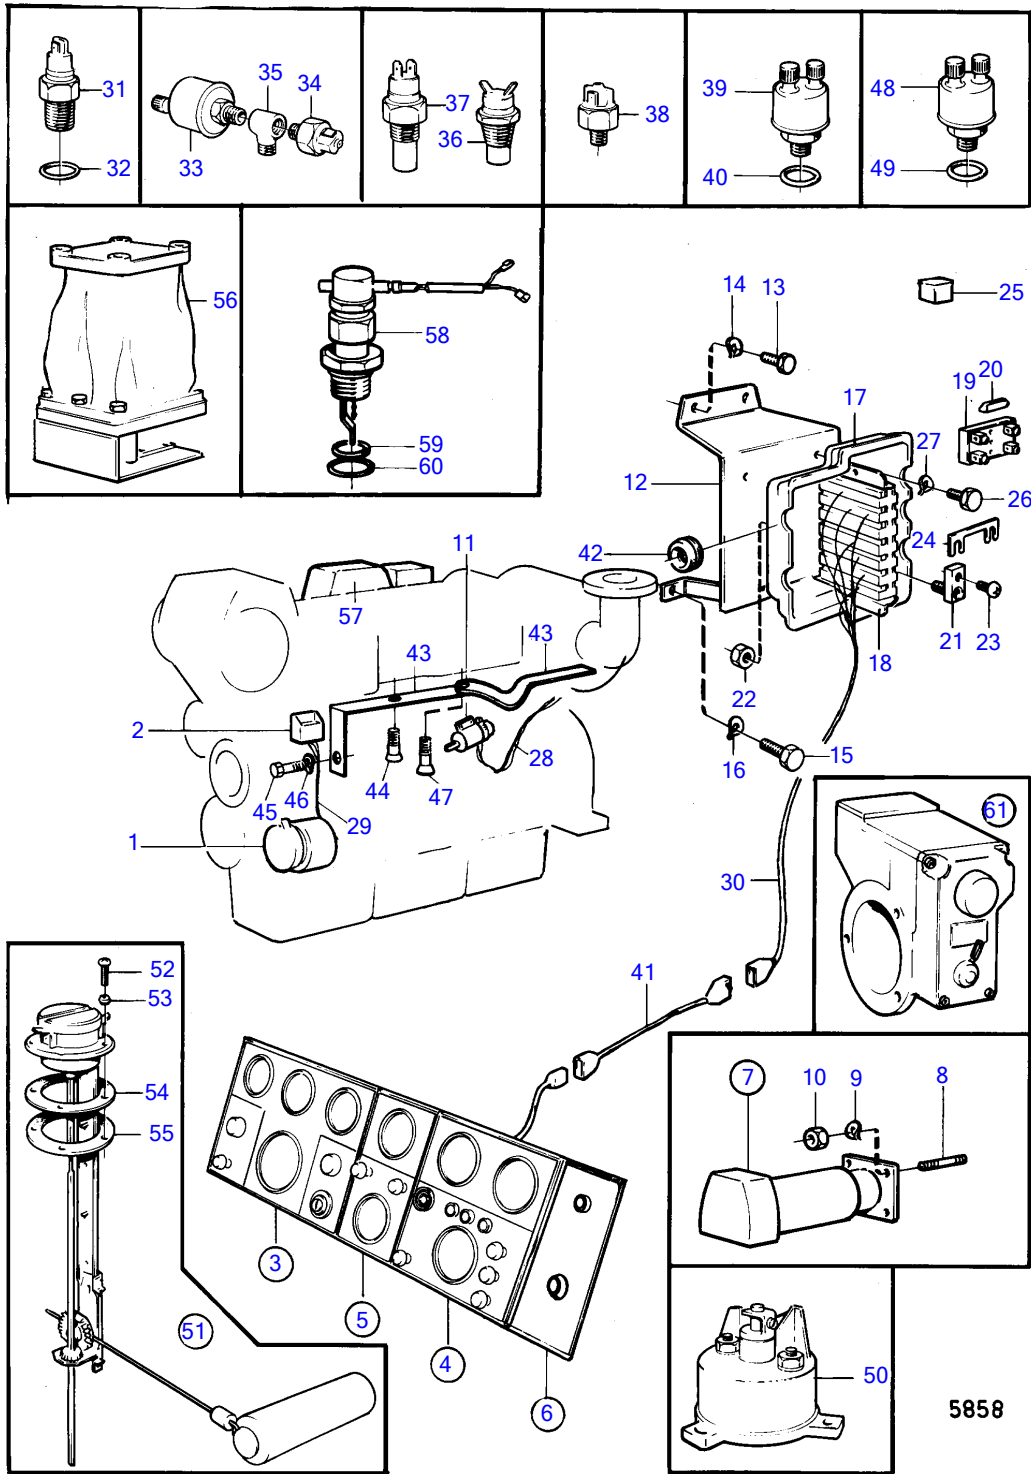

MD120A

MD120A

REF	PART NO.	QTY	DESCRIPTION	SEE SEC.	NOTES
1		1	alternator with installation components		14V 38A, 28V 25A
				14588	
		1	alternator with installation components		28V 60A
				14591	
2		1	charging relay		12V 38A, 24V 25A
				14588	
	(823766)	1	Charge regulator		24V 60A, Obsolete part
			.	14563	
3	(842568)	1	Instrument panel		12V, Obsolete part
			.	14572	
			.	14573	
	842567	1	Instrument panel		24V
			.	14572	
			.	14573	
4	(837993)	1	Instrument panel		For MS3B reverse gear., 12V, Obsolete part
			.	14567	
	(837994)	1	Instrument panel		For MS3B reverse gear., 24V, Obsolete part
			.	14567	
5	(837995)	1	Instrument panel		Not included in alternator 841765., 12V, Obsolete part
			.	14568	
	(837996)	1	Instrument panel		Not included in alternator 841765., 24V, Obsolete part
			.	14568	
6				14574	
				14574	
7	870998	1	Starter motor		24V repl by 847308
			.	14564	
	847308	1	Starter motor		24V
			. components not spec.		
8	953486	3	Stud		
9	942336	3	Spring washer		
10	955827	3	Hexagon nut		
11			stop solenoid and installation components		See group 2D
12	(843553)	1	Bracket		Early type, Obsolete part
	(843365)	1	Bracket		Late type, Obsolete part
13	940133	2	Hexagon screw		L=16mm
14	942336	2	Spring washer		
15	955561	1	Hexagon screw		L=32mm
16	940280	1	Spring washer		
17	837791	2	Clutch housing		Ground cable-starter.
18	(837829)	1	Terminal block		Obsolete part
19	(88578)	1	Fuse box		Obsolete part
20	943905	2	Fuse, blue		25A
21	(837796)	4	Fitting screw		Obsolete part
22	17602	8	Hexagon nut		
23	(941616)	4	Cross recessed screw		Obsolete part
24	77796	2	Fuse		50A
	239148	2	Fuse		80A
25	1501832	1	Relay		12V (839367)
	(1501833)	1	Relay		24V (839434), Obsolete part
26	(950059)	3	Cross recessed screw		Obsolete part
27	941907	3	Spring washer		
28	(842402)	1	Cable trunk		BB225B MO 20394-, BB260B MO 20364-., Obsolete part
29		1			BB225B MO 20325-20393, BB260B MO 20325-20363., 12V 38A
	(842394)	1	Cable trunk		BB225B MO 20325-20393, BB260B MO 20325-20363., 24V 25A, Obsolete part
	(842398)	1	Cable trunk		BB225B MO 20325-20393, BB260B MO 20325-20363., 24V 60A, Obsolete part
30	(837836)	1	Cable trunk		Obsolete part
		X	cable and cable terminals	14577