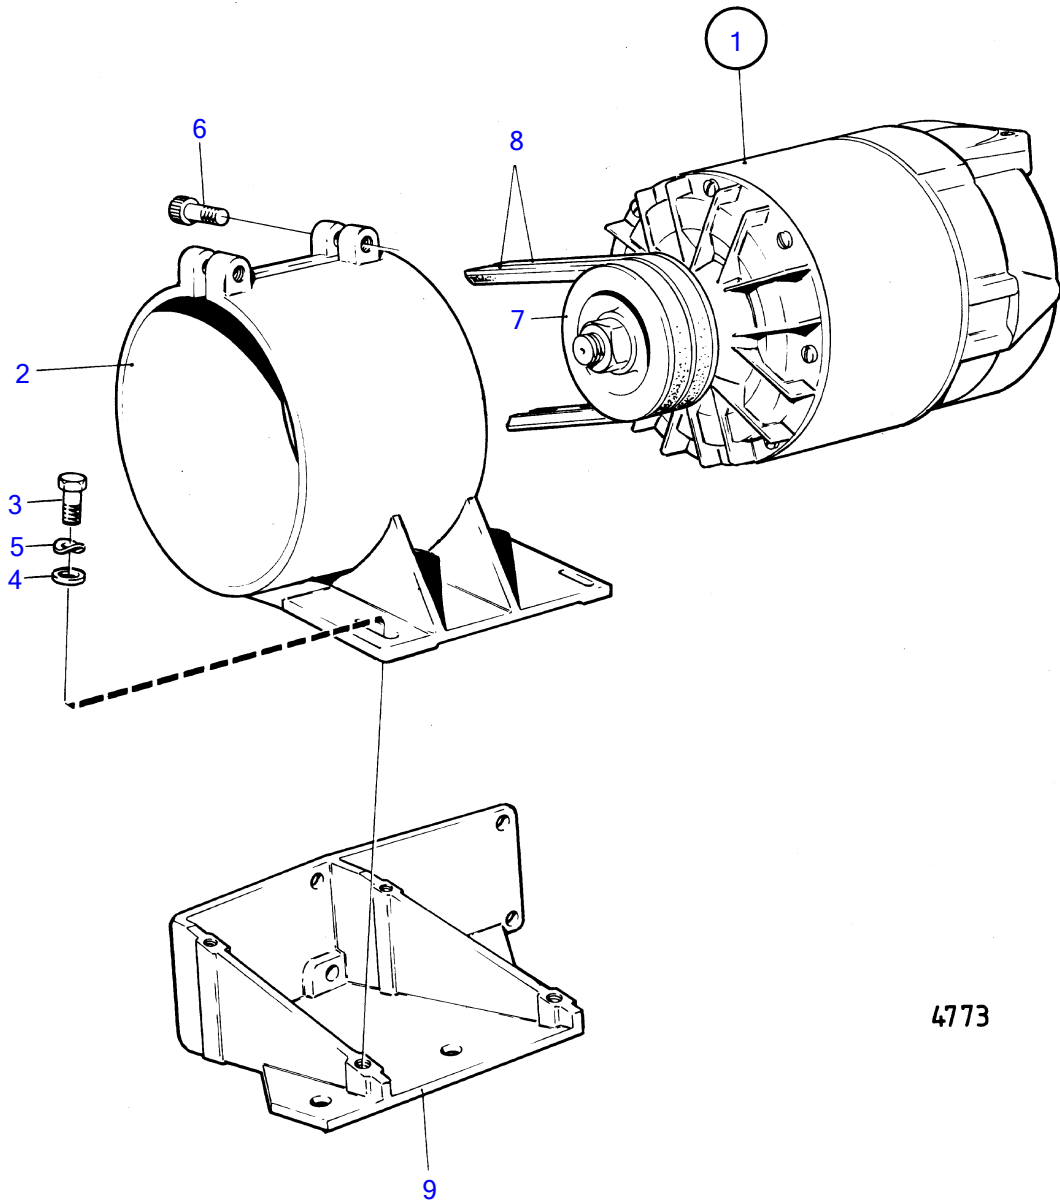

TMD120B

4773

TMD120B

REF	PART NO.	QTY	DESCRIPTION	SEE SEC.	NOTES
1	823765	1	Alternator		28V 60A
			.	14559	
2	(823582)	1	Bracket		Obsolete part
3	955525	4	Hexagon screw		
4	955894	4	Washer		
5	941907	4	Spring washer		
6	956586	2	Hex. socket screw		
7	(823428)	1	Pulley		Obsolete part
8	958356	1	V-belt		
9		1	bracket		See group 2A