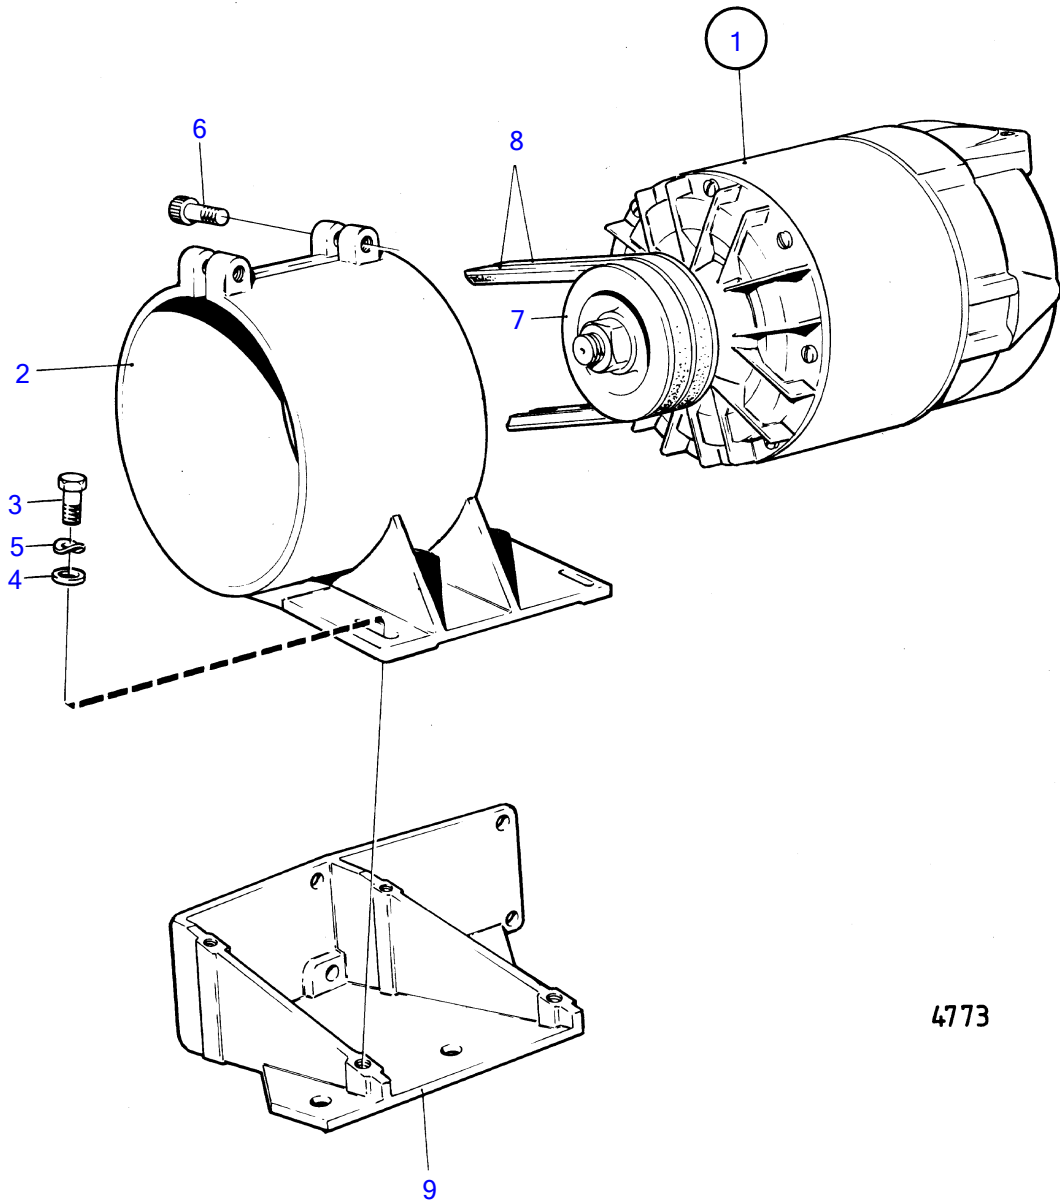

TAMD120B

4773

TAMD120B

REF	PART NO.	QTY	DESCRIPTION	NOTES
1	823765	1	Alternator	28V 60A
	(823850)	1	Alternator	32V 60A, Obsolete part
2	(823582)	1	Bracket	Obsolete part
3	955525	4	Hexagon screw	
4	955894	4	Washer	
5	941907	4	Spring washer	
6	956586	2	Hex. socket screw	
7	(823428)	1	Pulley	Obsolete part
8	958356	1	V-belt	
9		1	bracket	See group 2A