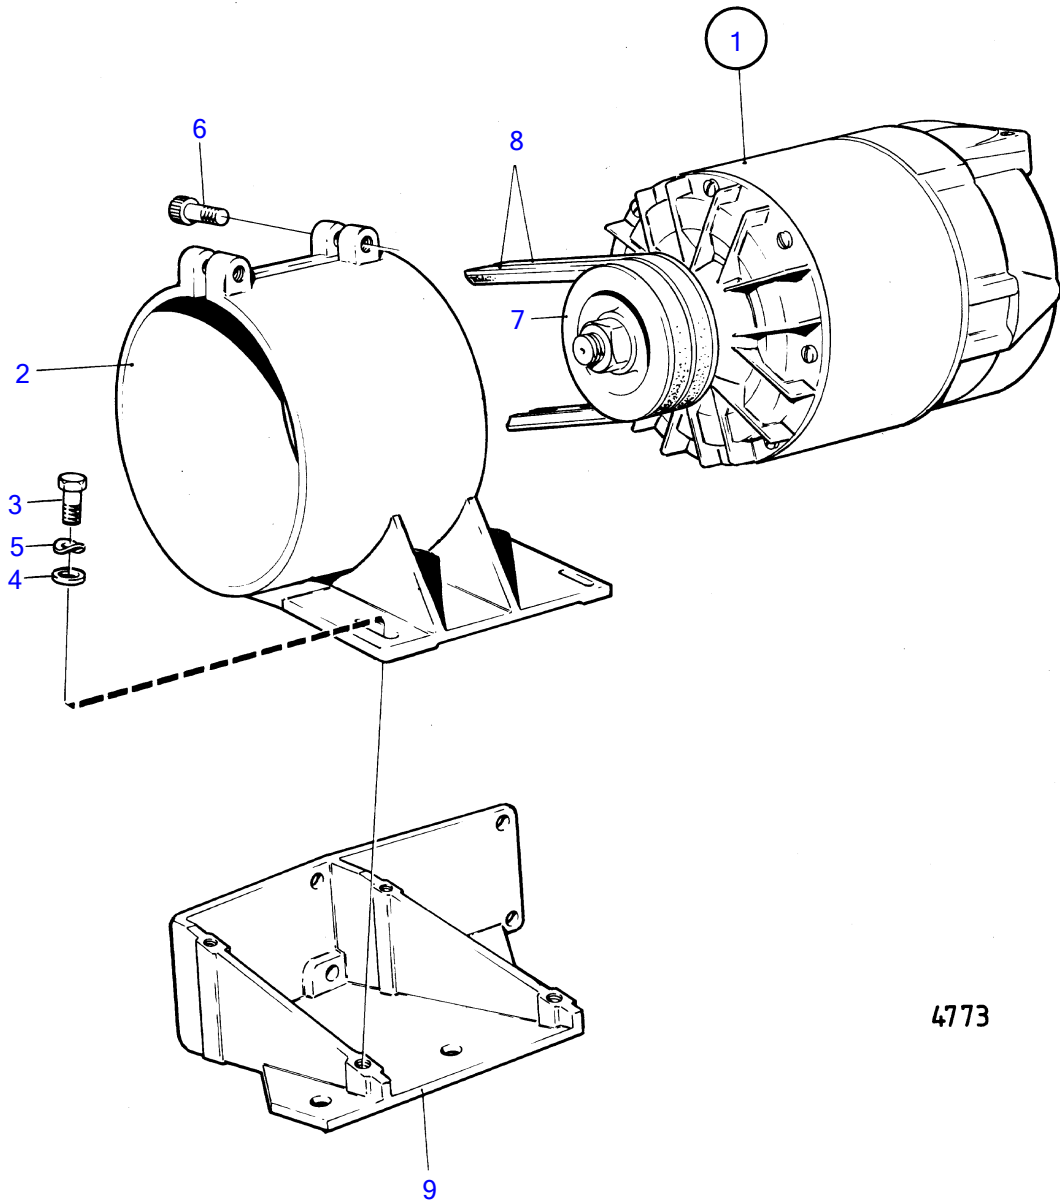

TAMD120A

4773

TAMD120A

REF	PART NO.	QTY	DESCRIPTION	NOTES
1	823765	1	Alternator	28V 60A
	(823850)	1	Alternator	32V 60A, Obsolete part
2	(823582)	1	Bracket	Obsolete part
3	955525	4	Hexagon screw	
4	955894	4	Washer	
5	941907	4	Spring washer	
6	956586	2	Hex. socket screw	
7	(823428)	1	Pulley	Obsolete part
8	958359	1	V-belt	
9		1	bracket	See group 2A