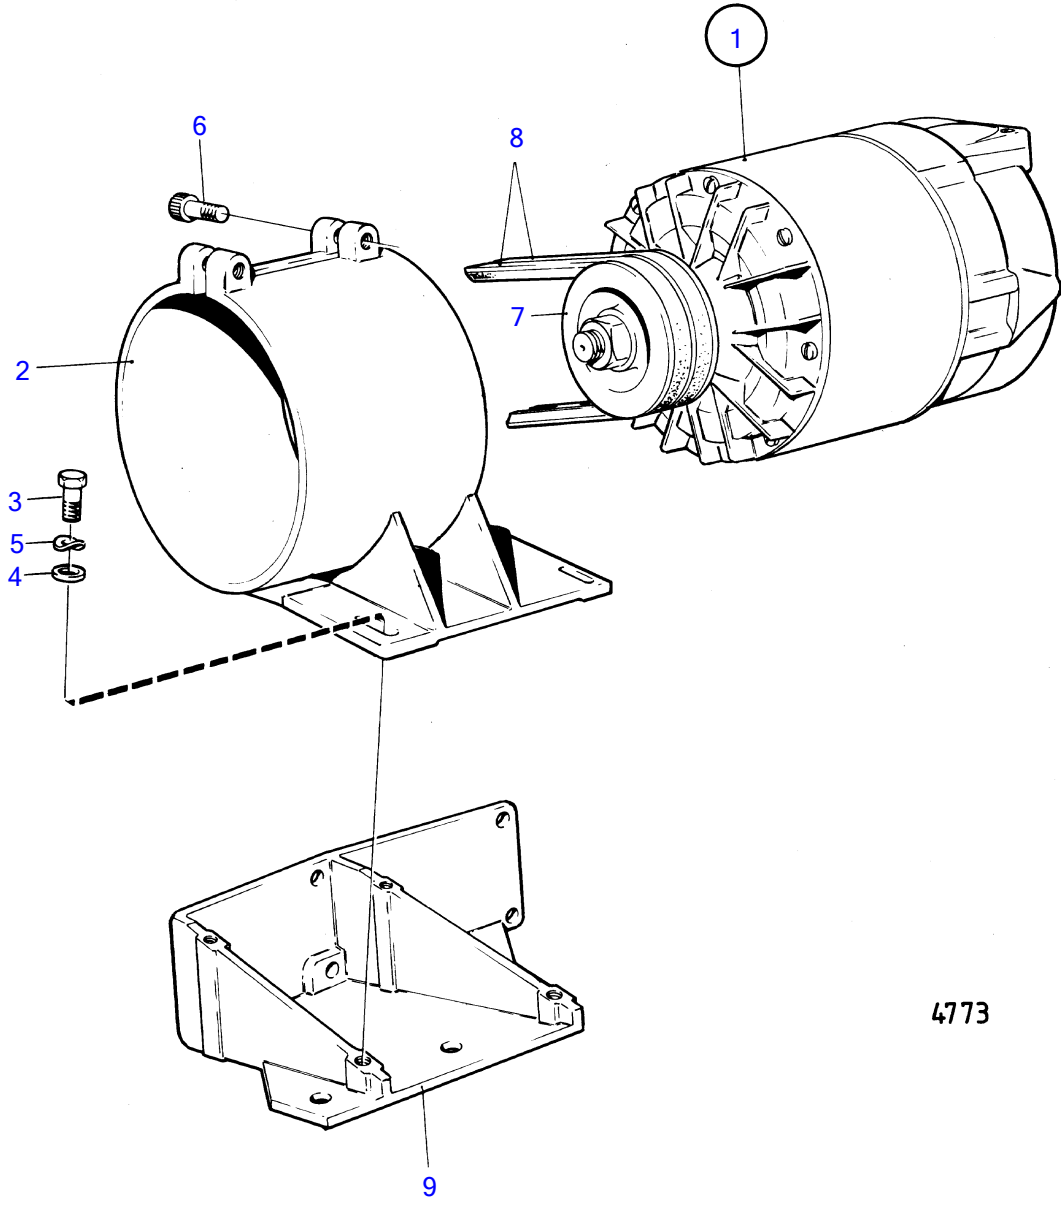

TMD120A

4773

TMD120A

REF	PART NO.	QTY	DESCRIPTION	NOTES
1	823765	1	Alternator	28V 60A
	(823850)	1	Alternator	32V 60A, Obsolete part
2	(823582)	1	Bracket	Obsolete part
3	955525	4	Hexagon screw	
4	955894	4	Washer	
5	941907	4	Spring washer	
6	956586	2	Hex. socket screw	
7	(823428)	1	Pulley	Obsolete part
8	958359	1	V-belt	
9		1	bracket	See group 2A