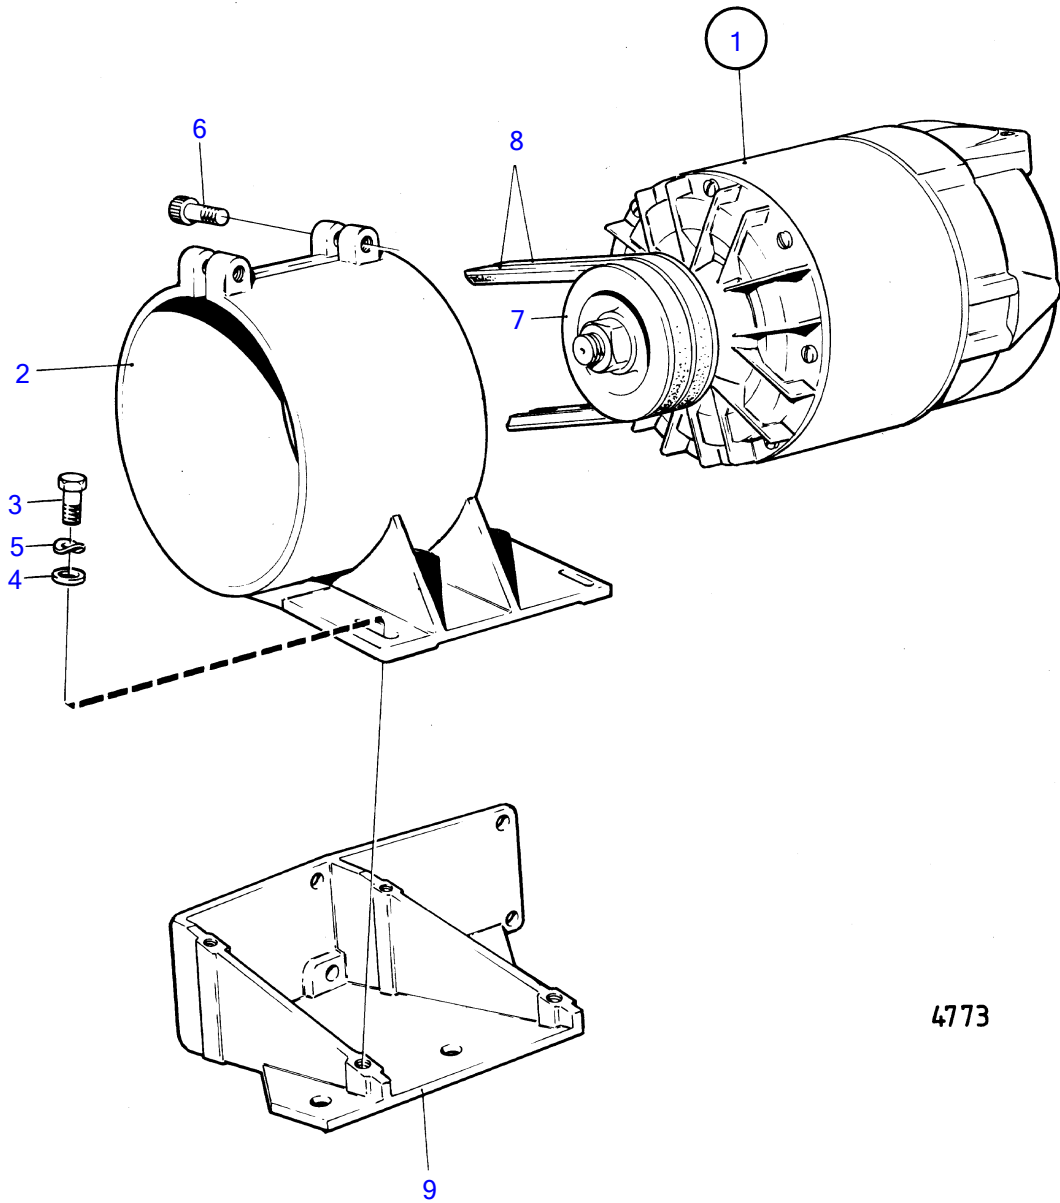

MD120A

4773

MD120A

REF	PART NO.	QTY	DESCRIPTION	SEE SEC.	NOTES
1	823765	1	Alternator		28V 60A
			.	14559	
	(823850)	1	Alternator		32V 60A, Obsolete part
			.	14559	
2	(823582)	1	Bracket		Obsolete part
3	955525	4	Hexagon screw		
4	955894	4	Washer		
5	941907	4	Spring washer		
6	956586	2	Hex. socket screw		
7	(823428)	1	Pulley		Obsolete part
8	958359	1	V-belt		
9		1	bracket		See group 2A