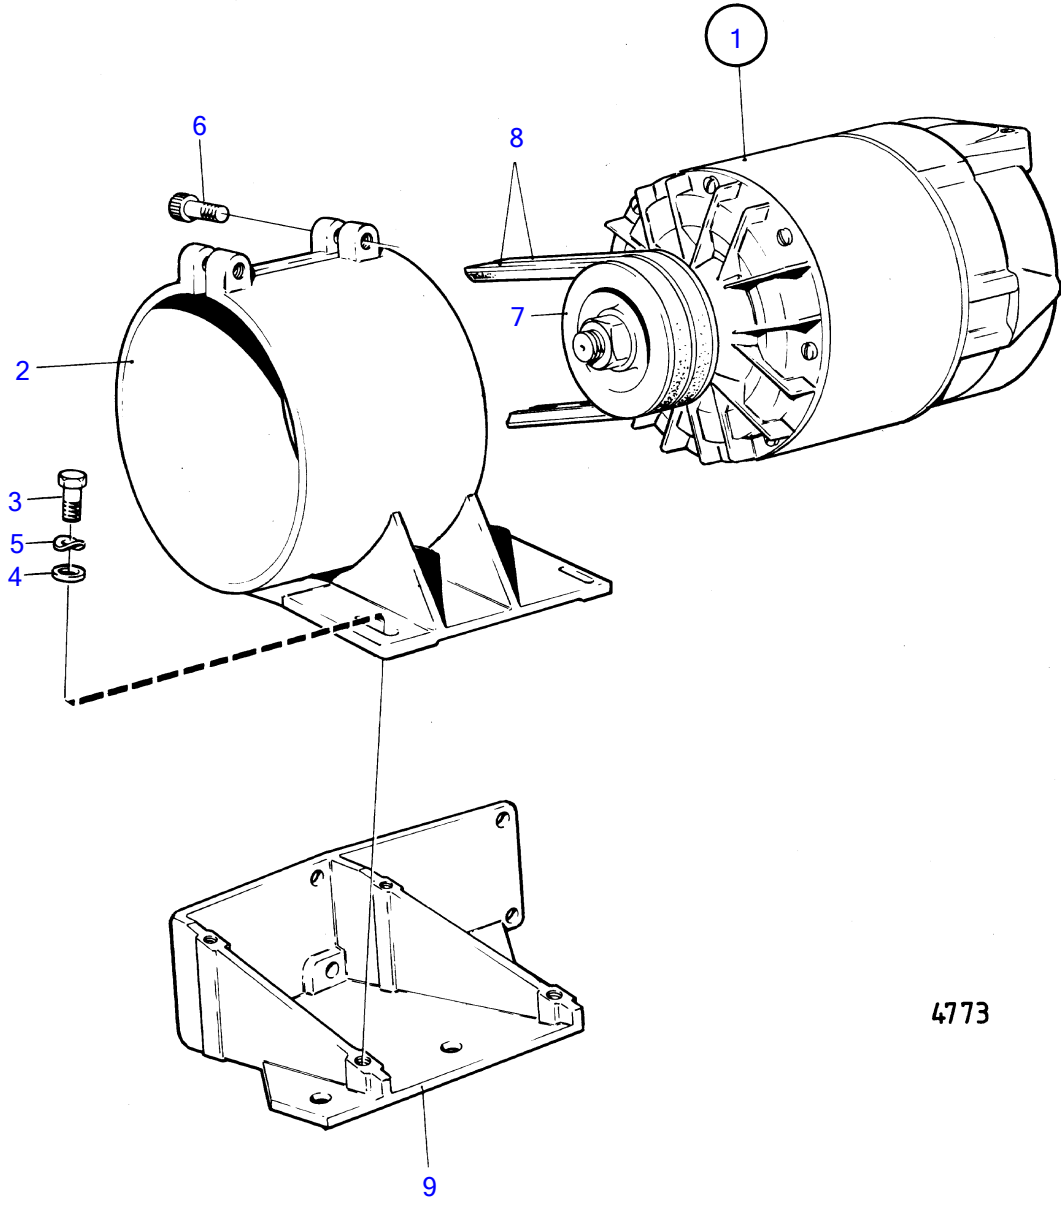

TMD120B

4773

TMD120B

REF	PART NO.	QTY	DESCRIPTION	SEE SEC.	NOTES
1	823765	1	Alternator		28V 60A
			.	14559	
2	(823582)	1	Bracket		Obsolete part
3	955525	4	Hexagon screw		
4	955894	4	Washer		
5	941907	4	Spring washer		
6	956586	2	Hex. socket screw		
7	(823428)	1	Pulley		Obsolete part
8	958356	1	V-belt		
9		1	bracket		See group 2A