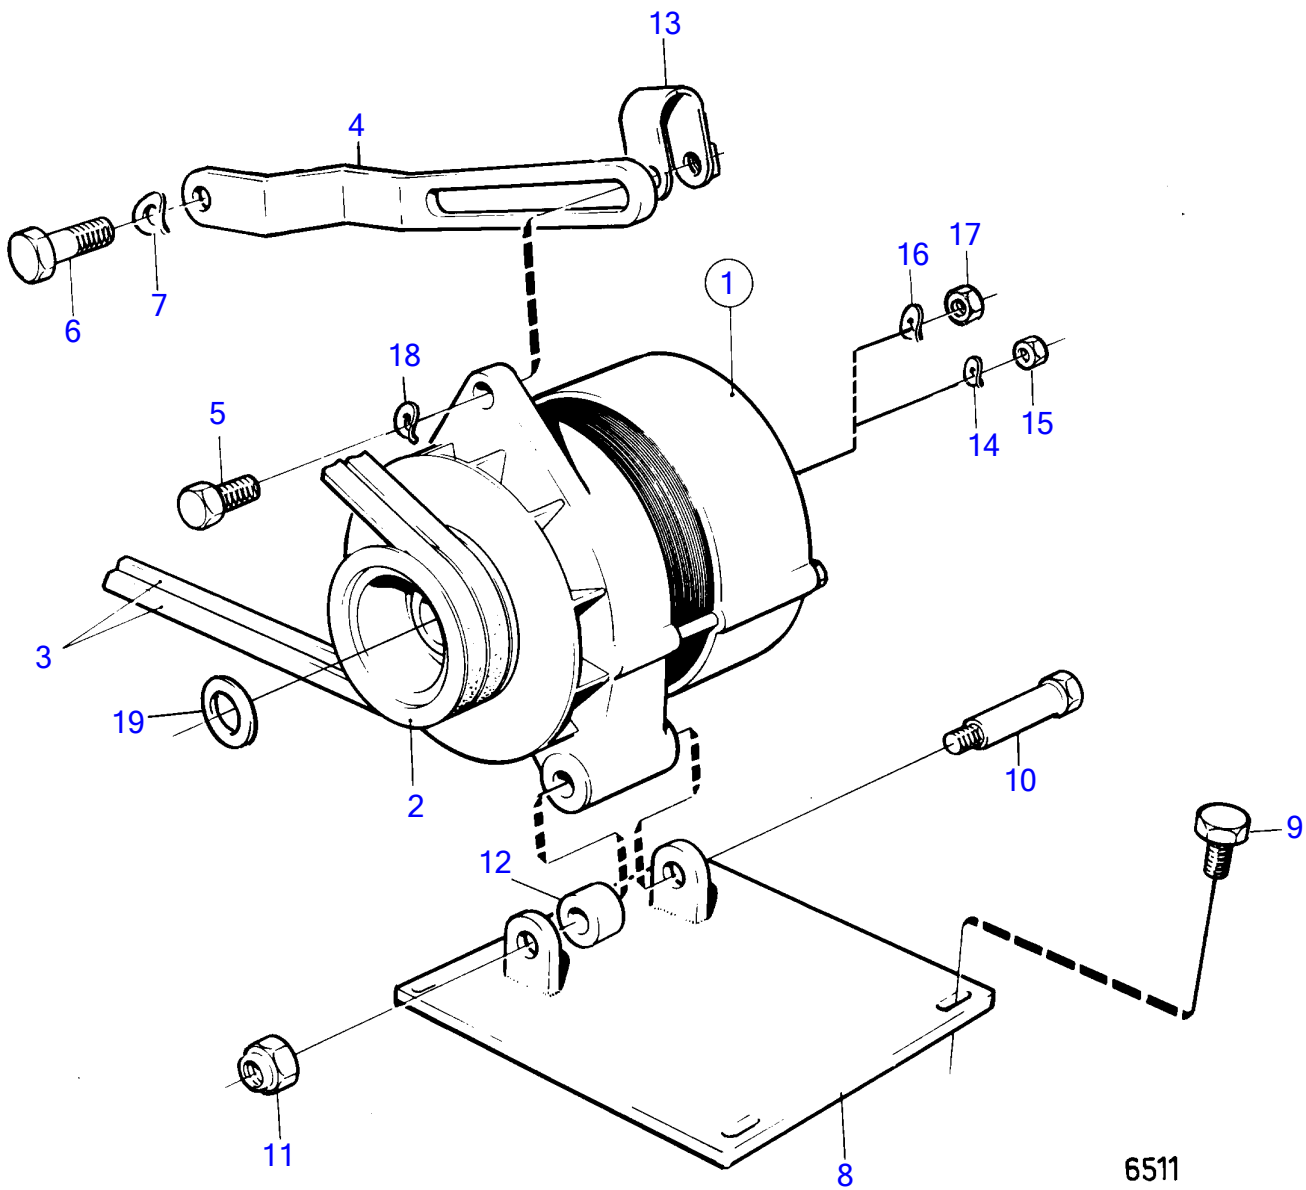

TMD120B

TMD120B

REF	PART NO.	QTY	DESCRIPTION	SEE SEC.	NOTES
1	845940	1	Alternator		28V 55A
			.	14560	
2	841812	1	Pulley		
3	966870	1	V-belt		L=963mm
4	846831	1	Tensioner		
5	955298	1	Hexagon screw		
6	955536	1	Hexagon screw		
7	942336	1	Spring washer		
8	823935	1	Bracket		
9	944012	4	Flange screw		
10	822580	1	Screw		
11	950355	1	Lock nut		
12	912151	1	Spacer ring		
13	466735	1	Tensioning eyelet		
14	941905	1	Spring washer		I.d=5,3mm
15	955780	1	Hexagon nut		
16	941906	1	Spring washer		I.d=6,7mm
17	955781	1	Hexagon nut		
18	941907	1	Spring washer		
19	955900	1	Washer		