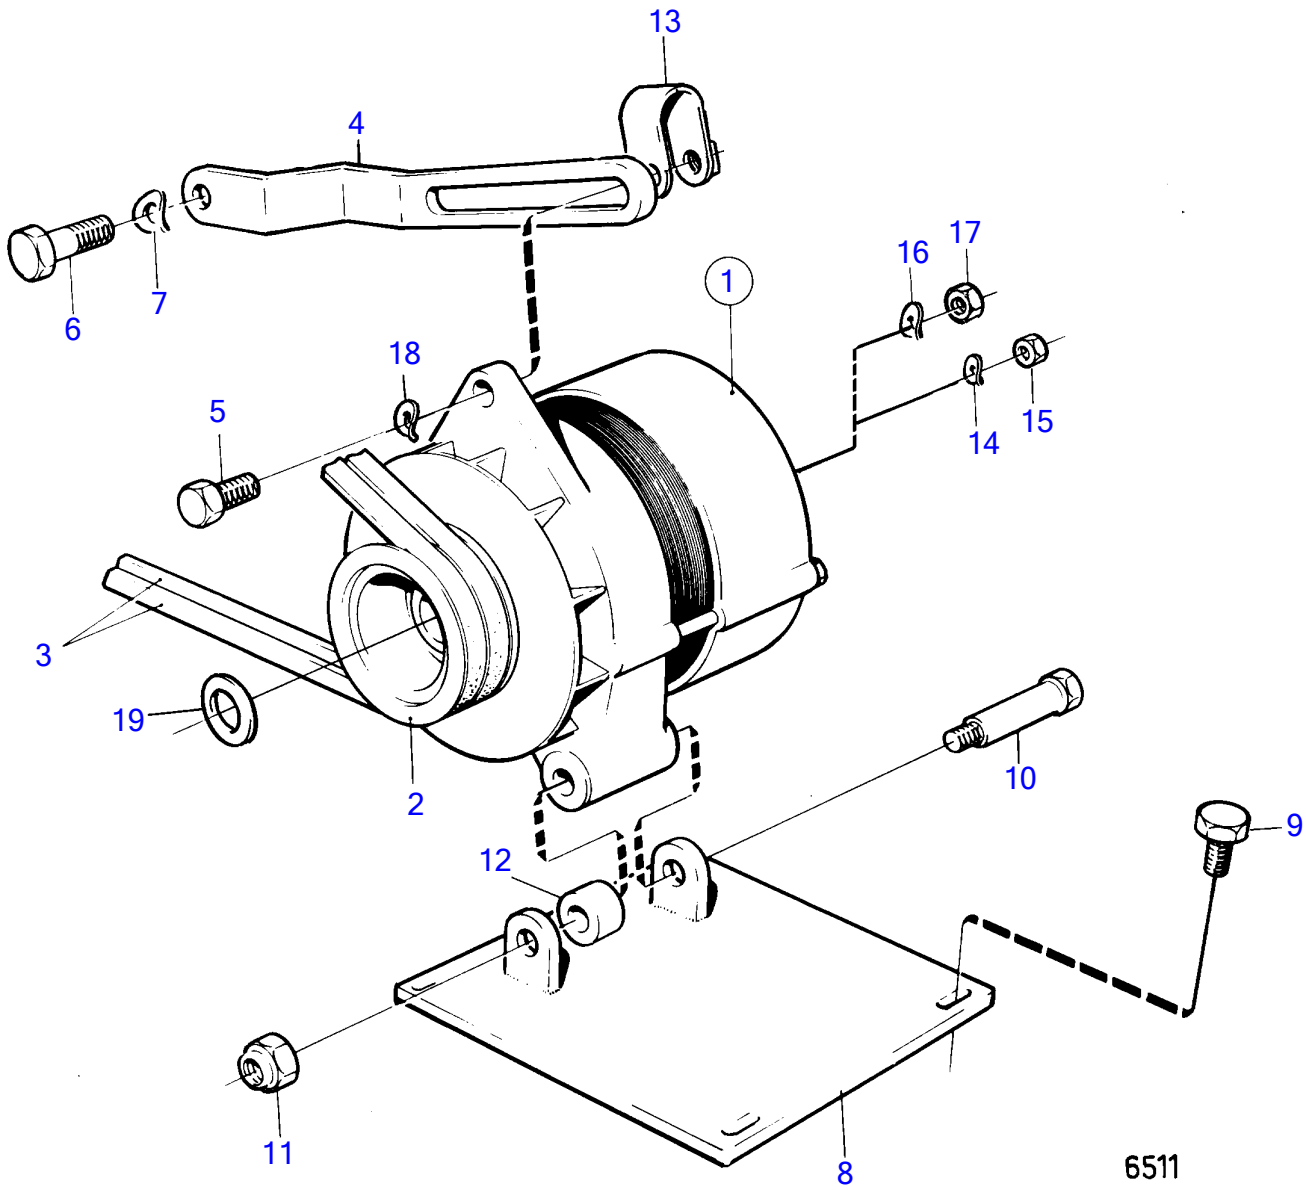

TMD120B

TMD120B

REF	PART NO.	QTY	DESCRIPTION	SEE SEC.	NOTES
1	845940	1	Alternator		28V 55A
			.	14560	
2	841812	1	Pulley		
3	966870	1	V-belt		L=963mm
4	846831	1	Tensioner		
5	955298	1	Hexagon screw		
6	955536	1	Hexagon screw		
7	942336	1	Spring washer		
8	823935	1	Bracket		
9	944012	4	Flange screw		
10	822580	1	Screw		
11	950355	1	Lock nut		
12	912151	1	Spacer ring		
13	466735	1	Tensioning eyelet		
14	941905	1	Spring washer		I.d=5,3mm
15	955780	1	Hexagon nut		
16	941906	1	Spring washer		I.d=6,7mm
17	955781	1	Hexagon nut		
18	941907	1	Spring washer		
19	955900	1	Washer		