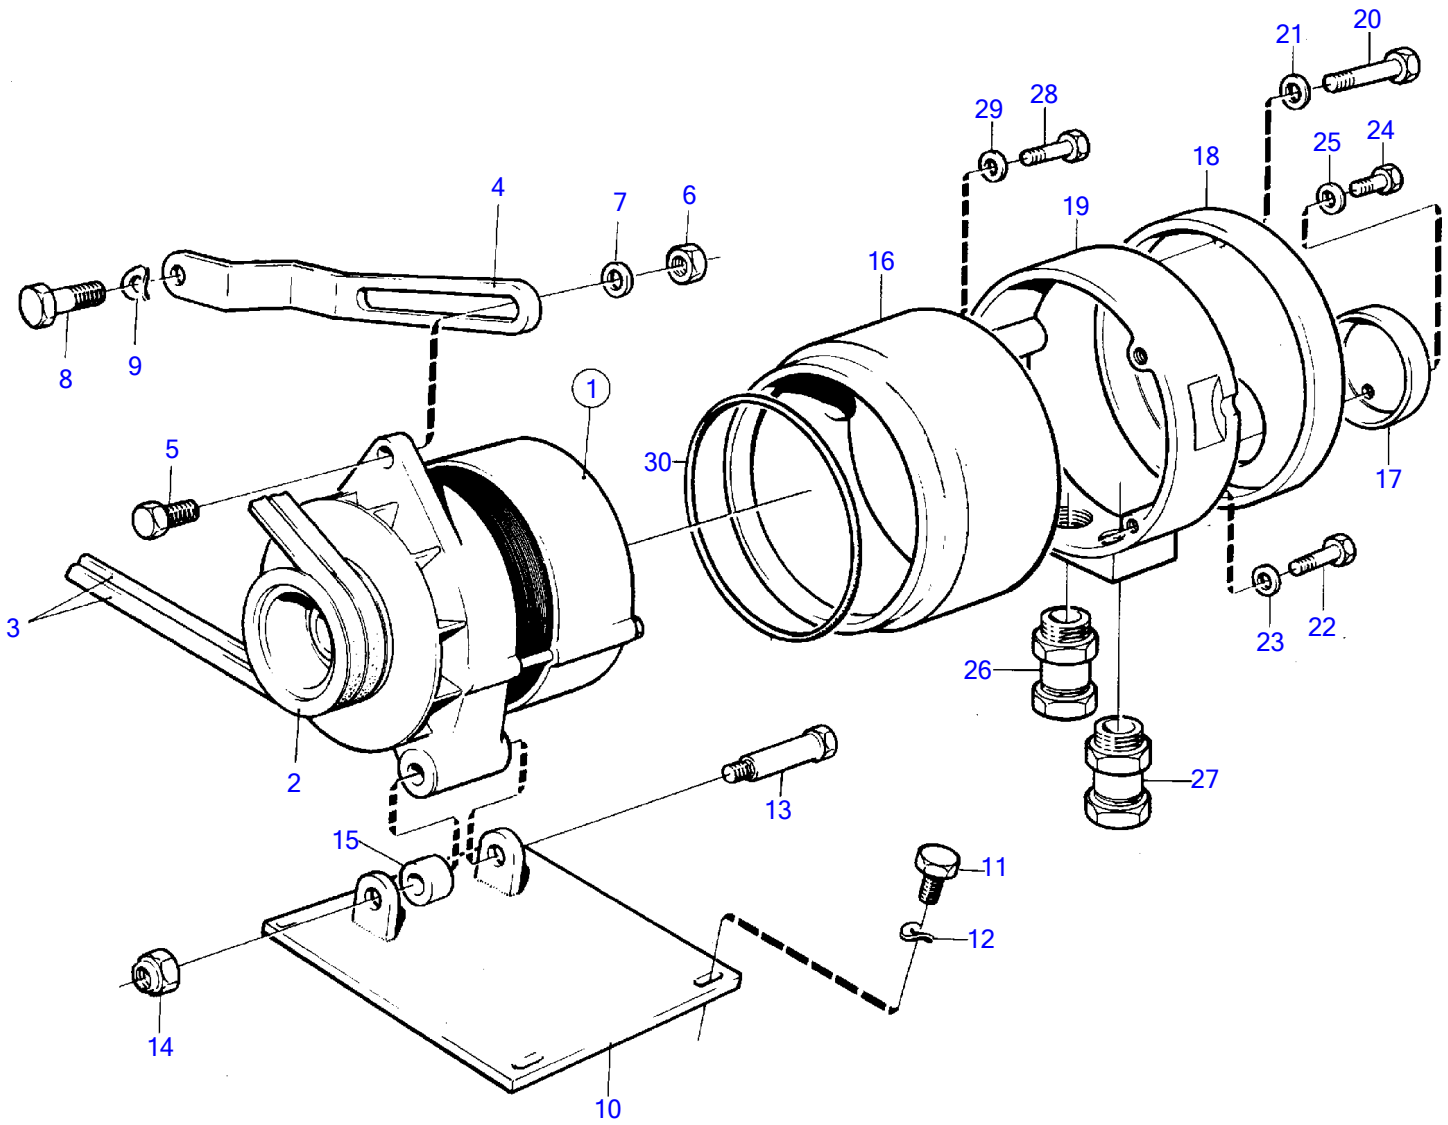

TMD120B

5452

TMD120B

REF	PART NO.	QTY	DESCRIPTION	SEE SEC.	NOTES
1	827349	1	Alternator		28V 25A
			.	14558	
2	822573	1	Pulley		
3	958354	1	V-belt		
4	836348	1	Tensioner		
5	940161	1	Hexagon screw		
6	950353	1	Lock nut		
7	191172	1	Washer		
8	955536	1	Hexagon screw		
9	942336	1	Spring washer		
10	823935	1	Bracket		
11	940135	4	Hexagon screw		
12	941907	4	Spring washer		
13	822580	1	Screw		
14	950355	1	Lock nut		
15	912151	1	Spacer ring		
16	(836477)	1	Attaching ring		Obsolete part
17		1	Cover		
18	(836132)	1	Cover		Obsolete part
19	(836138)	1	Housing		Obsolete part
20	956065	3	Cross recessed screw		
21	941904	3	Spring washer		
22	940326	3	Hex. socket screw		
23	941906	3	Spring washer		
24	956061	3	Cross recessed screw		
25	941904	3	Spring washer		
26	822327	1	Grommet		
27	881520	1	Grommet		
28	955253	2	Hexagon screw		
29	941905	2	Spring washer		
30	(837724)	1	Sealing ring		Obsolete part