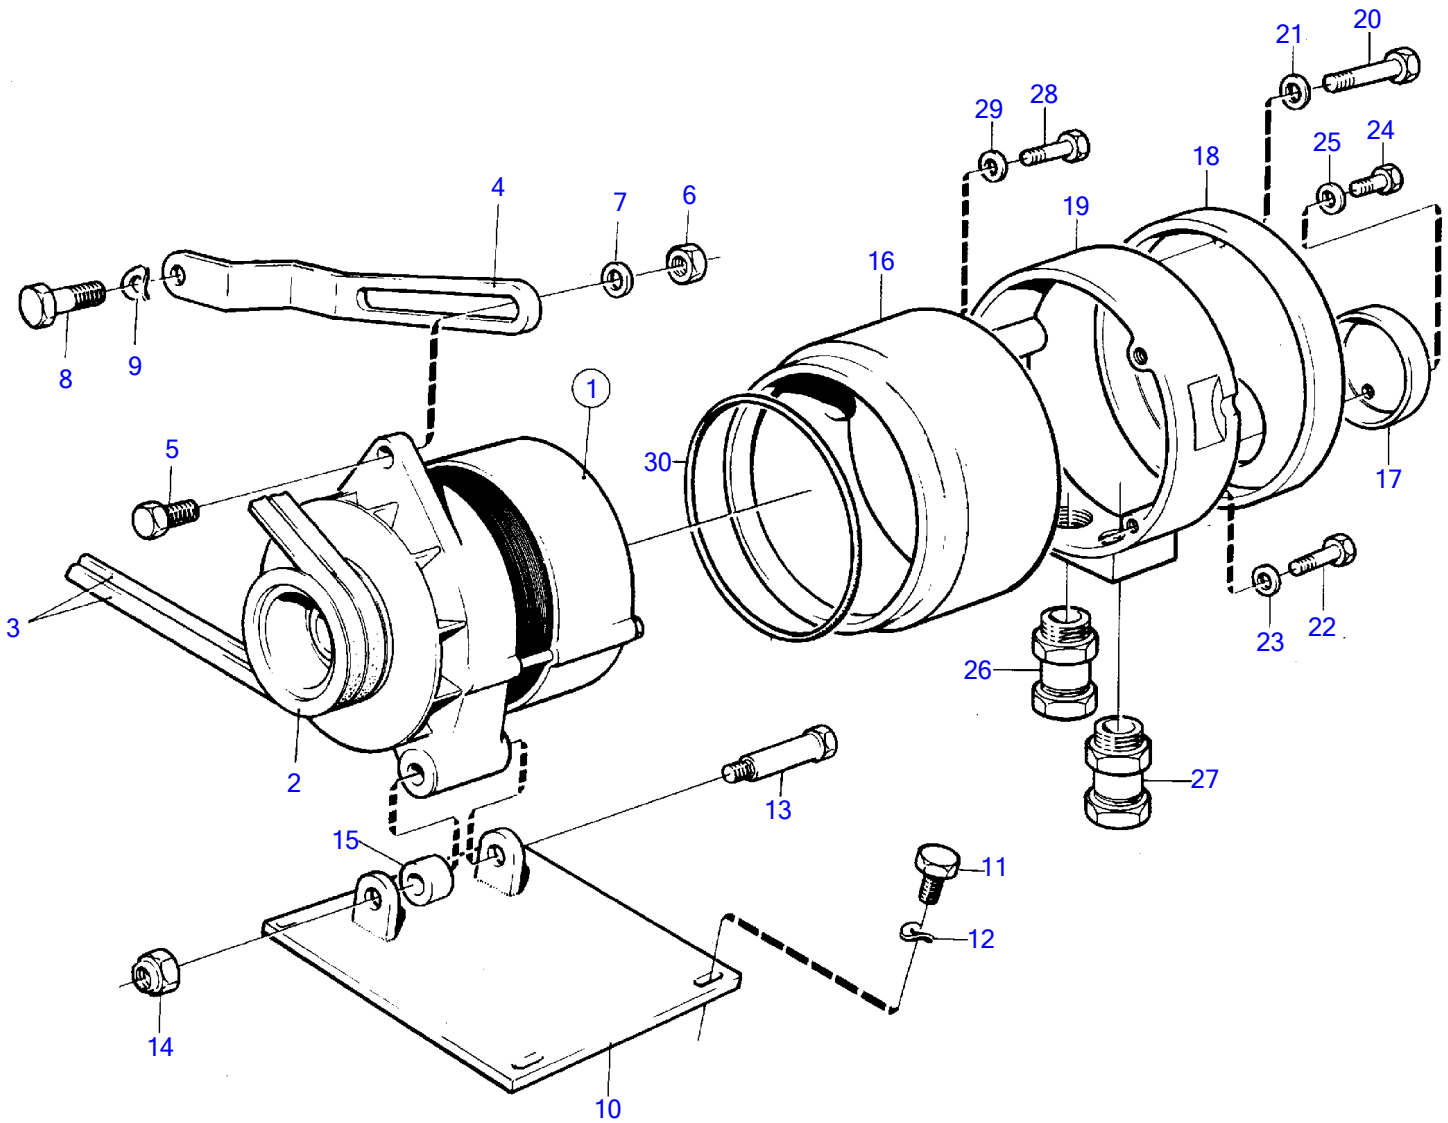

TMD120B

5452

TMD120B

REF	PART NO.	QTY	DESCRIPTION	SEE SEC.	NOTES
1	827349	1	Alternator		28V 25A
			.	14558	
2	822573	1	Pulley		
3	958354	1	V-belt		
4	836348	1	Tensioner		
5	940161	1	Hexagon screw		
6	950353	1	Lock nut		
7	191172	1	Washer		
8	955536	1	Hexagon screw		
9	942336	1	Spring washer		
10	823935	1	Bracket		
11	940135	4	Hexagon screw		
12	941907	4	Spring washer		
13	822580	1	Screw		
14	950355	1	Lock nut		
15	912151	1	Spacer ring		
16	(836477)	1	Attaching ring		Obsolete part
17		1	Cover		
18	(836132)	1	Cover		Obsolete part
19	(836138)	1	Housing		Obsolete part
20	956065	3	Cross recessed screw		
21	941904	3	Spring washer		
22	940326	3	Hex. socket screw		
23	941906	3	Spring washer		
24	956061	3	Cross recessed screw		
25	941904	3	Spring washer		
26	822327	1	Grommet		
27	881520	1	Grommet		
28	955253	2	Hexagon screw		
29	941905	2	Spring washer		
30	(837724)	1	Sealing ring		Obsolete part