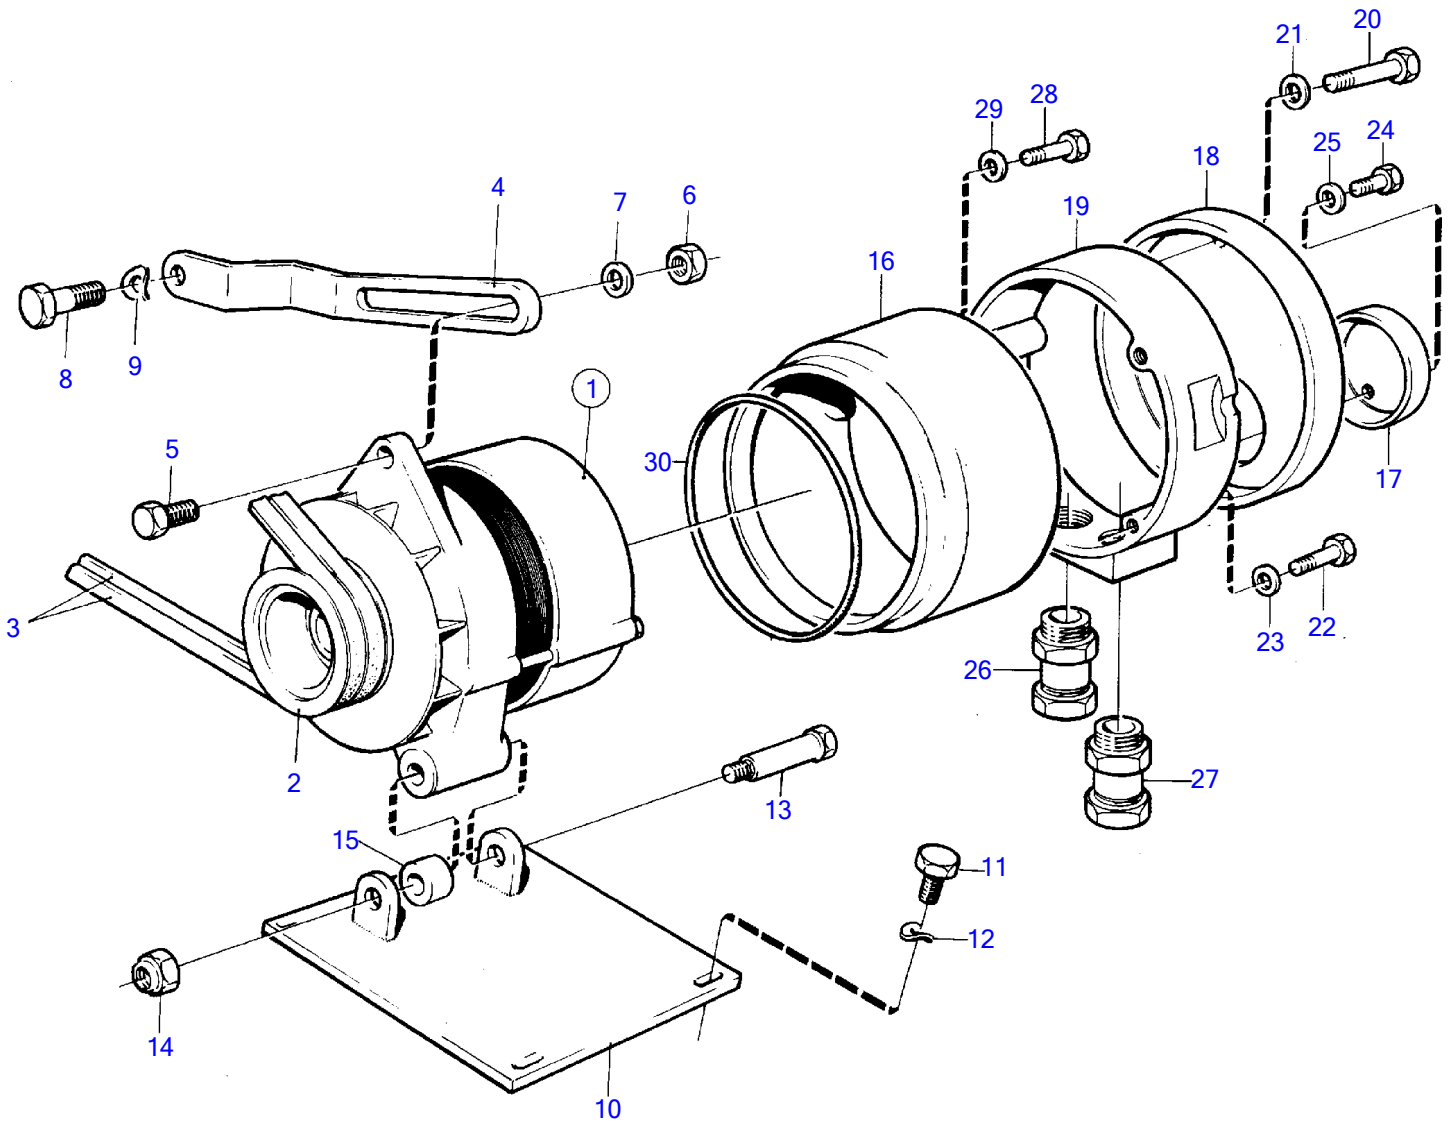

TAMD120B

5452

TAMD120B

REF	PART NO.	QTY	DESCRIPTION	NOTES
1	(827348)	1	Alternator	14V 38A, Obsolete part
	827349	1	Alternator	28V 25A
2	822573	1	Pulley	
3	958354	1	V-belt	
4	836348	1	Tensioner	
5	940161	1	Hexagon screw	
6	950353	1	Lock nut	
7	940097	1	Washer	
8	955536	1	Hexagon screw	
9	942336	1	Spring washer	
10	823935	1	Bracket	
11	940135	4	Hexagon screw	
12	941907	4	Spring washer	
13	822580	1	Screw	
14	950355	1	Lock nut	
15	912151	1	Spacer ring	
16	(836477)	1	Attaching ring	Obsolete part
17		1	Cover	
18	(836132)	1	Cover	Obsolete part
19	(836138)	1	Housing	Obsolete part
20	956065	3	Cross recessed screw	
21	941904	3	Spring washer	
22	940326	3	Hex. socket screw	
23	941906	3	Spring washer	
24	956061	3	Cross recessed screw	
25	941904	3	Spring washer	
26	822327	1	Grommet	
27	881520	1	Grommet	
28	955253	2	Hexagon screw	
29	941905	2	Spring washer	
30	(837724)	1	Sealing ring	Obsolete part